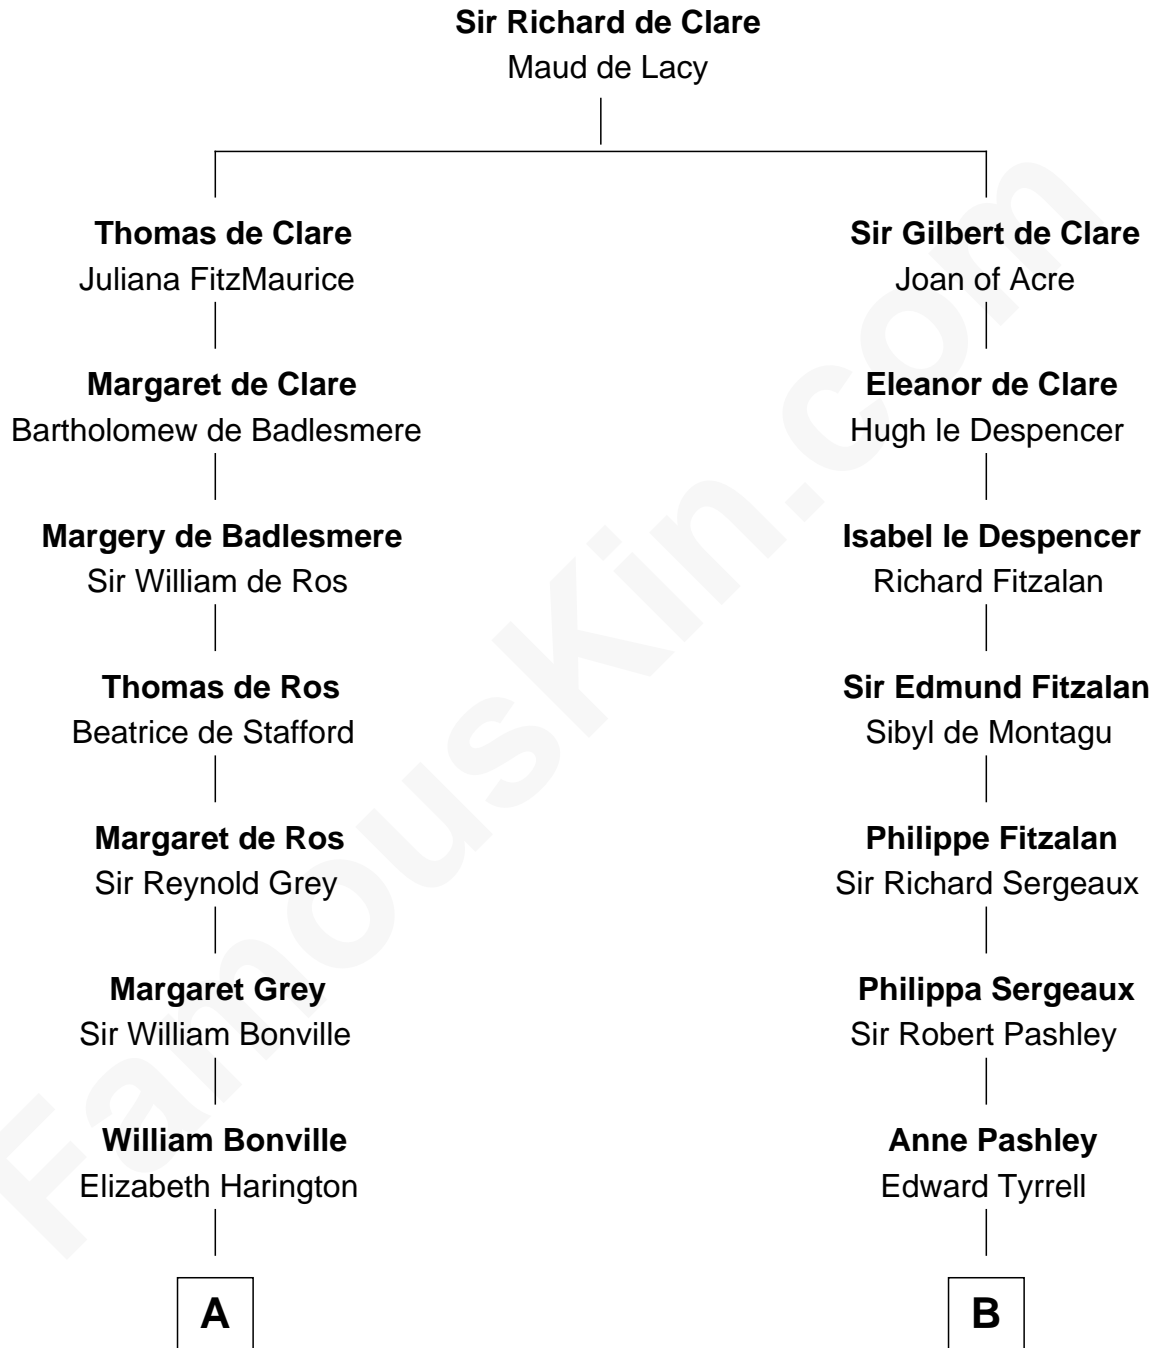

FamousKin.com Relationship Chart of

John Kerry

68th U.S. Secretary of State

21st cousin of

Ellen Louise (Axson) Wilson

First Lady of President Woodrow Wilson

C

Robert Charles Winthrop
Elizabeth Cabot Blanchard

Robert Charles Winthrop
Elizabeth Mason

Margaret Tyndal Winthrop
James Grant Forbes

Rosemary Isabel Forbes
Richard John Kerry

John Kerry
68th U.S. Secretary of State

D

Deliverance Coward
James FitzRandolph

Isaac FitzRandolph
Eleanor Hunter

Rebecca Longstreet FitzRandolph
Rev. Isaac Stockton Keith Axson

Rev. Samuel Edward Axson
Margaret Jane Hoyt

Ellen Louise (Axson) Wilson
First Lady of Woodrow Wilson