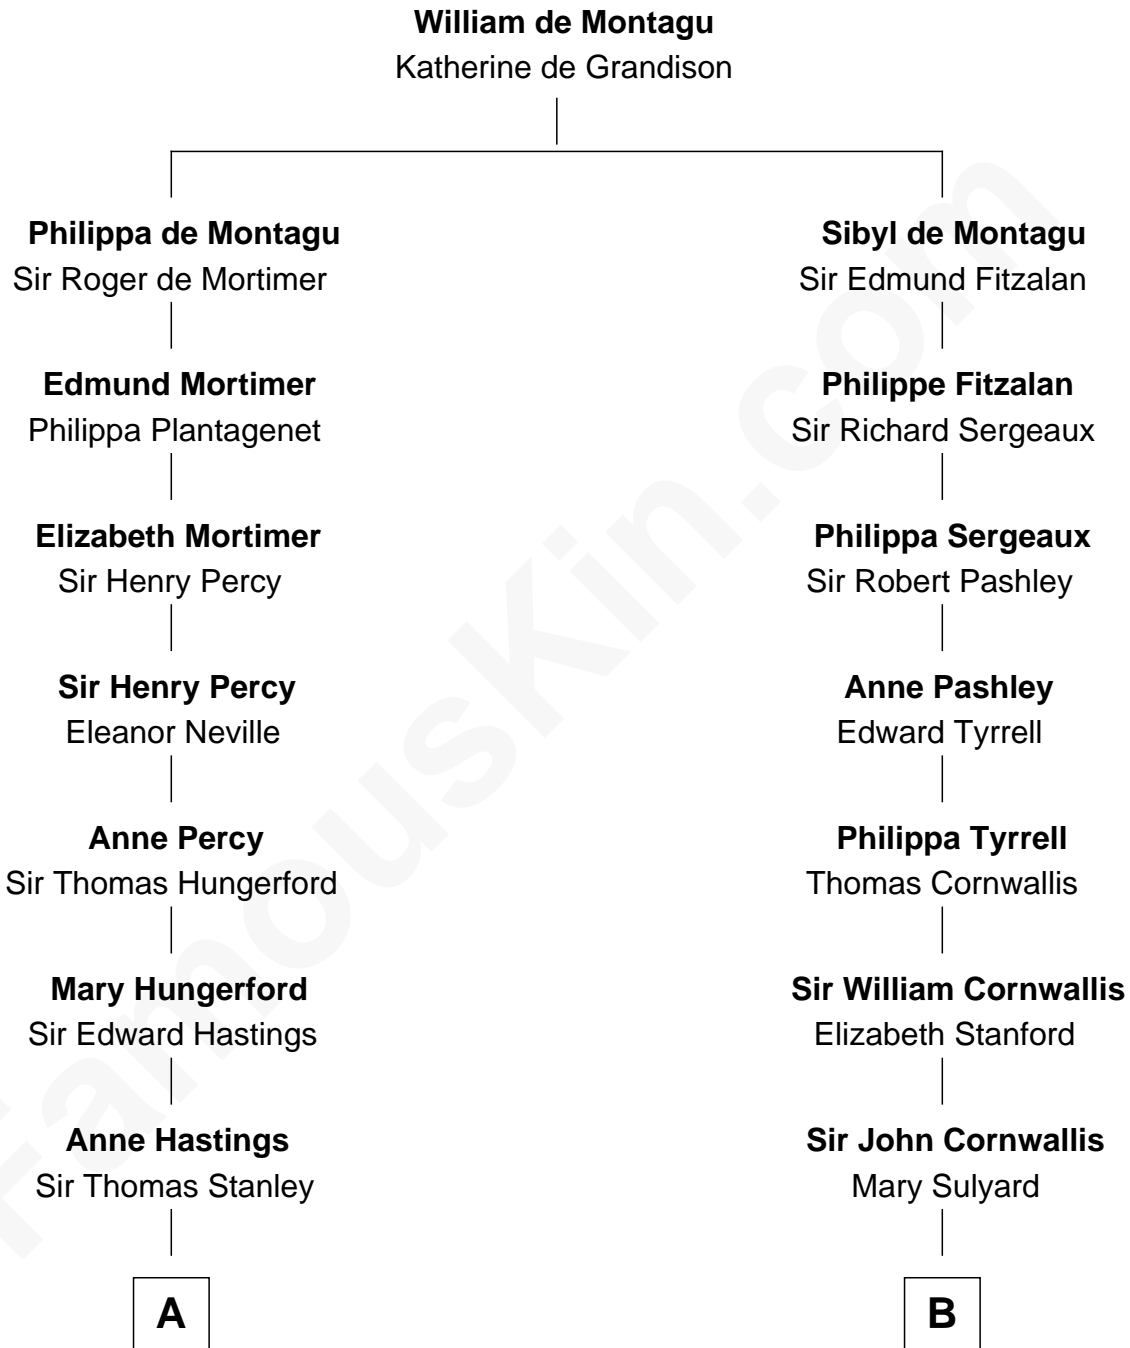

FamousKin.com

Relationship Chart of

John Kerry

68th U.S. Secretary of State

18th cousin 3 times removed of

Ellen Louise (Axson) Wilson

First Lady of President Woodrow Wilson

C

Robert Charles Winthrop
Elizabeth Cabot Blanchard

Robert Charles Winthrop
Elizabeth Mason

Margaret Tyndal Winthrop
James Grant Forbes

Rosemary Isabel Forbes
Richard John Kerry

John Kerry
68th U.S. Secretary of State

D

Rev. Samuel Edward Axson
Margaret Jane Hoyt

Ellen Louise (Axson) Wilson
First Lady of Woodrow Wilson

FamousKin.com