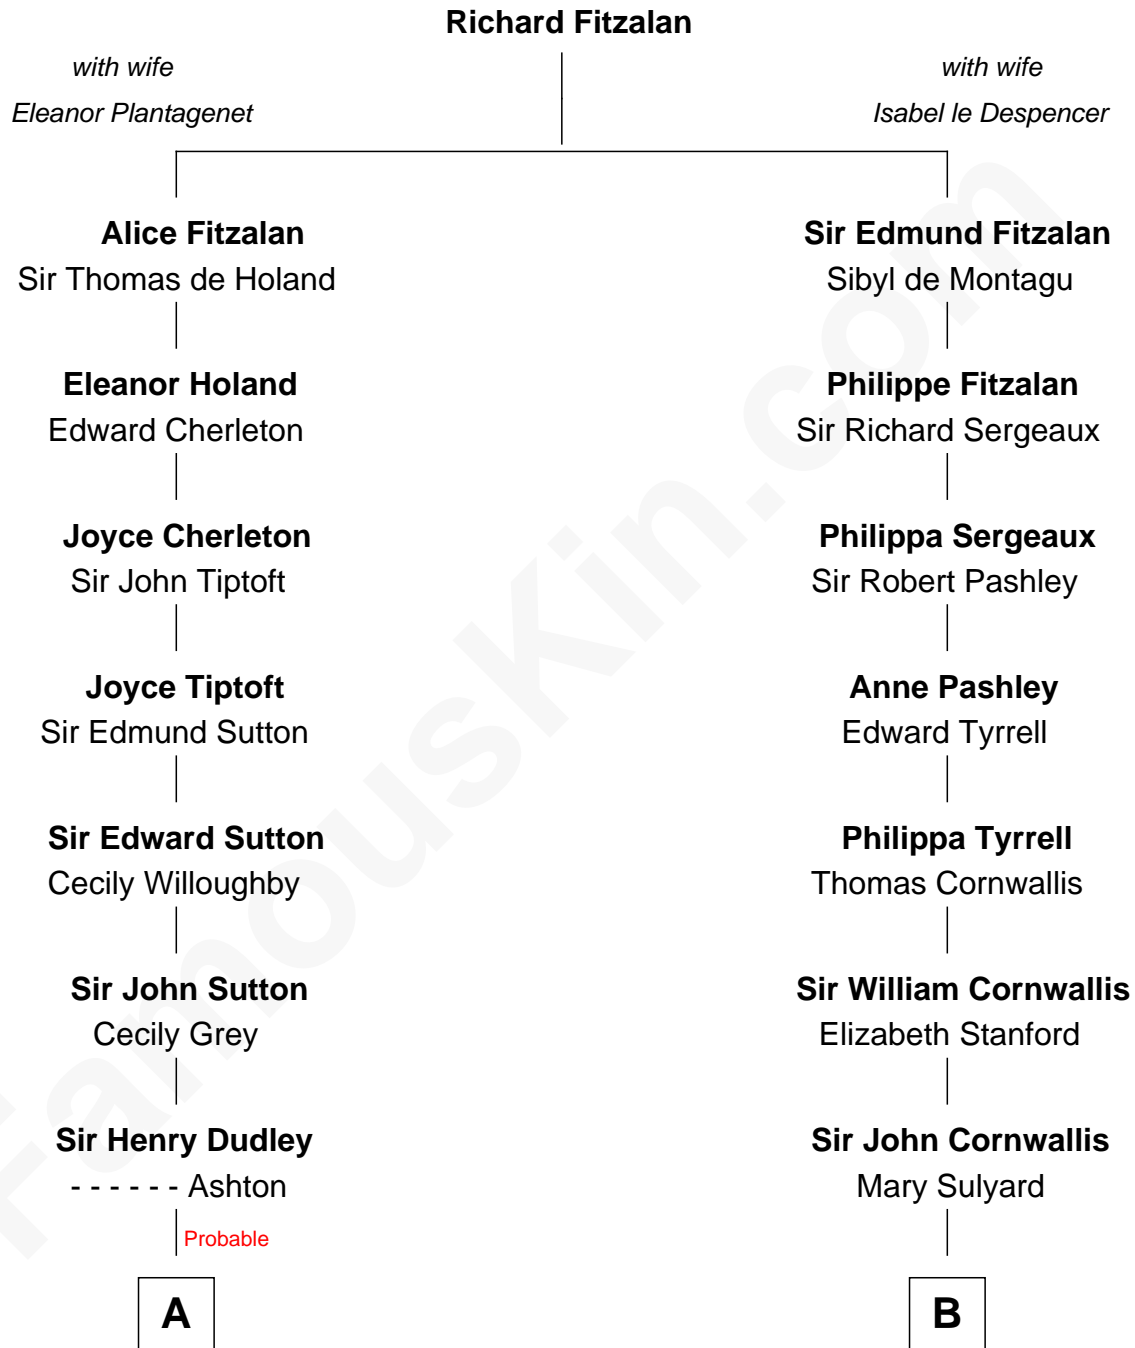

FamousKin.com

Relationship Chart of

John Kerry

68th U.S. Secretary of State

17th cousin 1 time removed of

Ellen Louise (Axson) Wilson

First Lady of President Woodrow Wilson

C

Rev. Samuel Edward Axson

Margaret Jane Hoyt

Ellen Louise (Axson) Wilson

First Lady of Woodrow Wilson

FamousKin.com