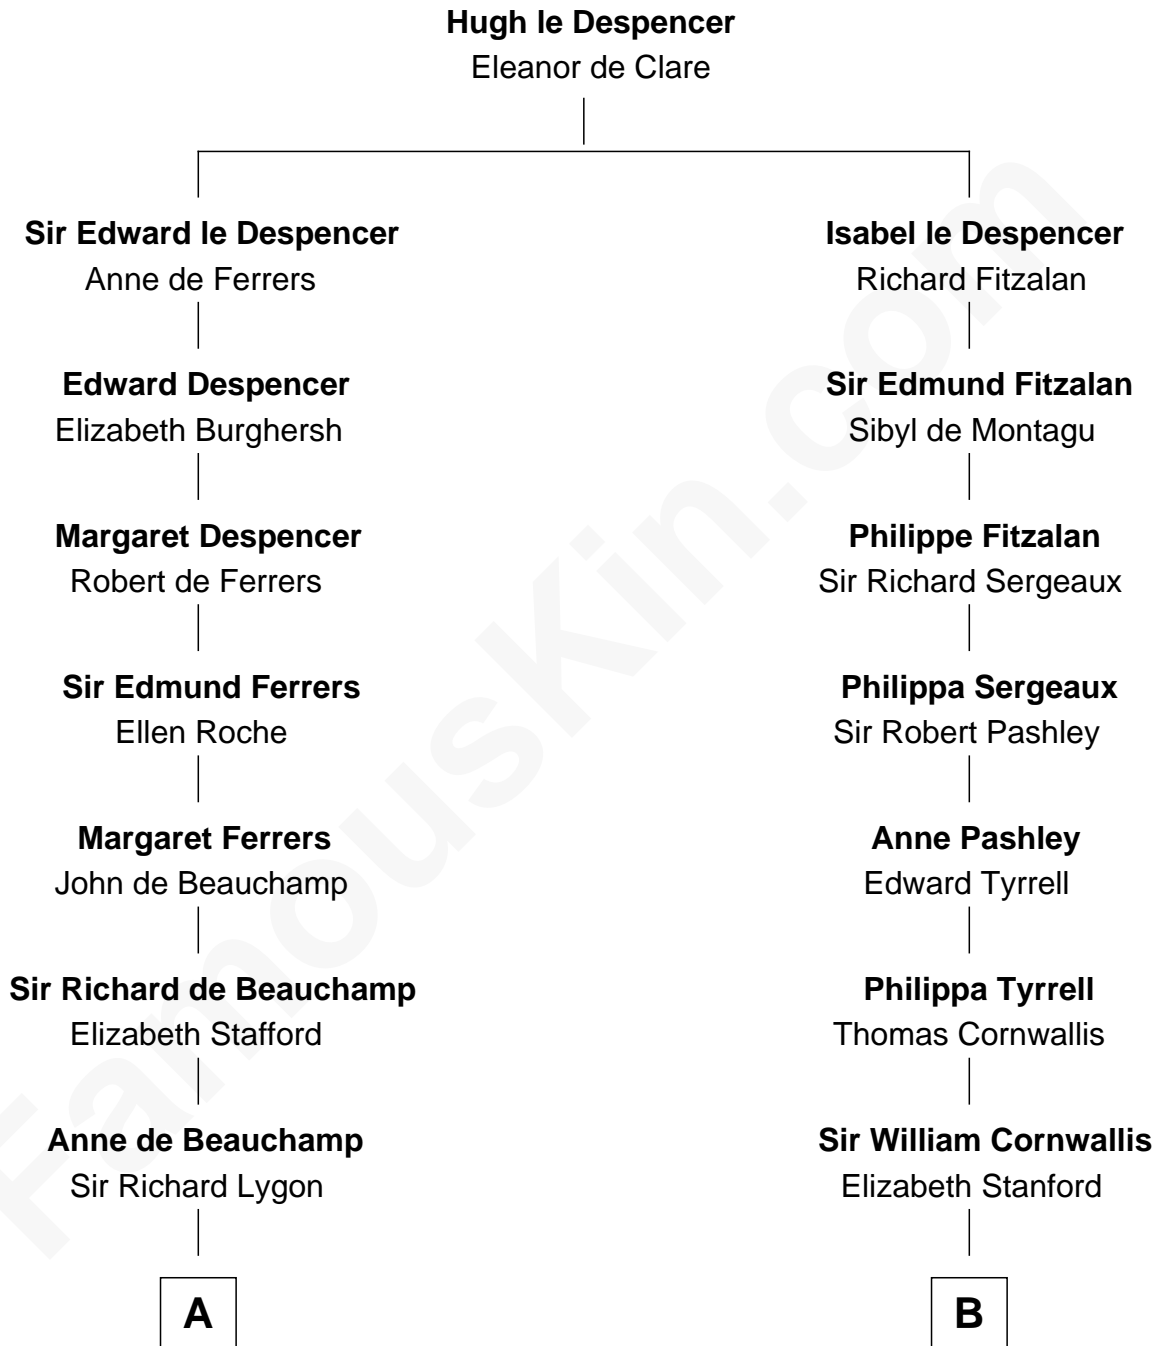

FamousKin.com

Relationship Chart of

John Kerry

68th U.S. Secretary of State

19th cousin 1 time removed of

Ellen Louise (Axson) Wilson

First Lady of President Woodrow Wilson

C

Robert Charles Winthrop
Elizabeth Mason

Margaret Tyndal Winthrop
James Grant Forbes

Rosemary Isabel Forbes
Richard John Kerry

John Kerry
68th U.S. Secretary of State

D

Rebecca Longstreet FitzRandolph
Rev. Isaac Stockton Keith Axson

Rev. Samuel Edward Axson
Margaret Jane Hoyt

Ellen Louise (Axson) Wilson
First Lady of Woodrow Wilson

FamousKin.com