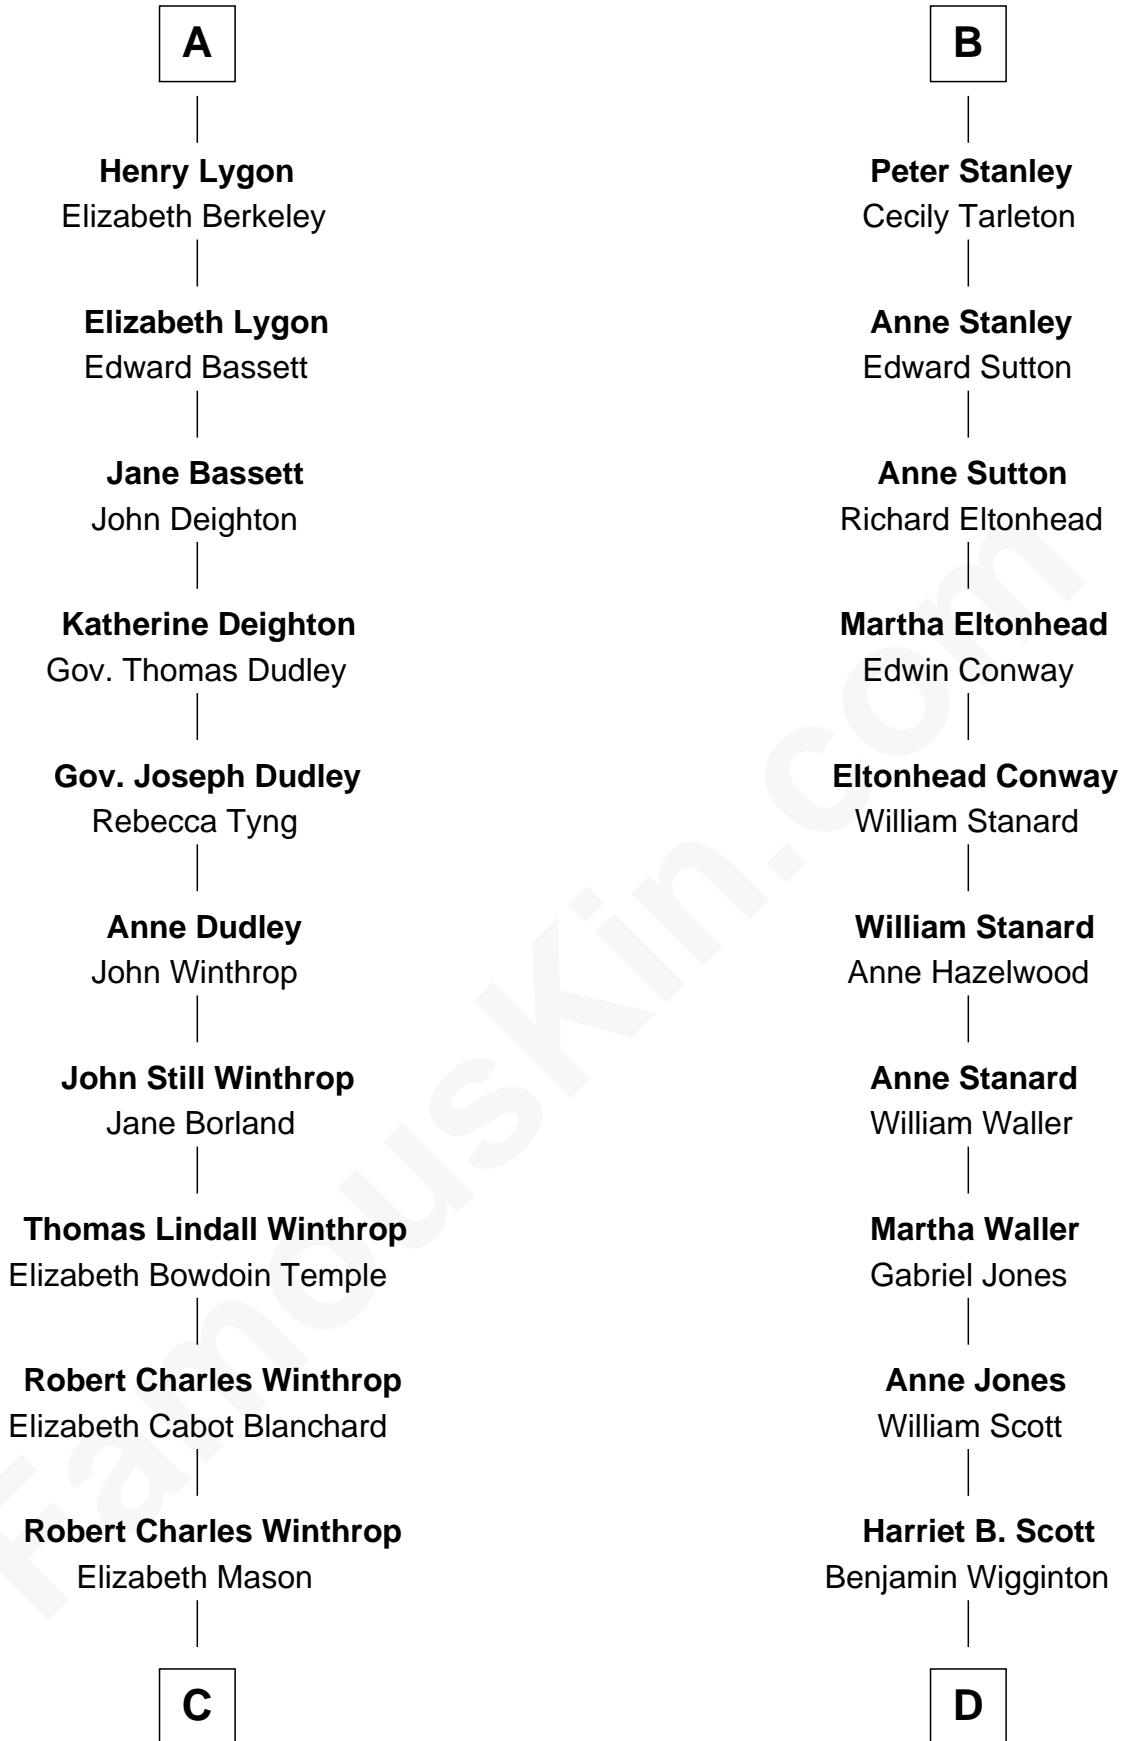

FamousKin.com Relationship Chart of

John Kerry

68th U.S. Secretary of State

19th cousin of

Edith (Bolling) Wilson

First Lady of President Woodrow Wilson

Katherine de Hastang

Ralph de Stafford

C

Margaret Tyndal Winthrop

James Grant Forbes

Rosemary Isabel Forbes

Richard John Kerry

John Kerry

68th U.S. Secretary of State

D