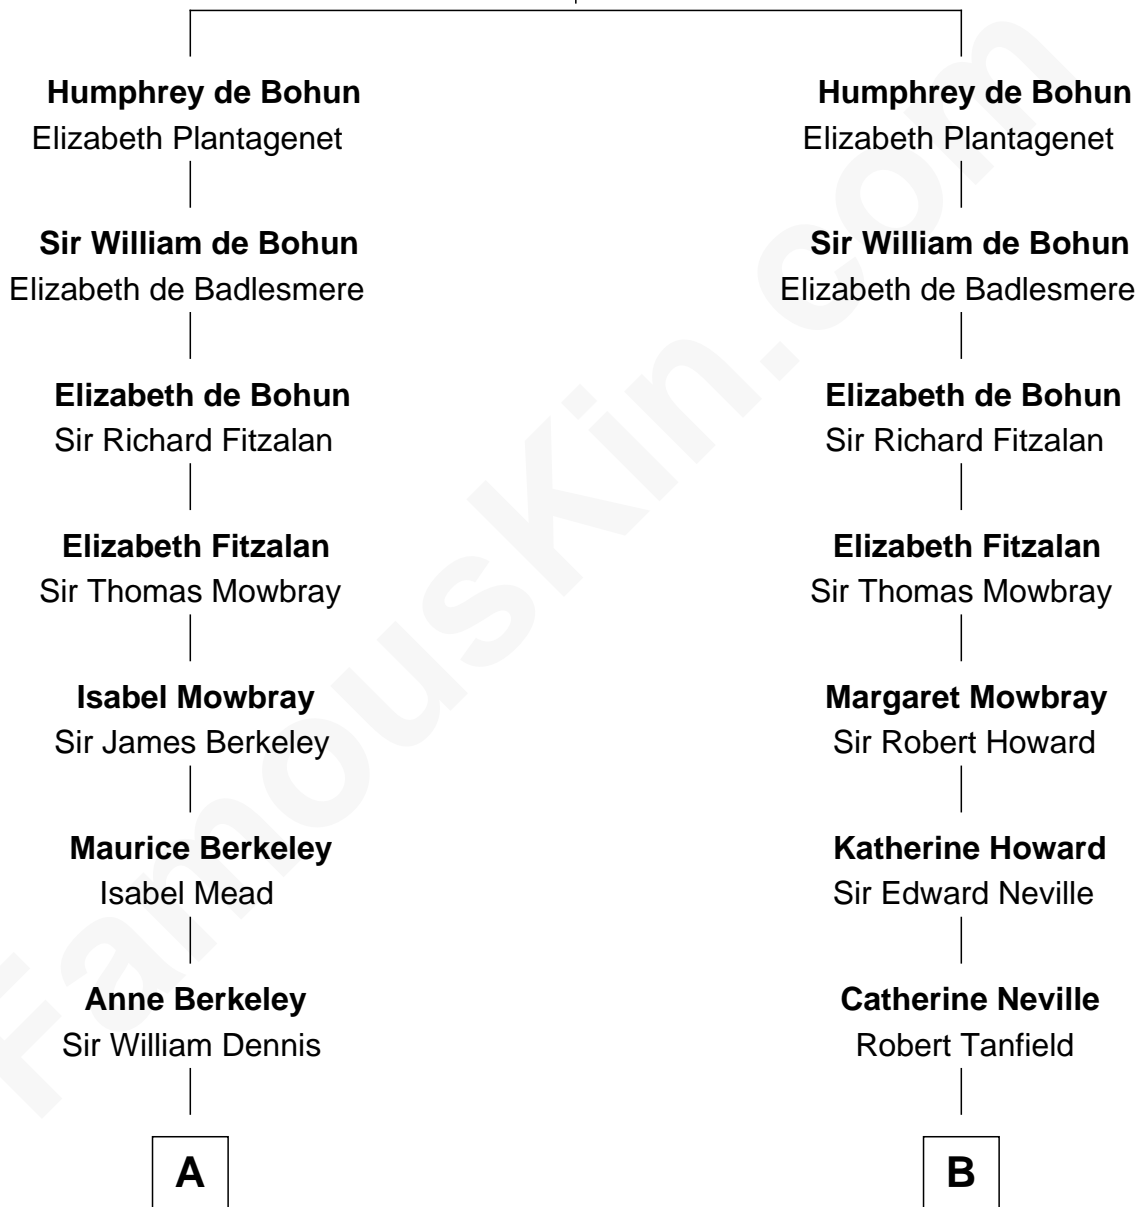

# FamousKin.com Relationship Chart of

**John Kerry**

*68th U.S. Secretary of State*

**20th cousin of**

**Edith (Bolling) Wilson**

*First Lady of President Woodrow Wilson*

**Humphrey de Bohun**

Maud de Fiennes

**C**

**Robert Charles Winthrop**

Elizabeth Mason

**Margaret Tyndal Winthrop**

James Grant Forbes

**Rosemary Isabel Forbes**

Richard John Kerry

**John Kerry**