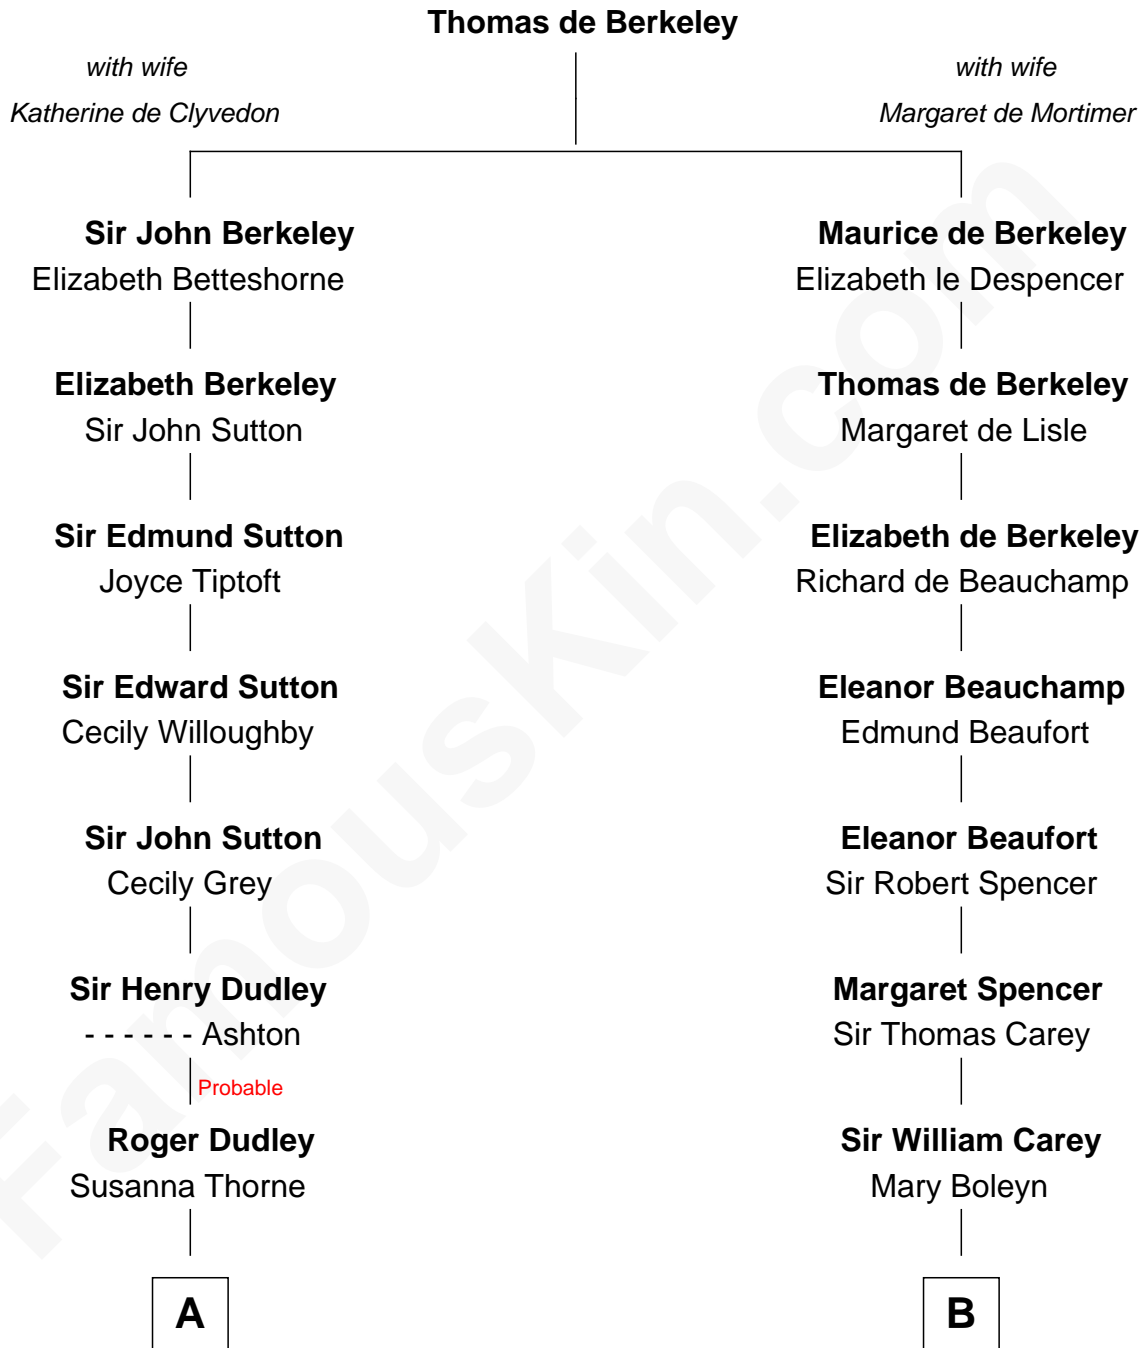

FamousKin.com

Relationship Chart of

John Kerry

68th U.S. Secretary of State

16th cousin 2 times removed of

Edith (Bolling) Wilson

First Lady of President Woodrow Wilson

C

William Holcombe Bolling

Sarah Spiers White

Edith (Bolling) Wilson

First Lady of Woodrow Wilson

FamousKin.com