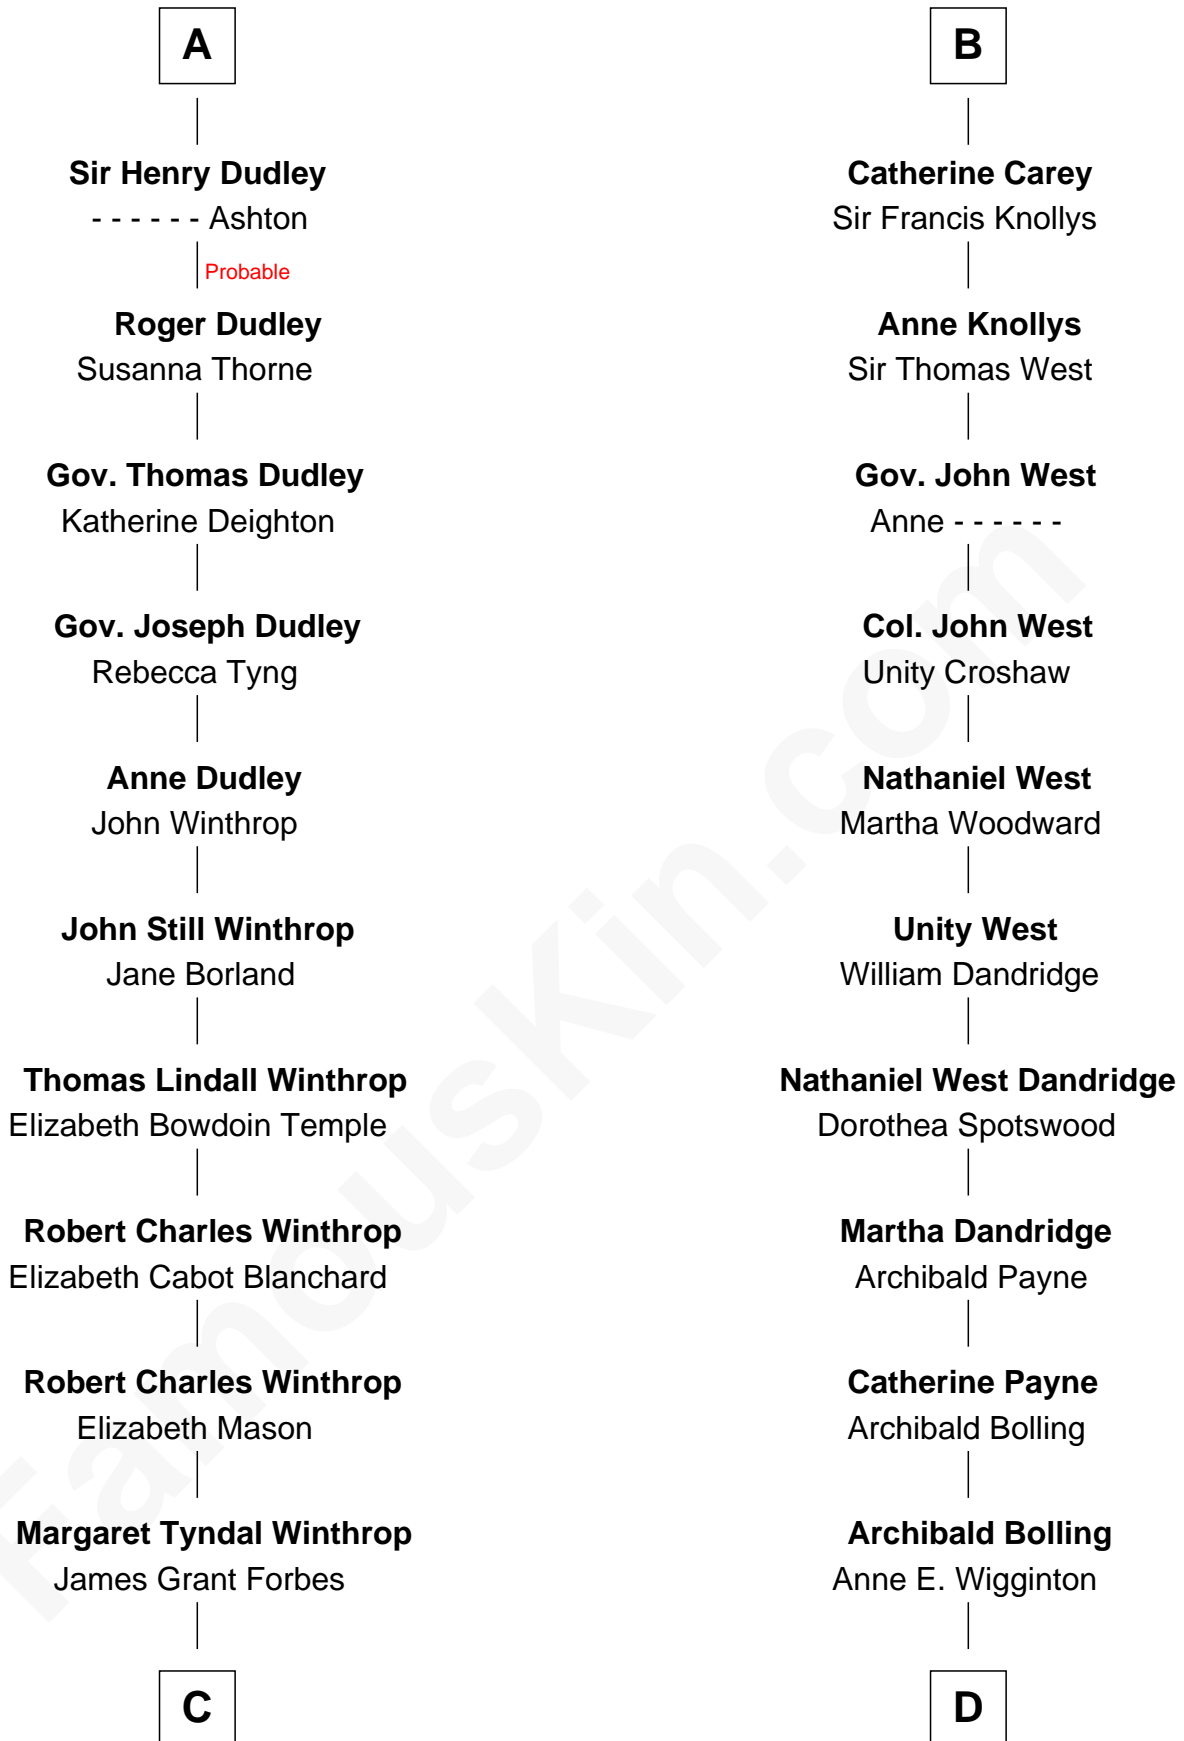

FamousKin.com Relationship Chart of

John Kerry

68th U.S. Secretary of State

18th cousin of

Edith (Bolling) Wilson

First Lady of President Woodrow Wilson

Sir William de Ros
Margery de Badlesmere

Thomas de Ros
Beatrice de Stafford

Margaret de Ros
Sir Reynold Grey

Margaret Grey
Sir William Bonville

William Bonville
Elizabeth Harington

William Bonville
Katherine Neville

Cecily Bonville
Thomas Grey

Cecily Grey
Sir John Sutton

A

Maud de Roos
John de Welles

Anne de Welles
James Butler

James Butler
Joan Beauchamp

Sir Thomas Butler
Anne Hankeford

Margaret Butler
Sir William Boleyn

Thomas Boleyn
Elizabeth Howard

Mary Boleyn
Sir William Carey

B

C

Rosemary Isabel Forbes

Richard John Kerry

John Kerry

68th U.S. Secretary of State

D

William Holcombe Bolling

Sarah Spiers White

Edith (Bolling) Wilson