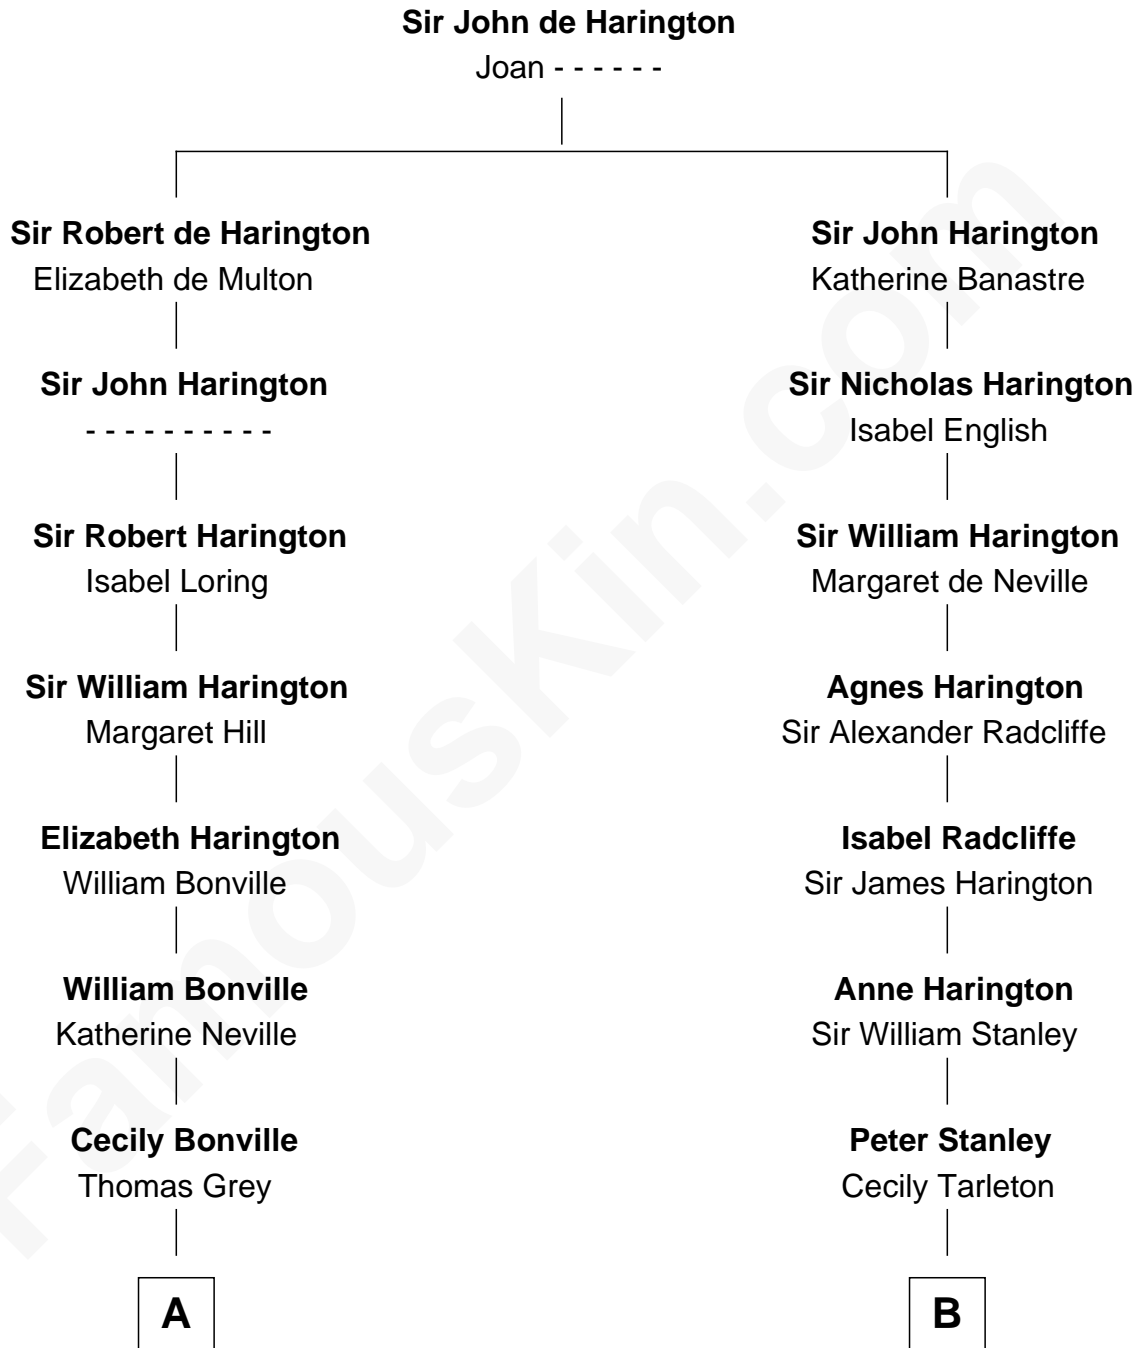

FamousKin.com

Relationship Chart of

John Kerry

68th U.S. Secretary of State

18th cousin 1 time removed of

Edith (Bolling) Wilson

First Lady of President Woodrow Wilson

C

Margaret Tyndal Winthrop

James Grant Forbes

Rosemary Isabel Forbes

Richard John Kerry

John Kerry

68th U.S. Secretary of State

D

William Holcombe Bolling

Sarah Spiers White

Edith (Bolling) Wilson

First Lady of Woodrow Wilson

FamousKin.com