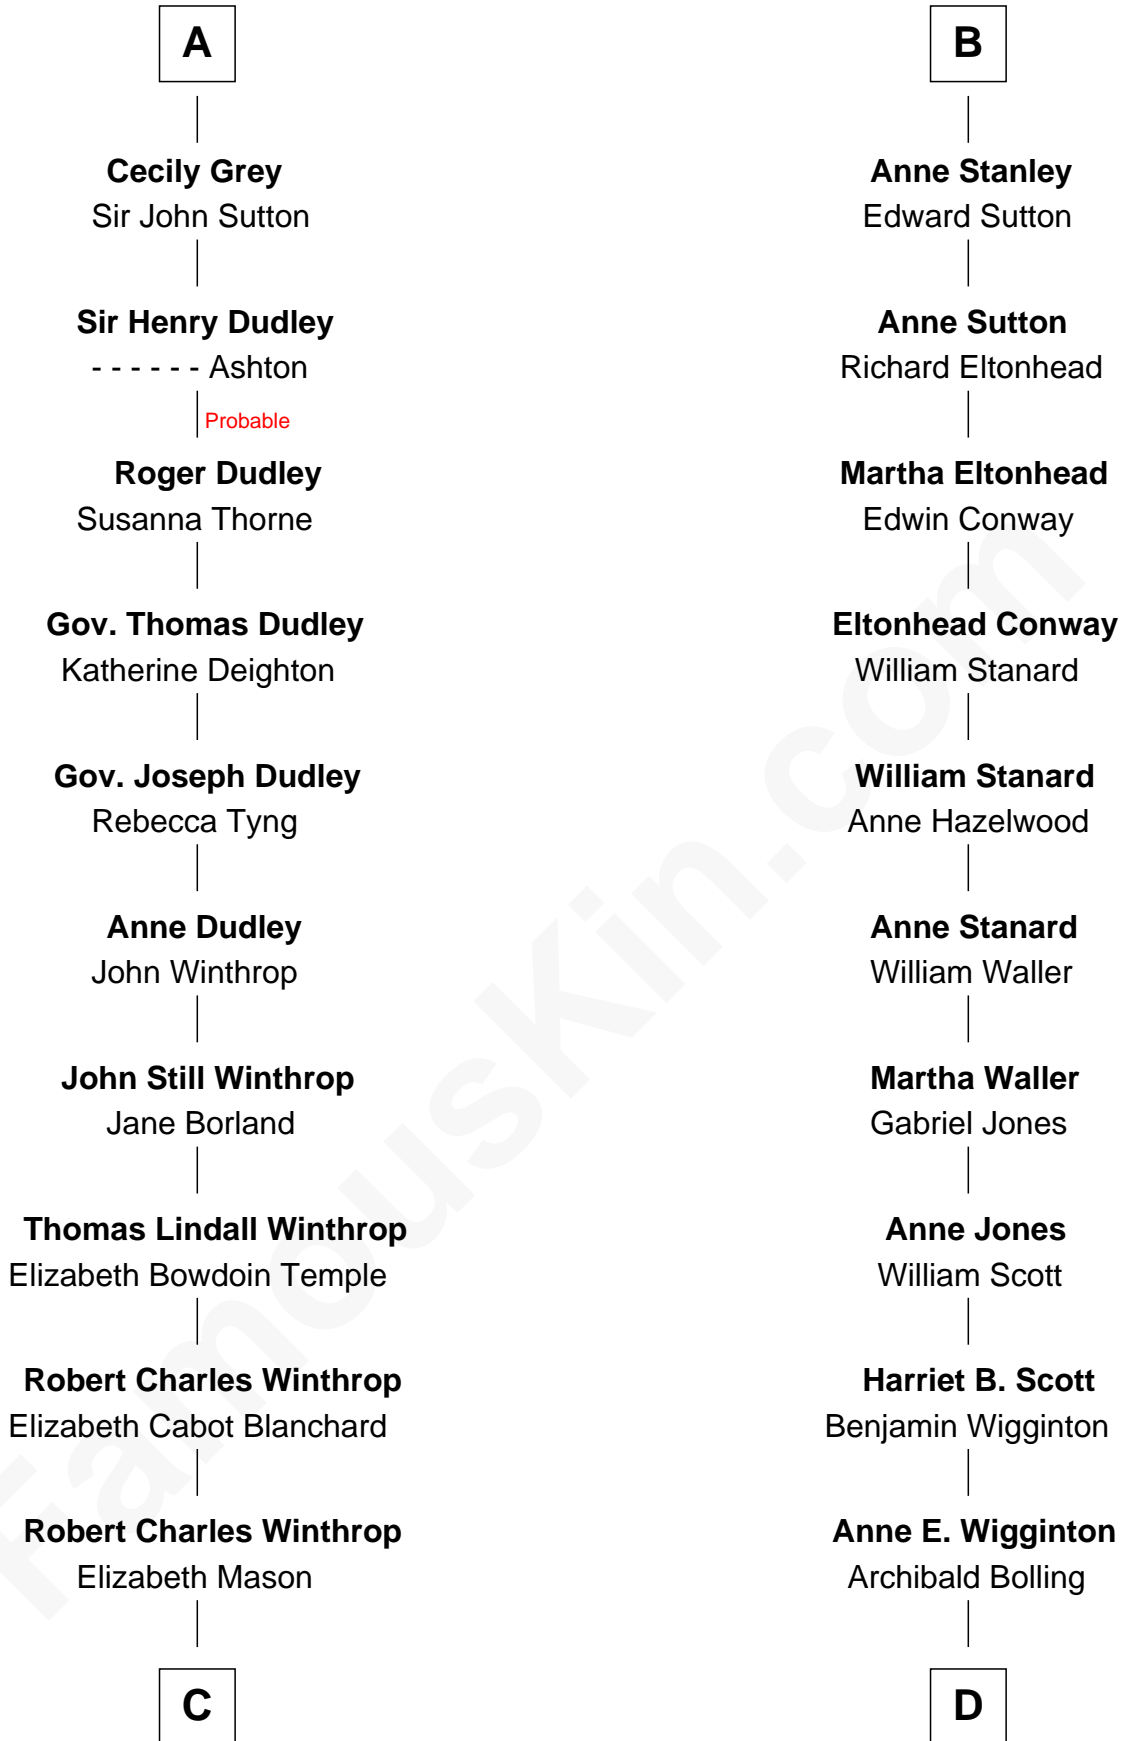

FamousKin.com

Relationship Chart of

John Kerry

68th U.S. Secretary of State

18th cousin 1 time removed of

Edith (Bolling) Wilson

First Lady of President Woodrow Wilson

C

Margaret Tyndal Winthrop

James Grant Forbes

Rosemary Isabel Forbes

Richard John Kerry

John Kerry

68th U.S. Secretary of State

D

William Holcombe Bolling

Sarah Spiers White

Edith (Bolling) Wilson

First Lady of Woodrow Wilson

FamousKin.com