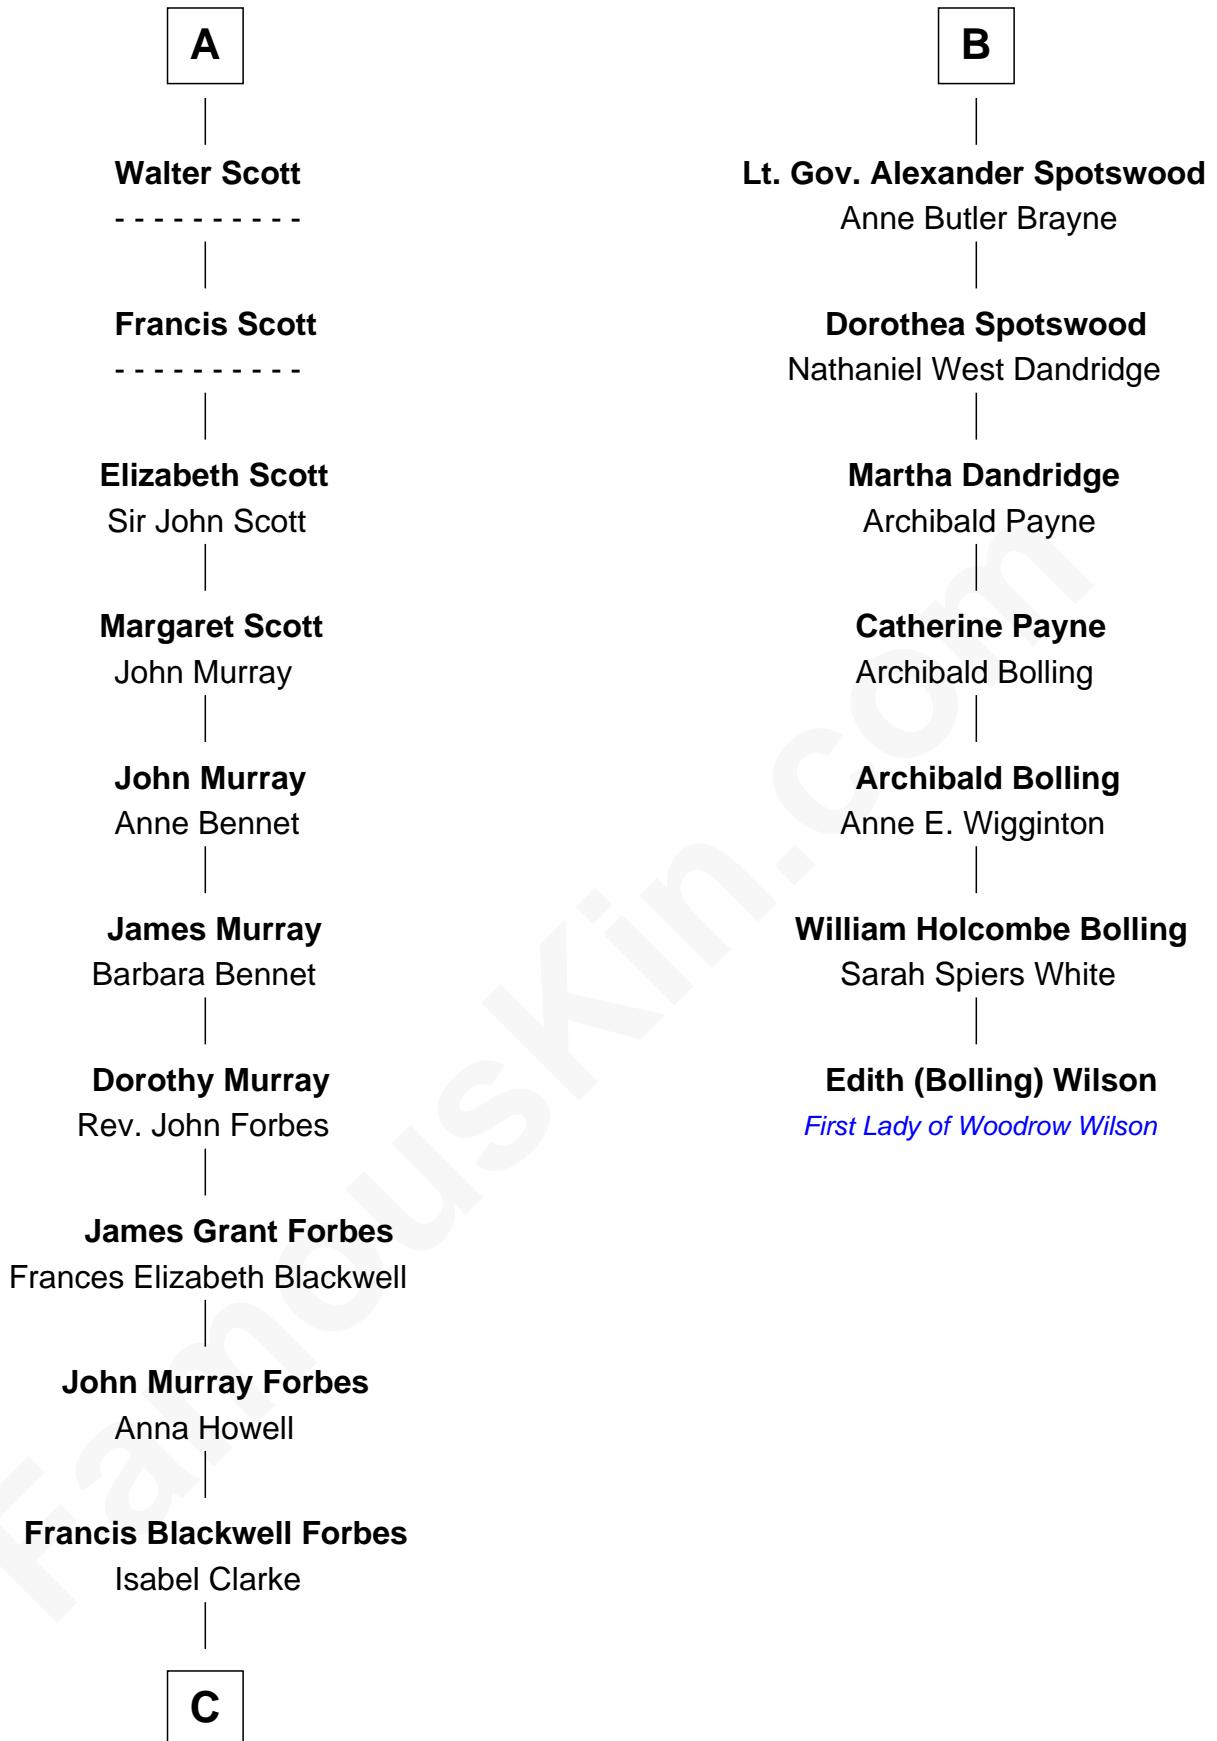

FamousKin.com Relationship Chart of

John Kerry

68th U.S. Secretary of State

13th cousin 6 times removed of

Edith (Bolling) Wilson

First Lady of President Woodrow Wilson

C

—
James Grant Forbes
Margaret Tyndal Winthrop

—
Rosemary Isabel Forbes
Richard John Kerry

—
John Kerry
68th U.S. Secretary of State

FamousKin.com