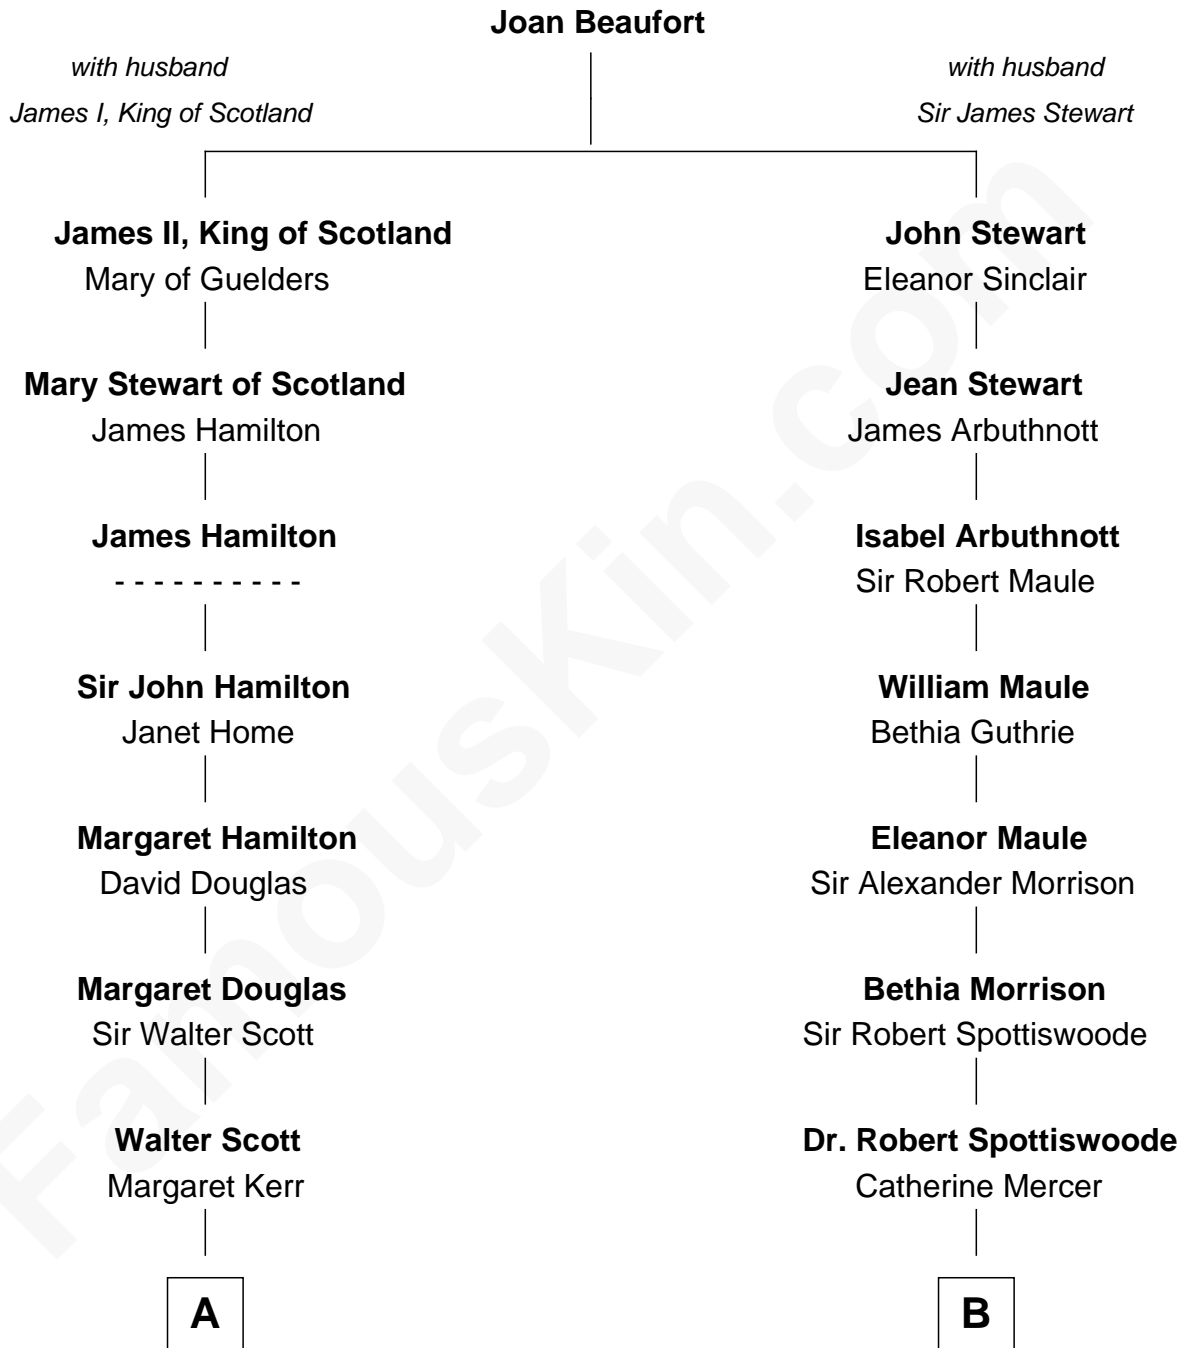

FamousKin.com Relationship Chart of

John Kerry

68th U.S. Secretary of State

13th cousin 6 times removed of

Edith (Bolling) Wilson

First Lady of President Woodrow Wilson

C

—
James Grant Forbes
Margaret Tyndal Winthrop

—
Rosemary Isabel Forbes
Richard John Kerry

—
John Kerry
68th U.S. Secretary of State

FamousKin.com