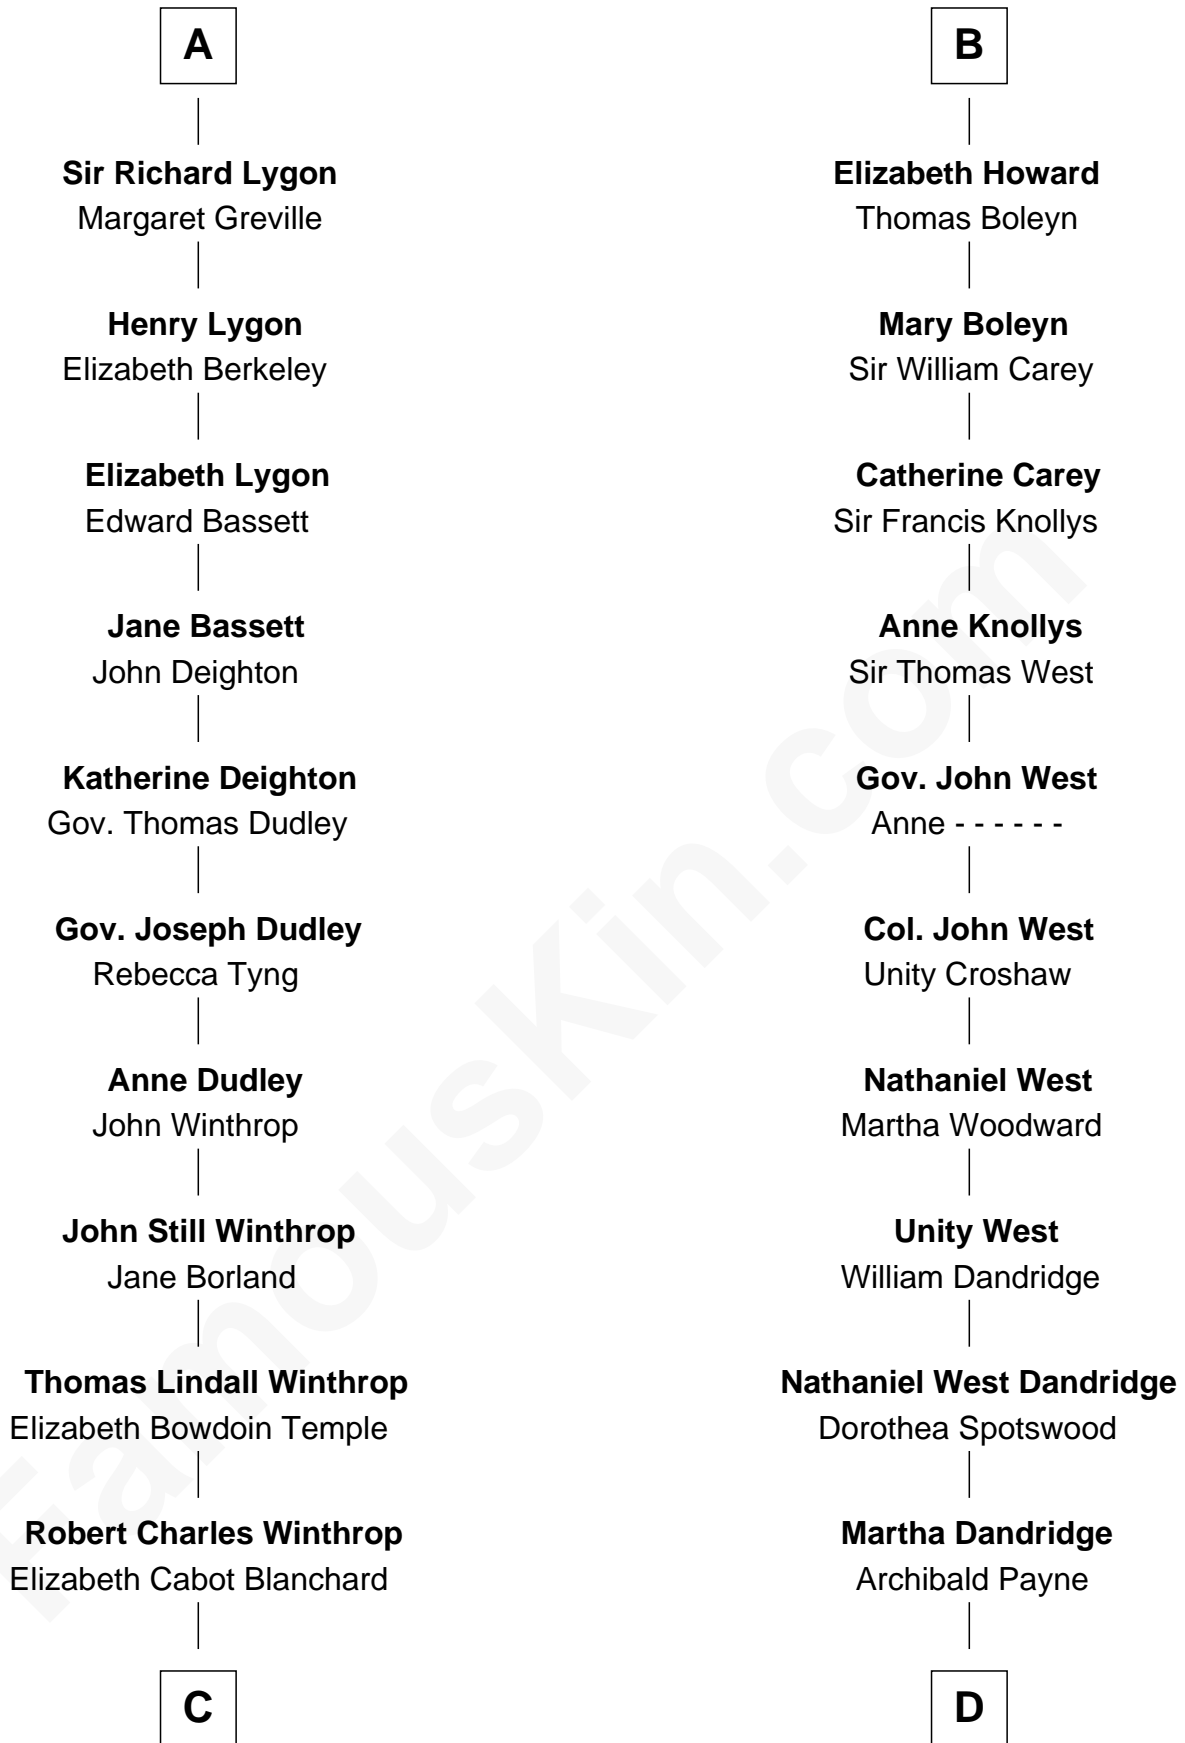

FamousKin.com Relationship Chart of

John Kerry

68th U.S. Secretary of State

20th cousin of

Edith (Bolling) Wilson

First Lady of President Woodrow Wilson

Walter de Fauconberge

Agnes de Brus

Elizabeth Cokayne

Elizabeth Cheney

Sir Frederick Tilney

Elizabeth Tilney

Sir Thomas Howard

B

C

Robert Charles Winthrop

Elizabeth Mason

Margaret Tyndal Winthrop

James Grant Forbes

Rosemary Isabel Forbes

Richard John Kerry

John Kerry

68th U.S. Secretary of State

D