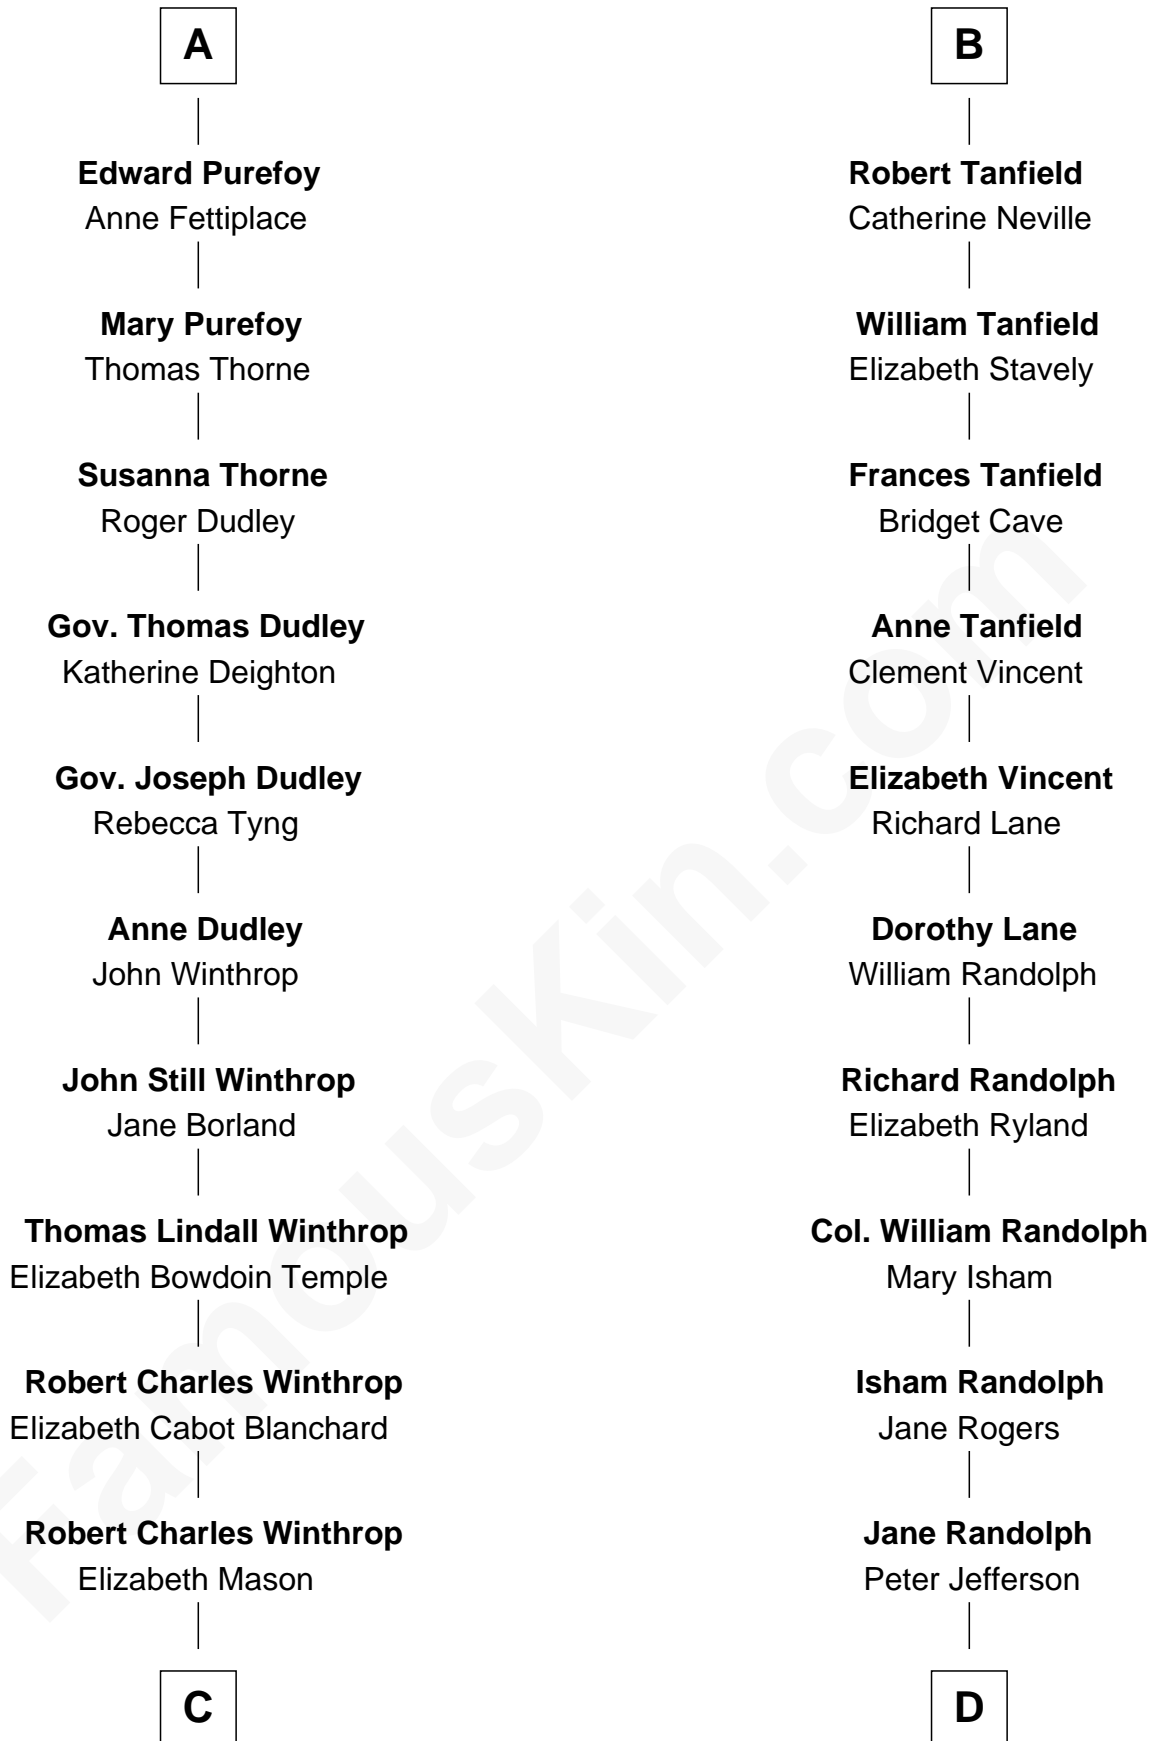

FamousKin.com

Relationship Chart of

John Kerry

68th U.S. Secretary of State

19th cousin 2 times removed of

Edith (Bolling) Wilson

First Lady of President Woodrow Wilson

Sir Nicholas Audley

Joan Martin

C

Margaret Tyndal Winthrop

James Grant Forbes

Rosemary Isabel Forbes

Richard John Kerry

John Kerry

68th U.S. Secretary of State

Sarah Spiers White

Edith (Bolling) Wilson

First Lady of Woodrow Wilson