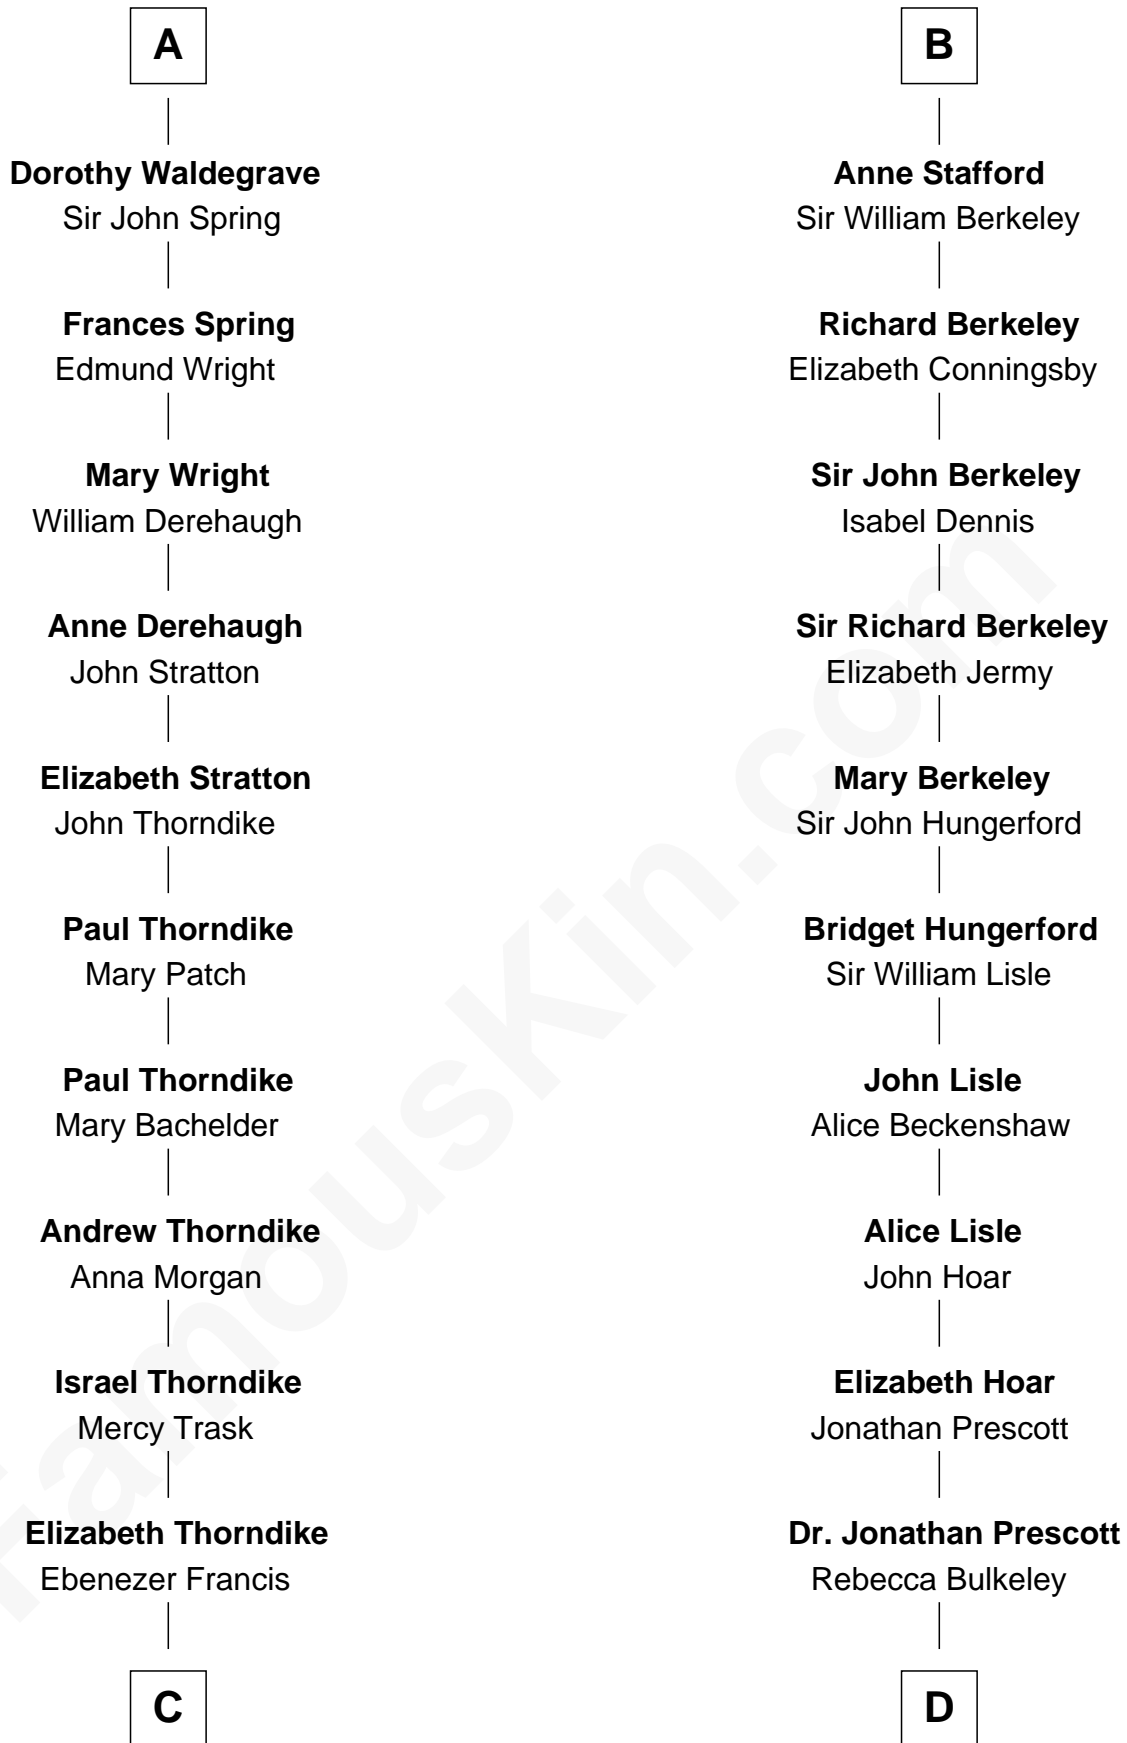

FamousKin.com

Relationship Chart of

John Kerry

68th U.S. Secretary of State

18th cousin 3 times removed of

Samuel Prescott

Completed Paul Revere's Midnight Ride

C

Sarah Ellen Francis
Robert Means Mason

Elizabeth Mason
Robert Charles Winthrop

Margaret Tyndal Winthrop
James Grant Forbes

Rosemary Isabel Forbes
Richard John Kerry

John Kerry
68th U.S. Secretary of State

D

Dr. Abel Prescott
Abigail Brigham

Samuel Prescott
Completed Paul Revere's Ride

FamousKin.com