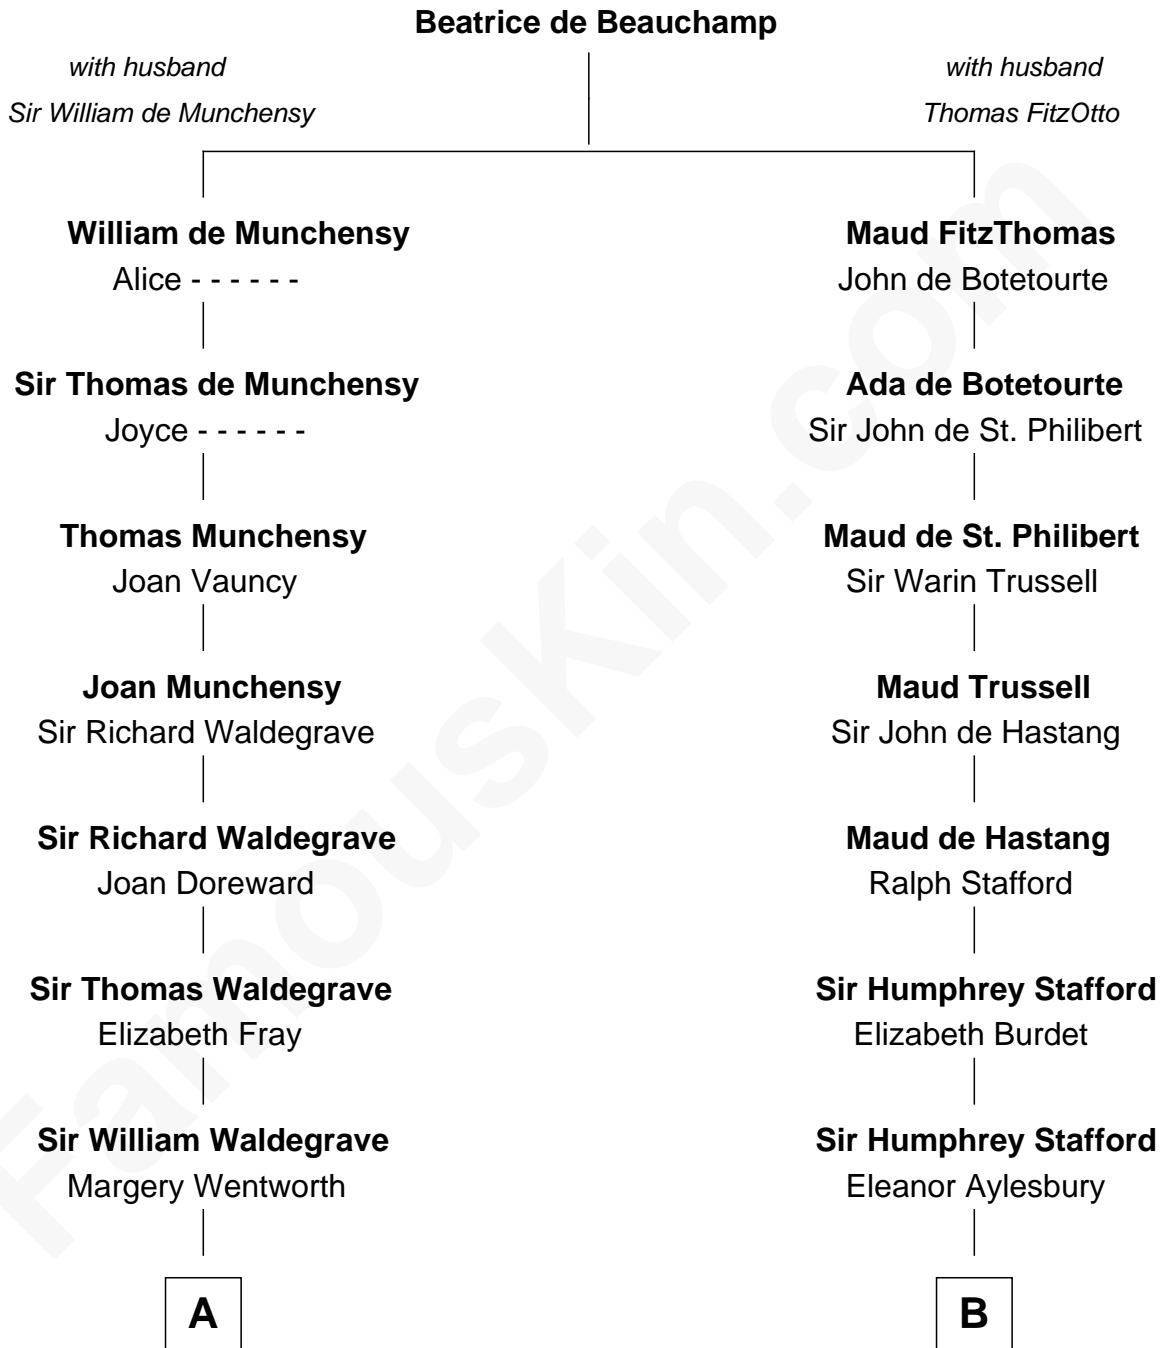

FamousKin.com

Relationship Chart of

John Kerry

68th U.S. Secretary of State

18th cousin 3 times removed of

Samuel Prescott

Completed Paul Revere's Midnight Ride

C

Sarah Ellen Francis
Robert Means Mason

Elizabeth Mason
Robert Charles Winthrop

Margaret Tyndal Winthrop
James Grant Forbes

Rosemary Isabel Forbes
Richard John Kerry

John Kerry
68th U.S. Secretary of State

D

Dr. Abel Prescott
Abigail Brigham

Samuel Prescott
Completed Paul Revere's Ride

FamousKin.com