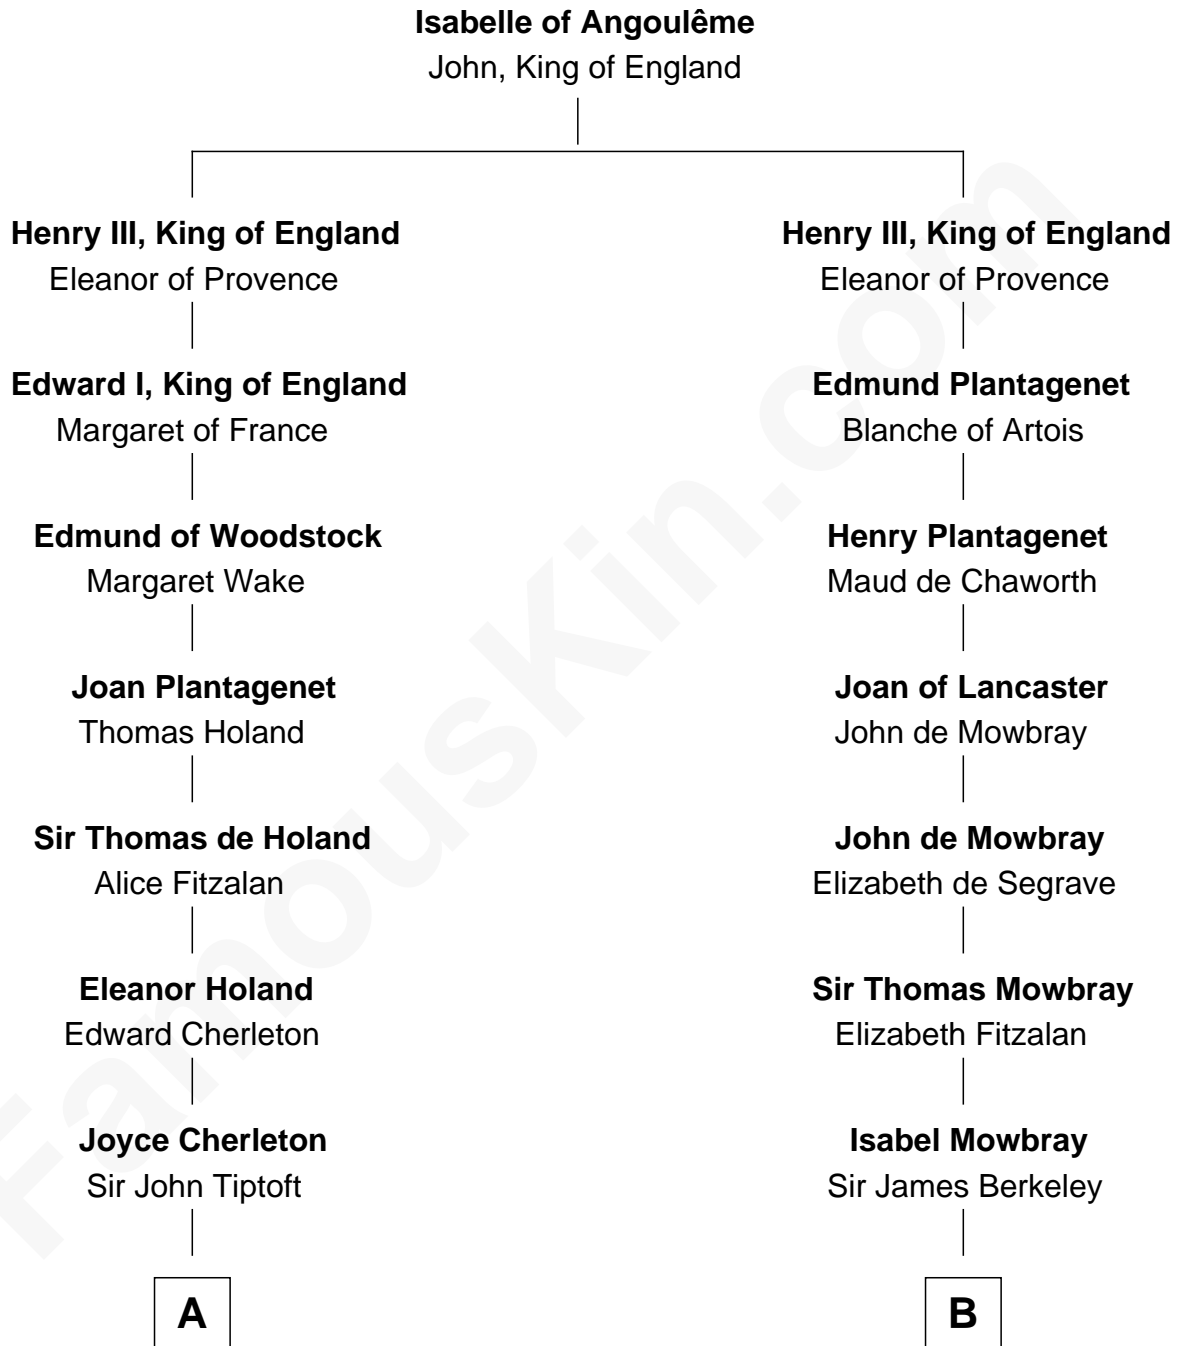

FamousKin.com Relationship Chart of

John Kerry

68th U.S. Secretary of State

18th cousin 3 times removed of

Samuel Prescott

Completed Paul Revere's Midnight Ride

C

Robert Charles Winthrop
Elizabeth Cabot Blanchard

Robert Charles Winthrop
Elizabeth Mason

Margaret Tyndal Winthrop
James Grant Forbes

Rosemary Isabel Forbes
Richard John Kerry

John Kerry
68th U.S. Secretary of State

D

Dr. Abel Prescott
Abigail Brigham

Samuel Prescott
Completed Paul Revere's Ride