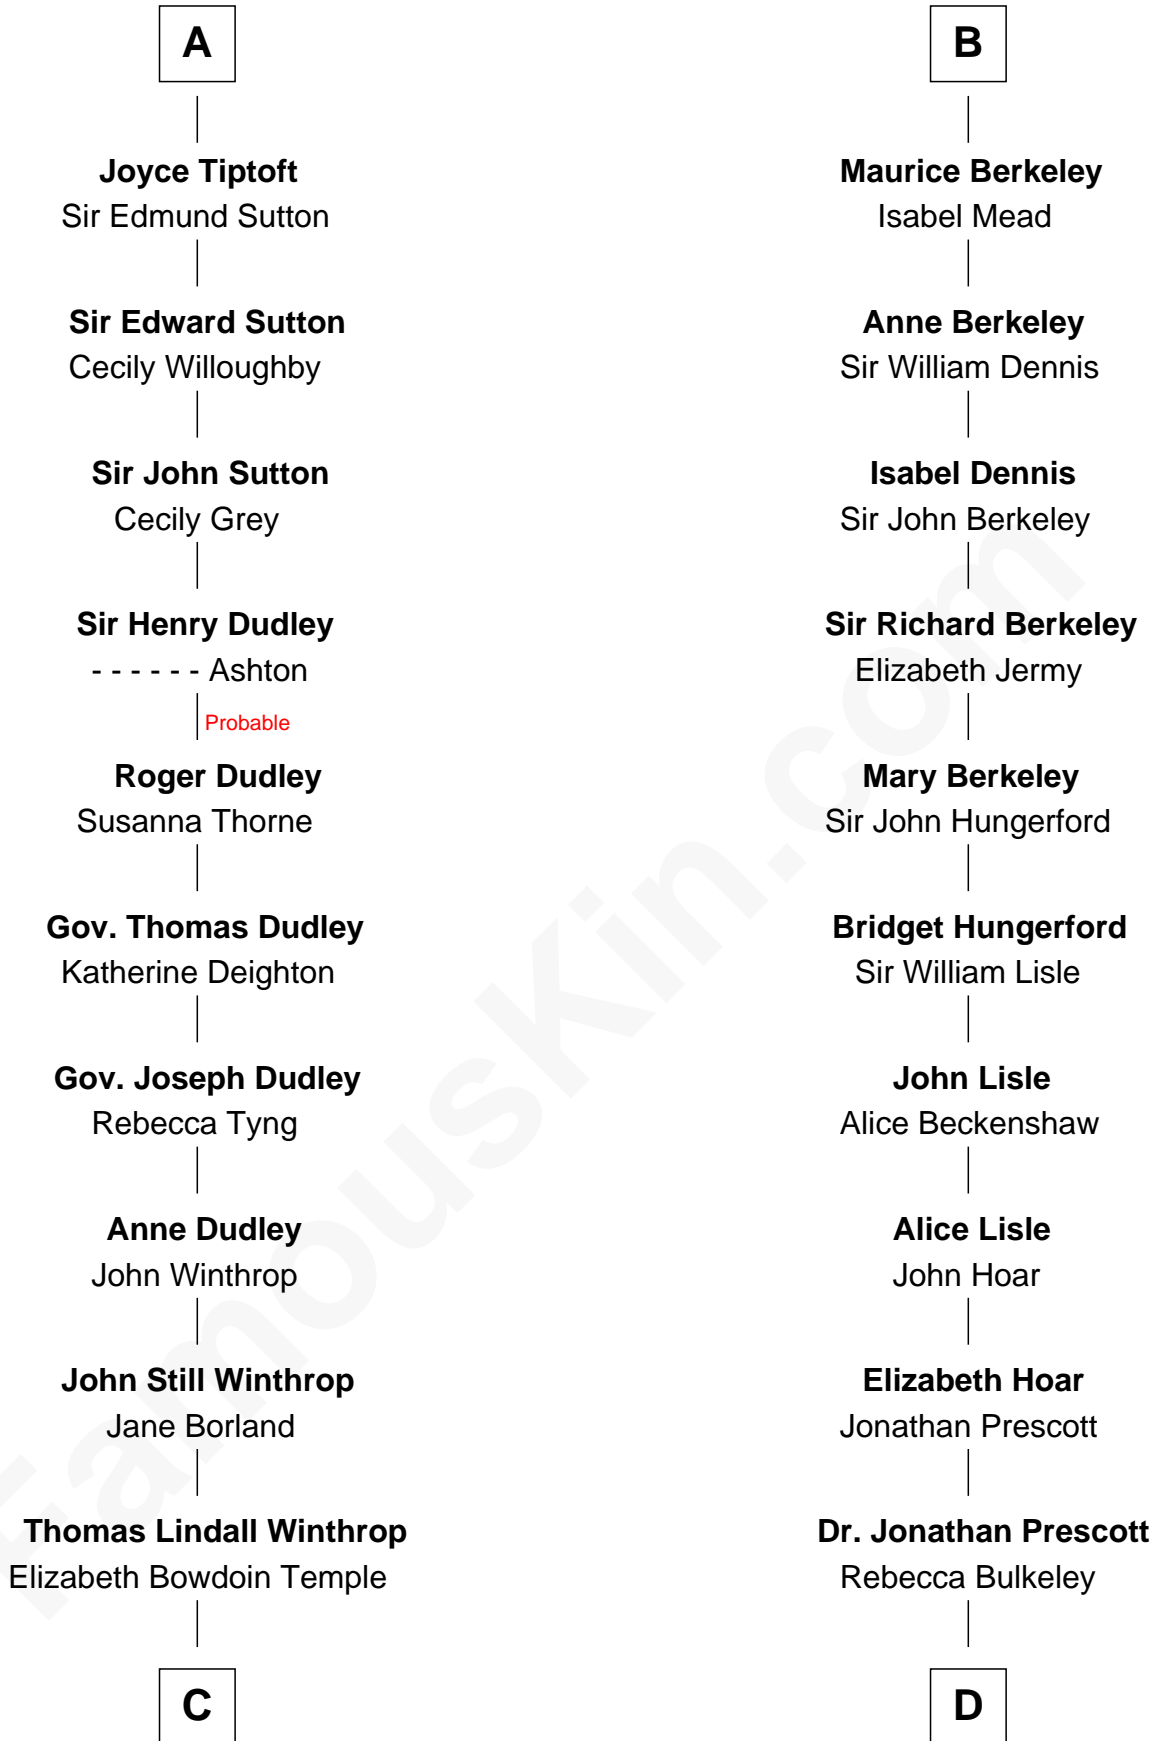

FamousKin.com Relationship Chart of

John Kerry

68th U.S. Secretary of State

18th cousin 3 times removed of

Samuel Prescott

Completed Paul Revere's Midnight Ride

C

Robert Charles Winthrop
Elizabeth Cabot Blanchard

Robert Charles Winthrop
Elizabeth Mason

Margaret Tyndal Winthrop
James Grant Forbes

Rosemary Isabel Forbes
Richard John Kerry

John Kerry
68th U.S. Secretary of State

D

Dr. Abel Prescott
Abigail Brigham

Samuel Prescott
Completed Paul Revere's Ride