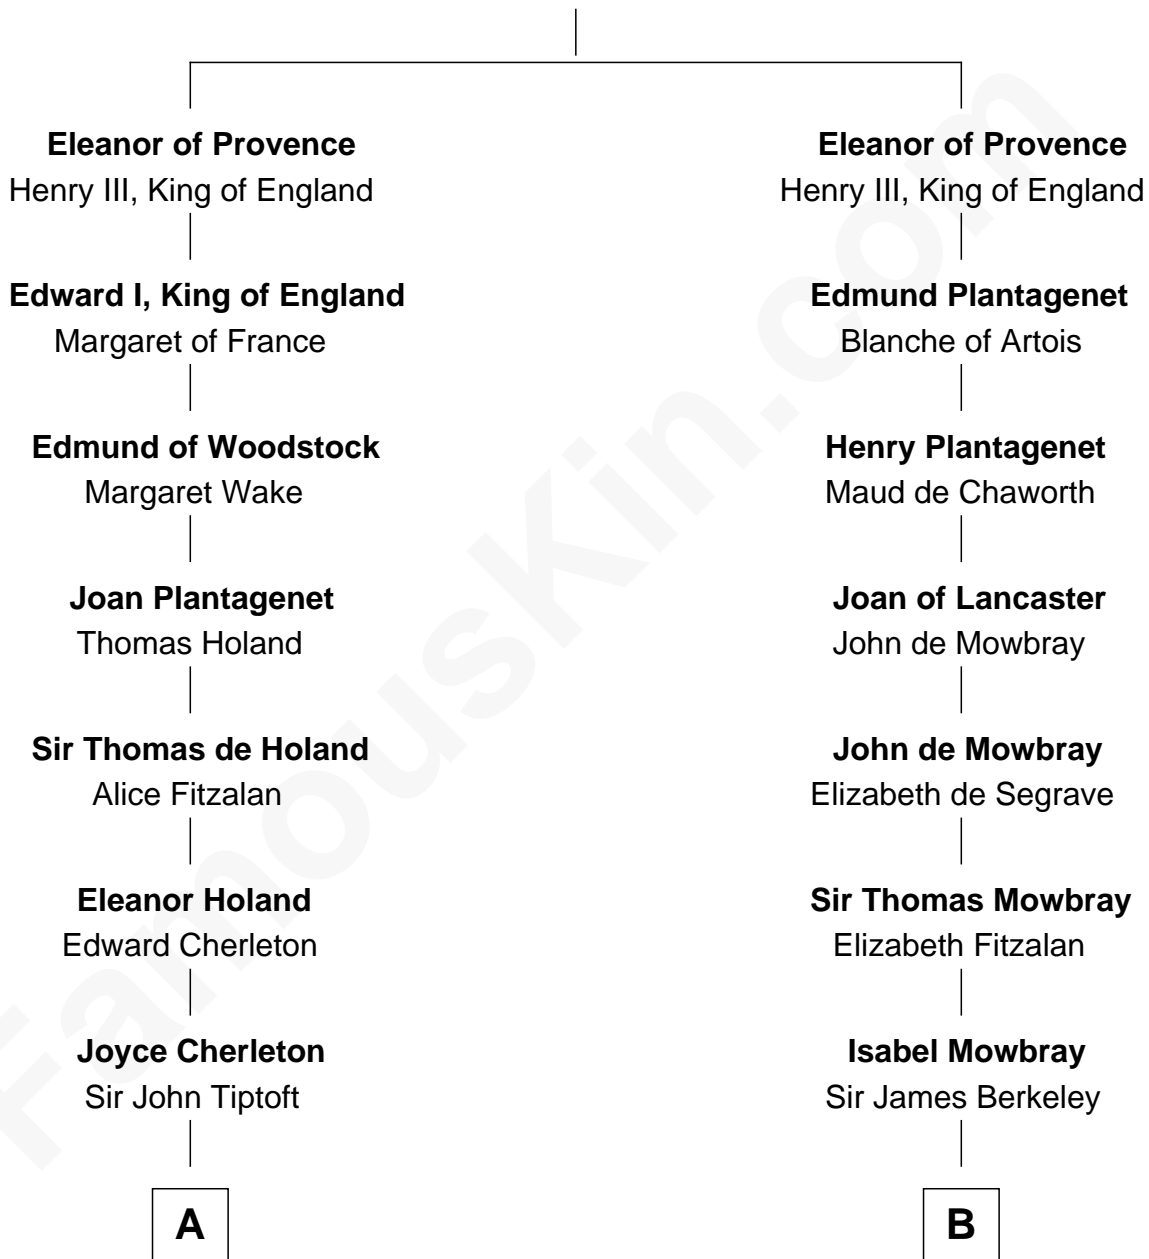

FamousKin.com Relationship Chart of

John Kerry

68th U.S. Secretary of State

18th cousin 3 times removed of

Samuel Prescott

Completed Paul Revere's Midnight Ride

Ramon Berenguer IV of Provence

Beatrice of Savoy

C

Robert Charles Winthrop
Elizabeth Cabot Blanchard

Robert Charles Winthrop
Elizabeth Mason

Margaret Tyndal Winthrop
James Grant Forbes

Rosemary Isabel Forbes
Richard John Kerry

John Kerry
68th U.S. Secretary of State

D

Dr. Abel Prescott
Abigail Brigham

Samuel Prescott
Completed Paul Revere's Ride

FamousKin.com