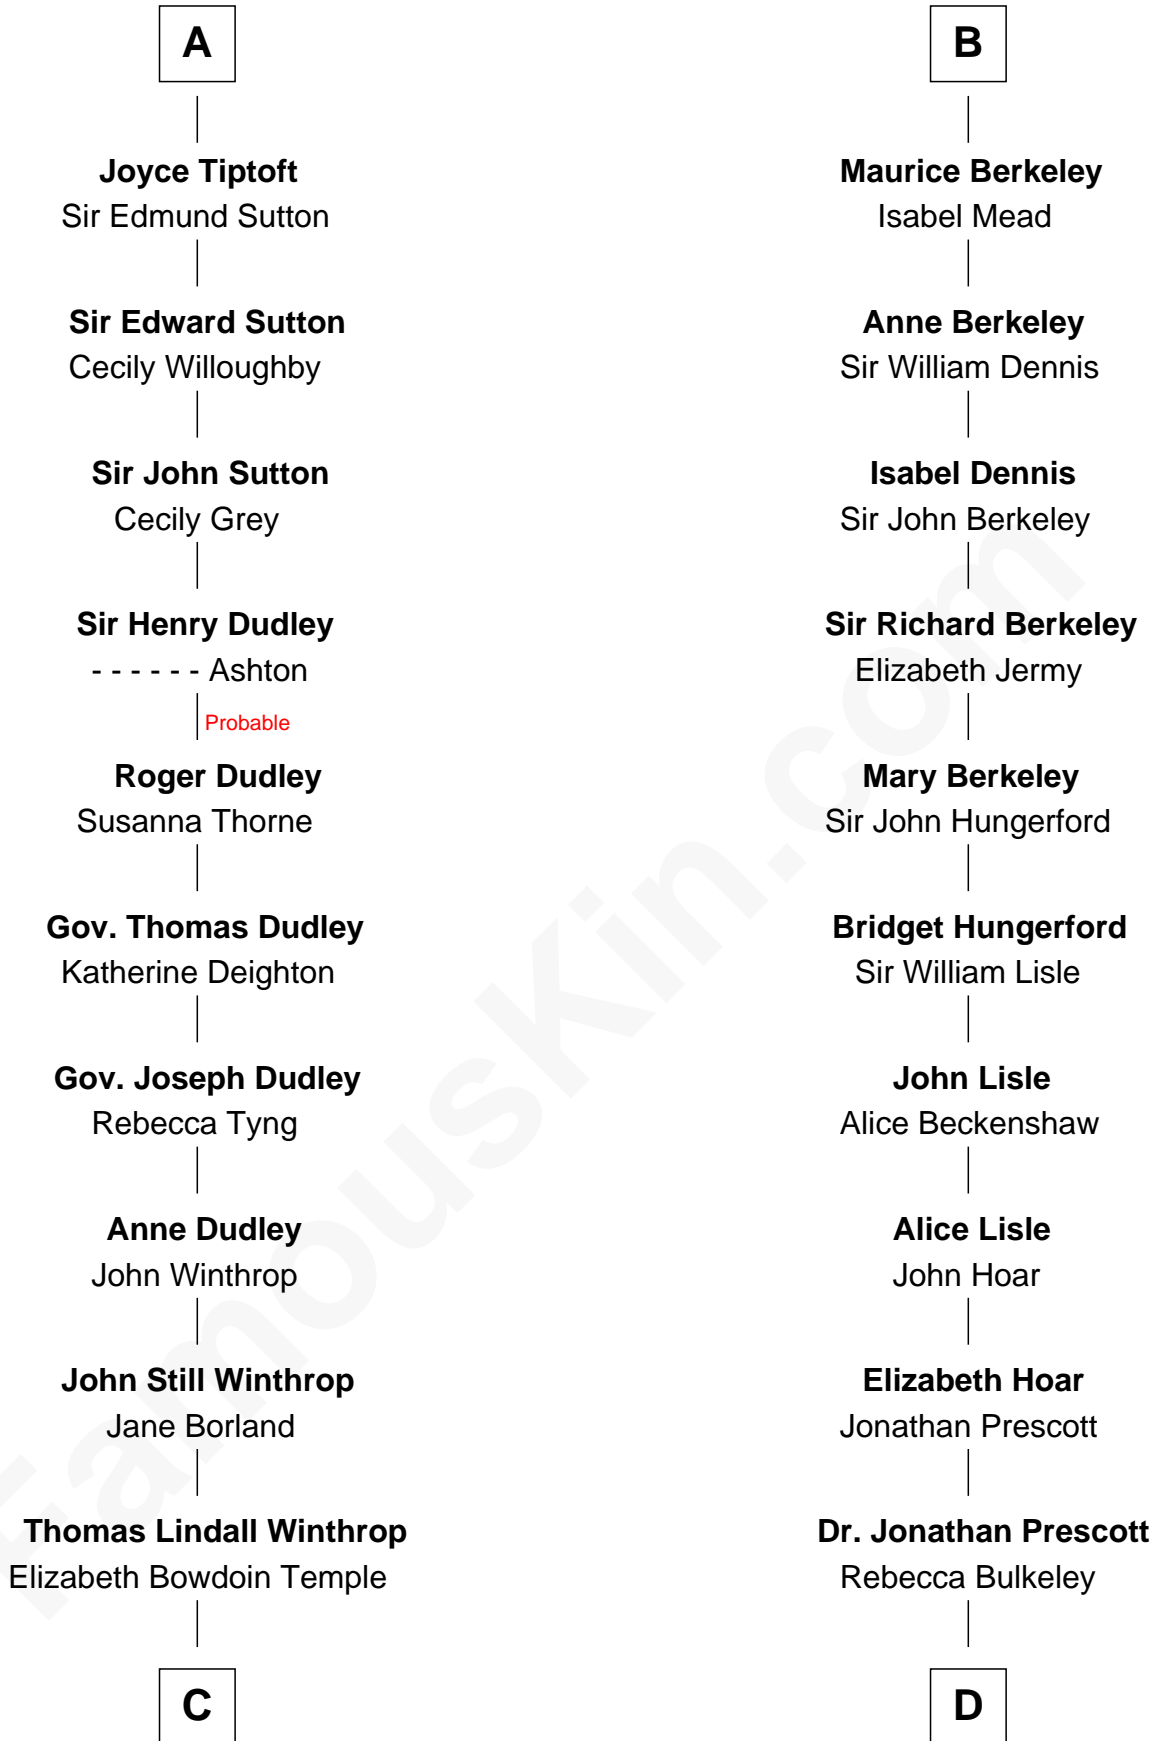

FamousKin.com Relationship Chart of

John Kerry

68th U.S. Secretary of State

18th cousin 3 times removed of

Samuel Prescott

Completed Paul Revere's Midnight Ride

Ramon Berenguer IV of Provence

Beatrice of Savoy

C

Robert Charles Winthrop
Elizabeth Cabot Blanchard

Robert Charles Winthrop
Elizabeth Mason

Margaret Tyndal Winthrop
James Grant Forbes

Rosemary Isabel Forbes
Richard John Kerry

John Kerry
68th U.S. Secretary of State

D

Dr. Abel Prescott
Abigail Brigham

Samuel Prescott
Completed Paul Revere's Ride

FamousKin.com