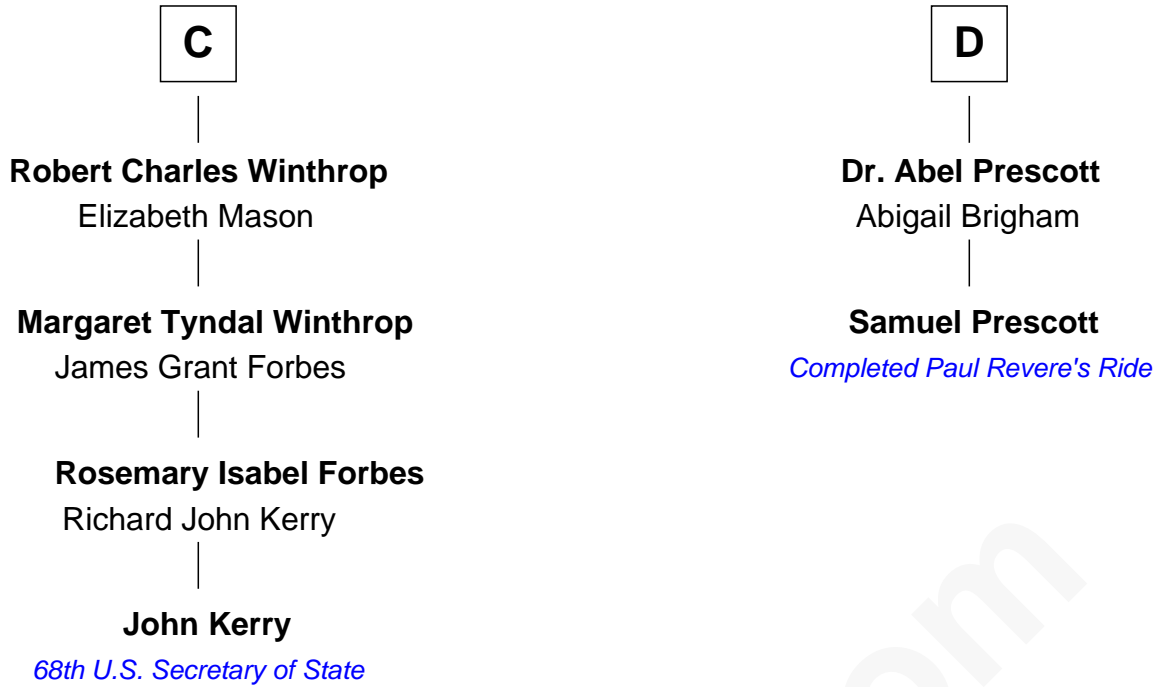

FamousKin.com Relationship Chart of

John Kerry

68th U.S. Secretary of State

18th cousin 2 times removed of

Samuel Prescott

Completed Paul Revere's Midnight Ride

William de Cantilupe

FamousKin.com