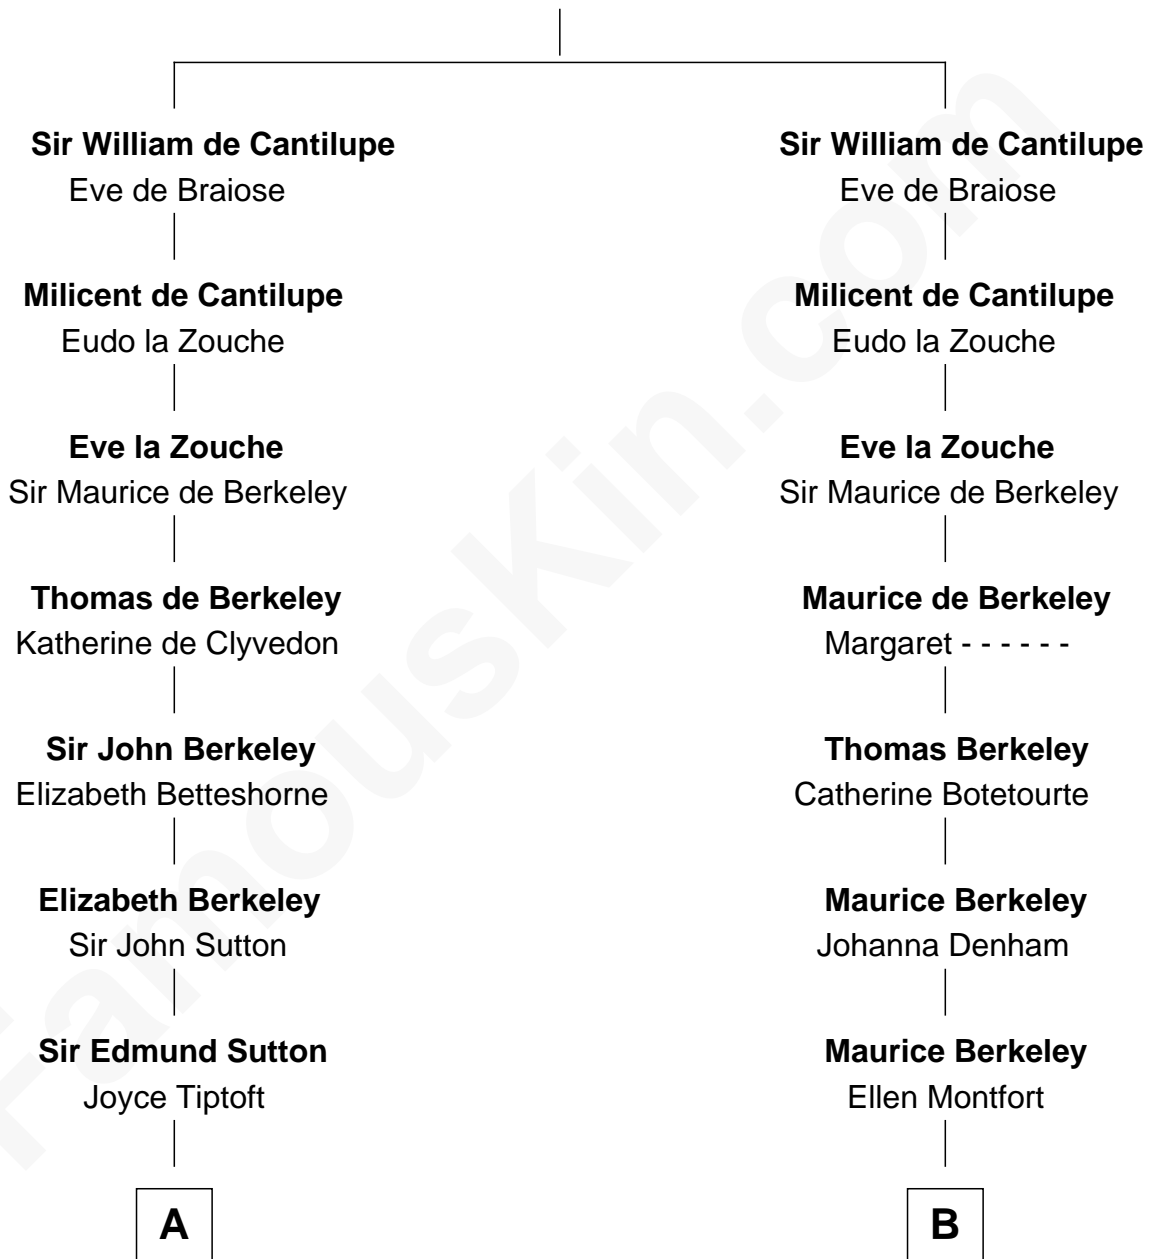

FamousKin.com Relationship Chart of

John Kerry

68th U.S. Secretary of State

18th cousin 2 times removed of

Samuel Prescott

Completed Paul Revere's Midnight Ride

William de Cantilupe

FamousKin.com