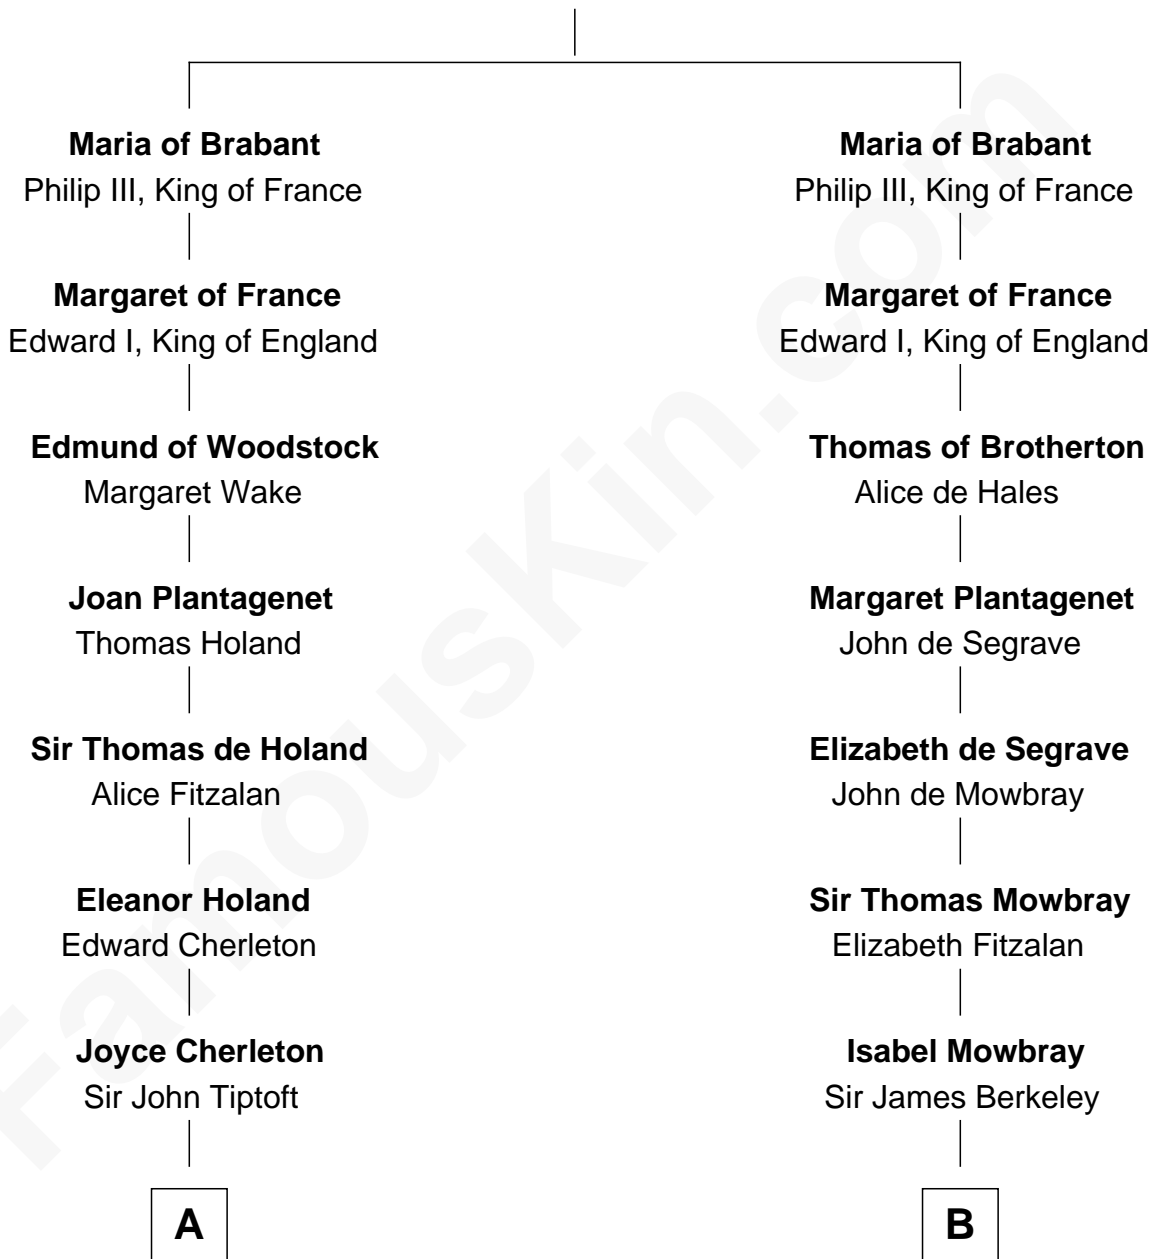

FamousKin.com

Relationship Chart of

John Kerry

68th U.S. Secretary of State

18th cousin 3 times removed of

Samuel Prescott

Completed Paul Revere's Midnight Ride

Henry III, Duke of Brabant

Adelaide of Burgundy

C

Robert Charles Winthrop
Elizabeth Cabot Blanchard

Robert Charles Winthrop
Elizabeth Mason

Margaret Tyndal Winthrop
James Grant Forbes

Rosemary Isabel Forbes
Richard John Kerry

John Kerry
68th U.S. Secretary of State

D

Dr. Abel Prescott
Abigail Brigham

Samuel Prescott
Completed Paul Revere's Ride

FamousKin.com