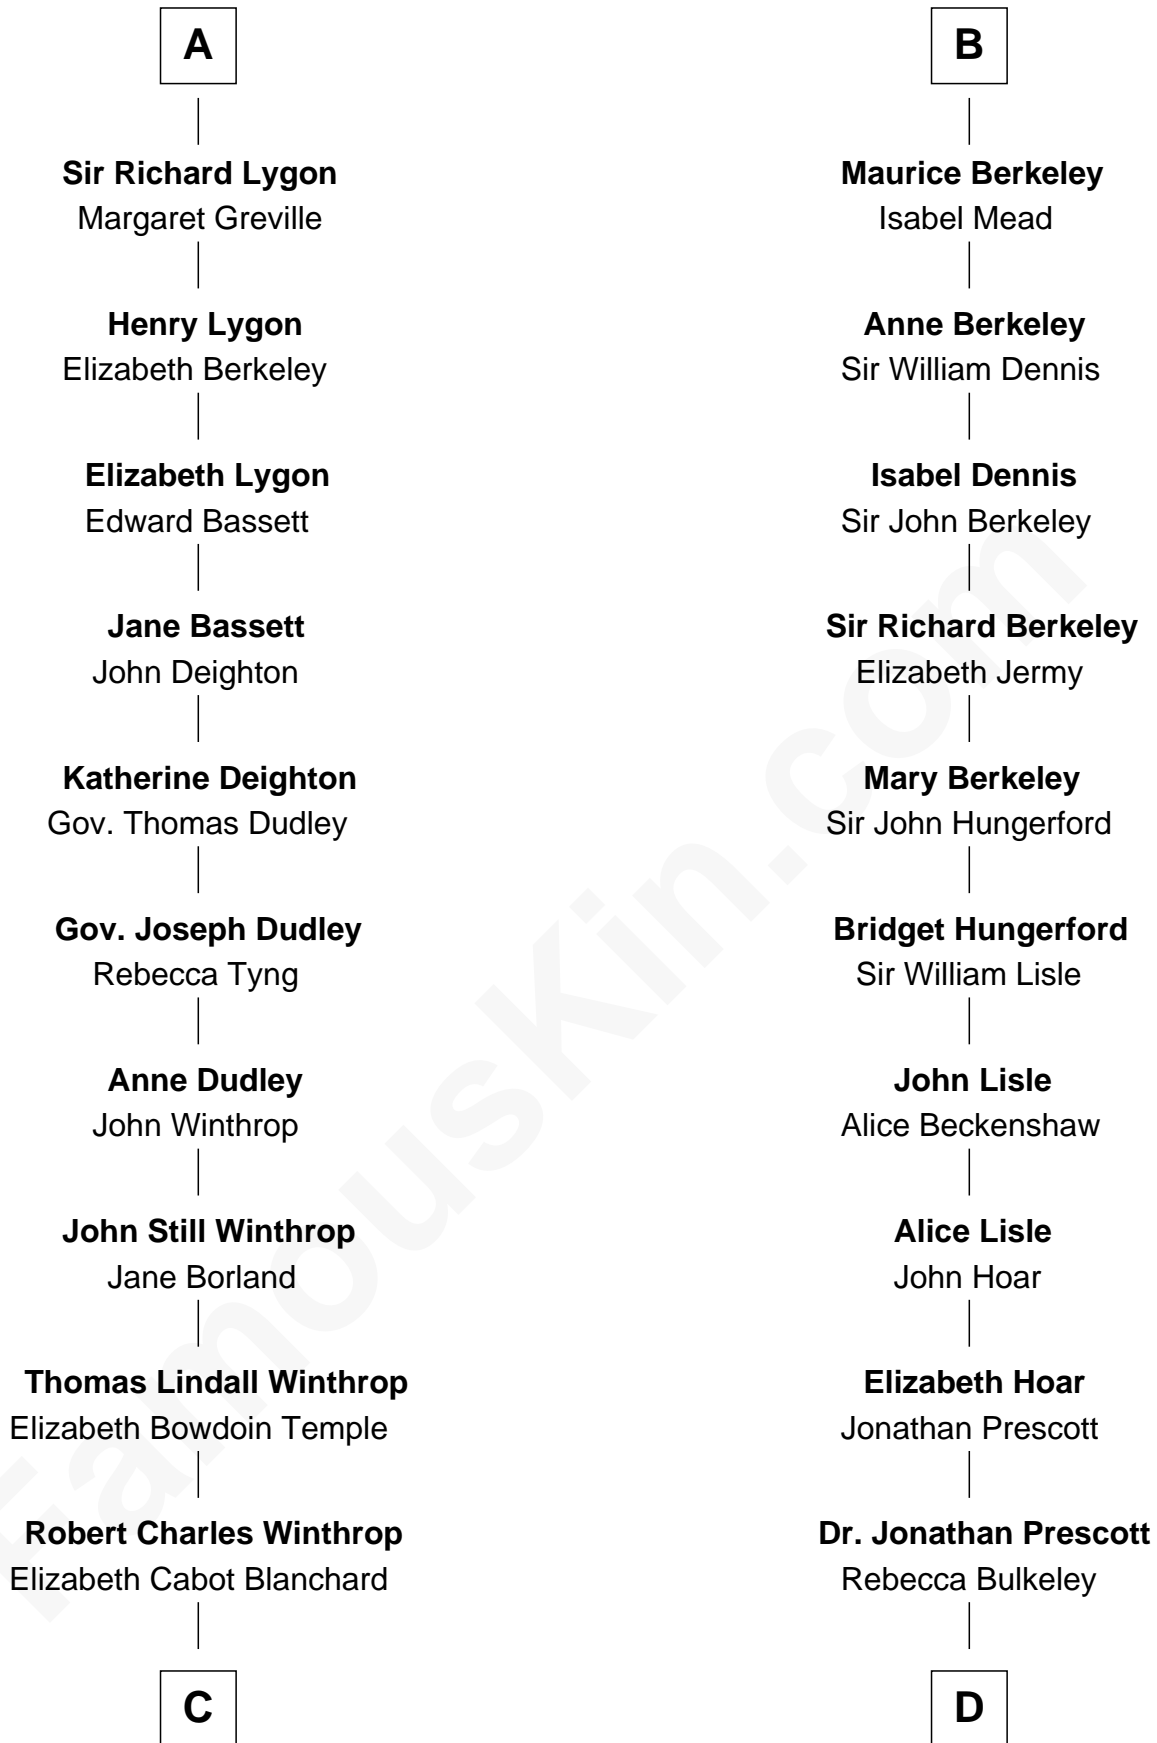

FamousKin.com Relationship Chart of

John Kerry

68th U.S. Secretary of State

18th cousin 2 times removed of

Samuel Prescott

Completed Paul Revere's Midnight Ride

FamousKin.com