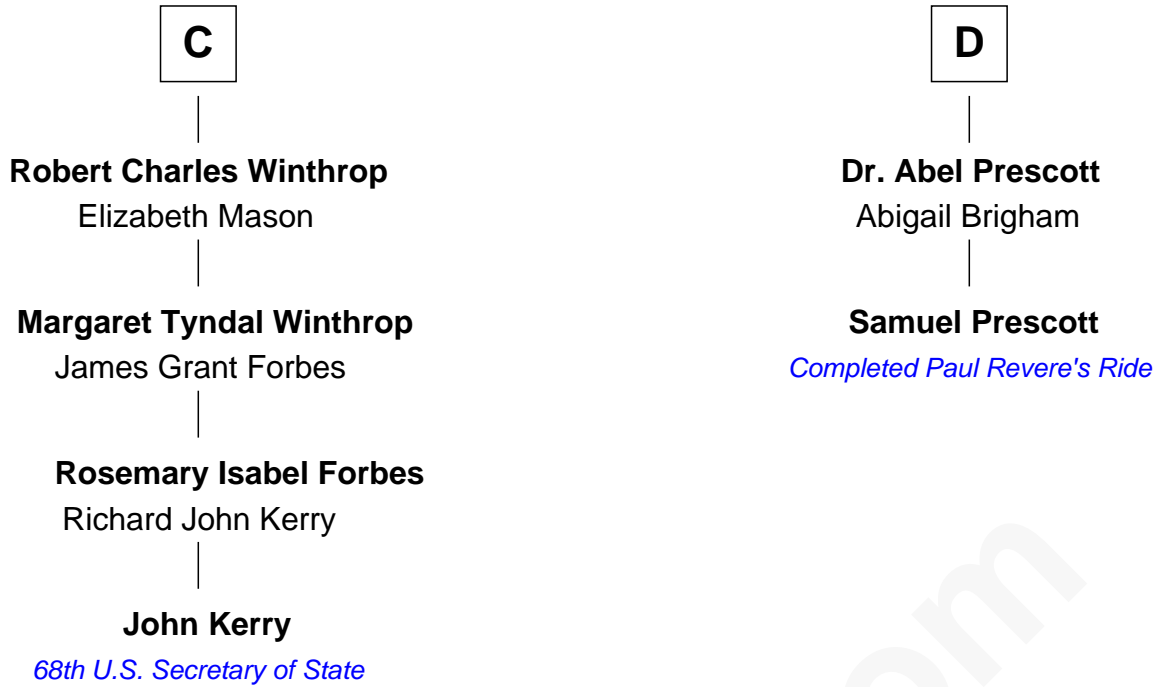

FamousKin.com Relationship Chart of

John Kerry

68th U.S. Secretary of State

18th cousin 2 times removed of

Samuel Prescott

Completed Paul Revere's Midnight Ride

FamousKin.com