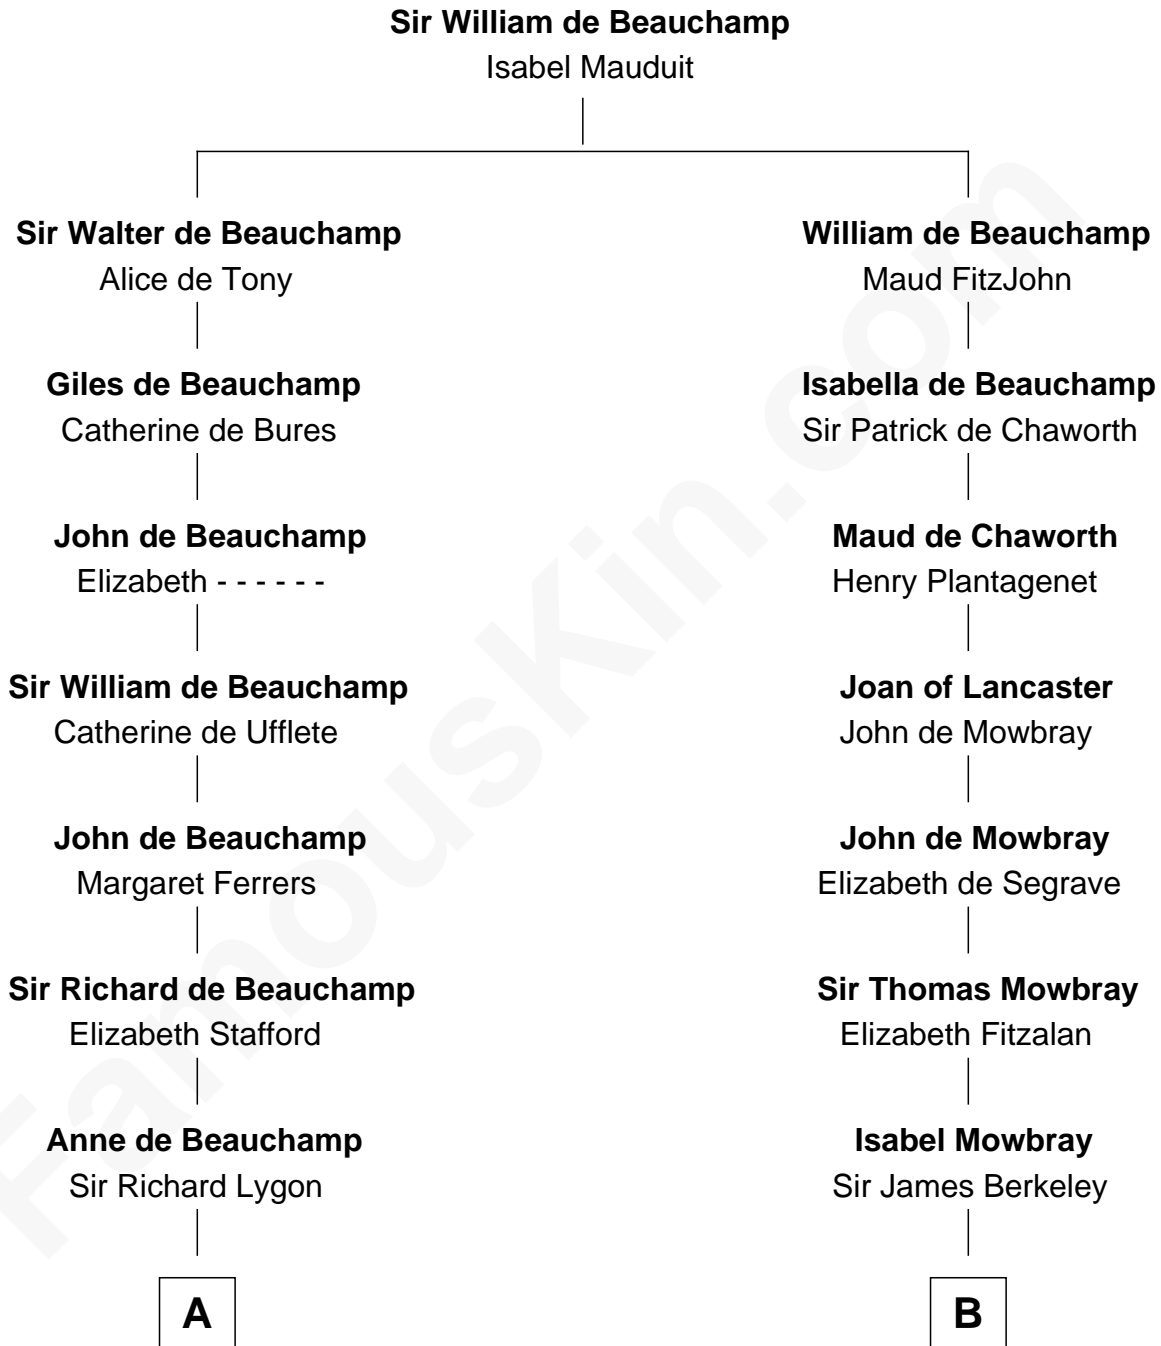

FamousKin.com Relationship Chart of

John Kerry

68th U.S. Secretary of State

18th cousin 2 times removed of

Samuel Prescott

Completed Paul Revere's Midnight Ride

FamousKin.com