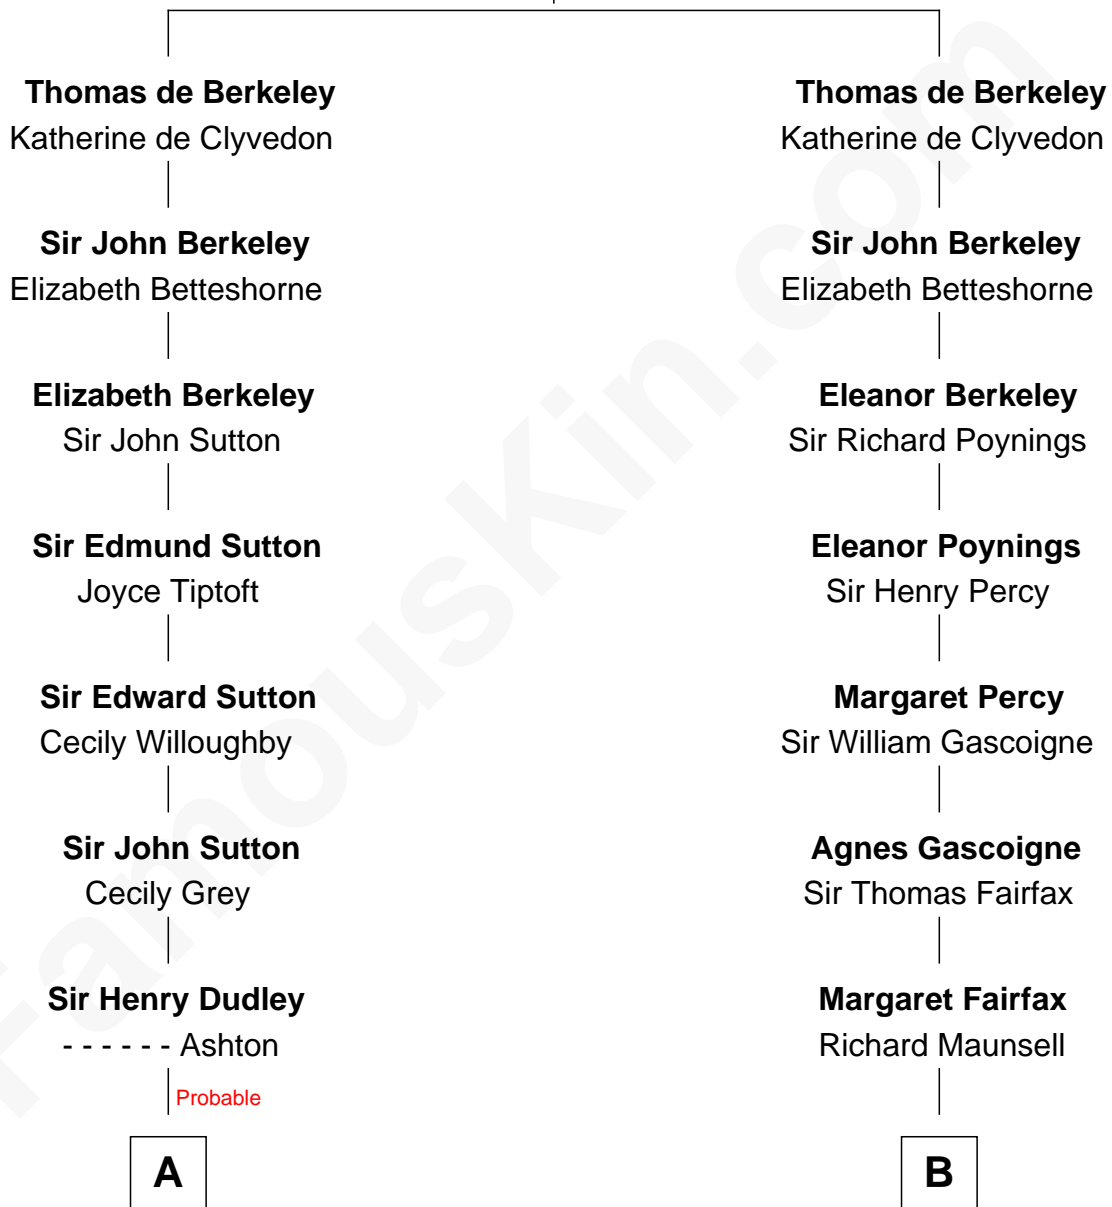

Sir Maurice de Berkeley

Eve la Zouche