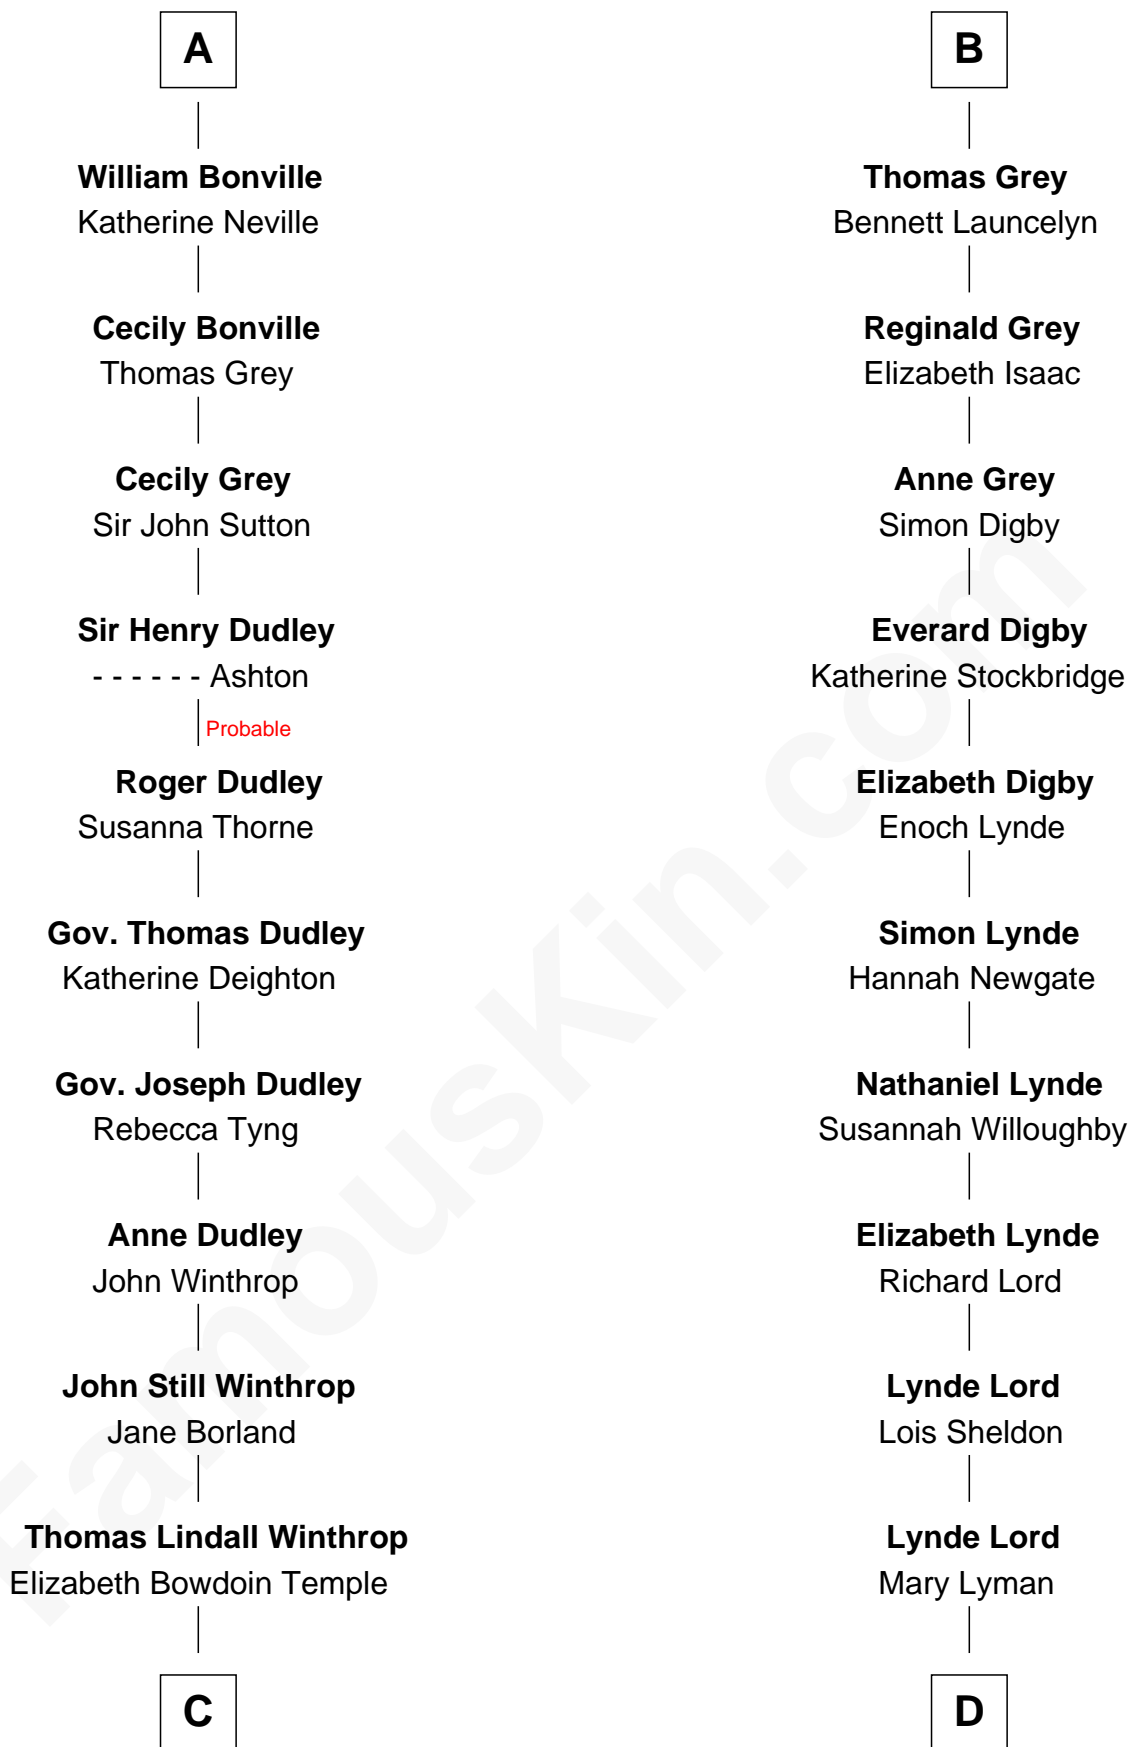

# FamousKin.com Relationship Chart of

**John Kerry**

*68th U.S. Secretary of State*

**19th cousin 2 times removed of**

**J.P. Morgan**

*American Banker and Art Collector*

**Sir Humphrey de Bohun**

Maud of Eu

**C**

**Robert Charles Winthrop**  
Elizabeth Cabot Blanchard

**Robert Charles Winthrop**  
Elizabeth Mason

**Margaret Tyndal Winthrop**  
James Grant Forbes

**Rosemary Isabel Forbes**  
Richard John Kerry

**John Kerry**  
*68th U.S. Secretary of State*

**D**

**Mary Sheldon Lord**  
John Pierpont

**Juliet Pierpont**  
Junius Spencer Morgan

**J.P. Morgan**  
*American Banker and Art Collector*

FamousKin.com