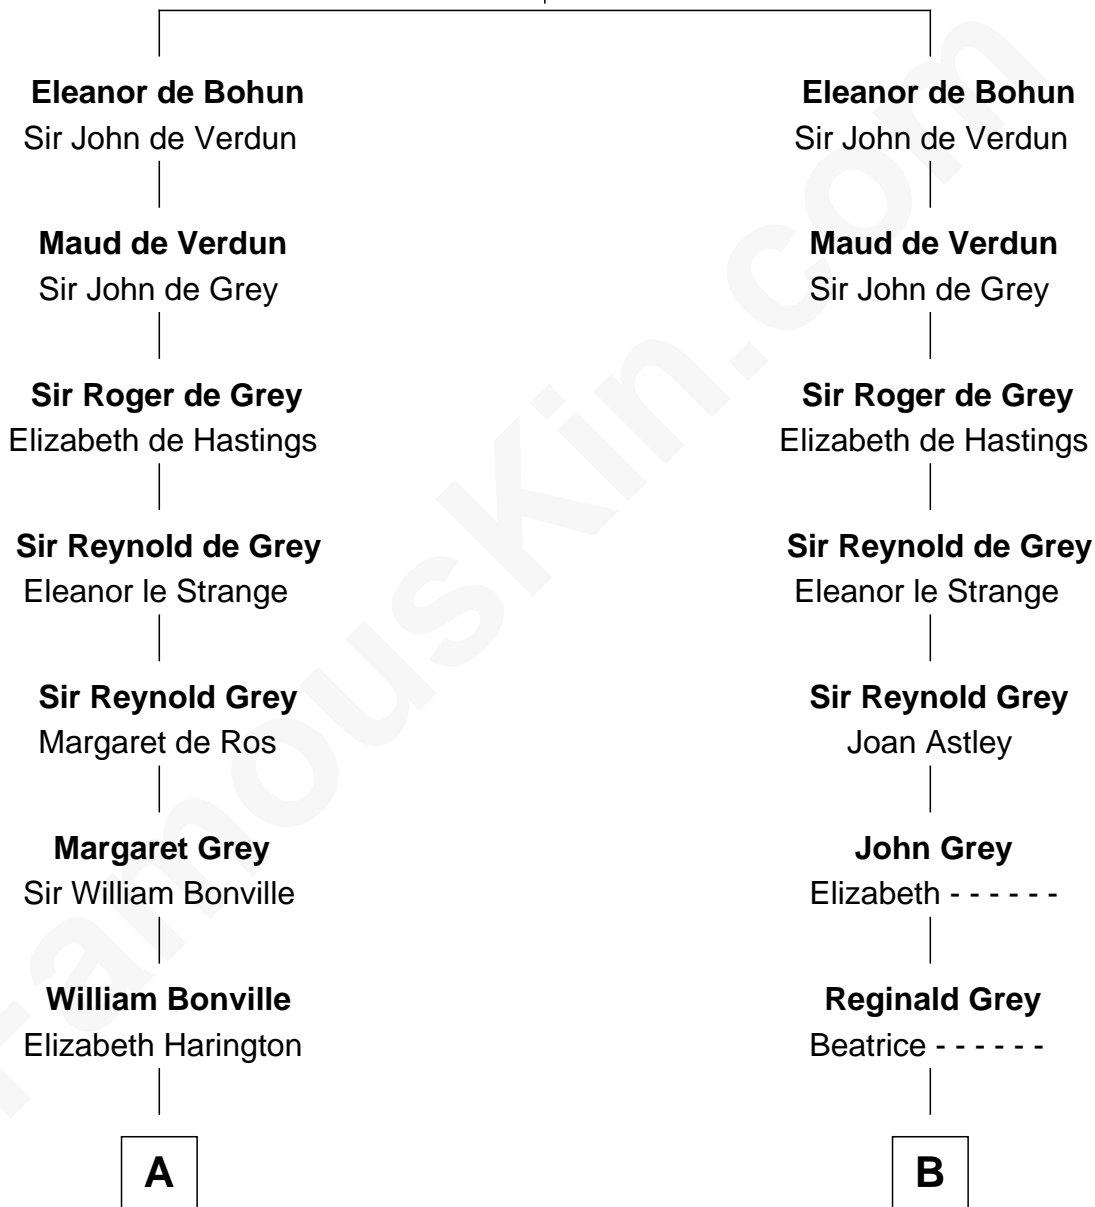

# FamousKin.com Relationship Chart of

**John Kerry**

*68th U.S. Secretary of State*

**19th cousin 2 times removed of**

**J.P. Morgan**

*American Banker and Art Collector*

**Sir Humphrey de Bohun**

Maud of Eu

**C**

**Robert Charles Winthrop**  
Elizabeth Cabot Blanchard

**Robert Charles Winthrop**  
Elizabeth Mason

**Margaret Tyndal Winthrop**  
James Grant Forbes

**Rosemary Isabel Forbes**  
Richard John Kerry