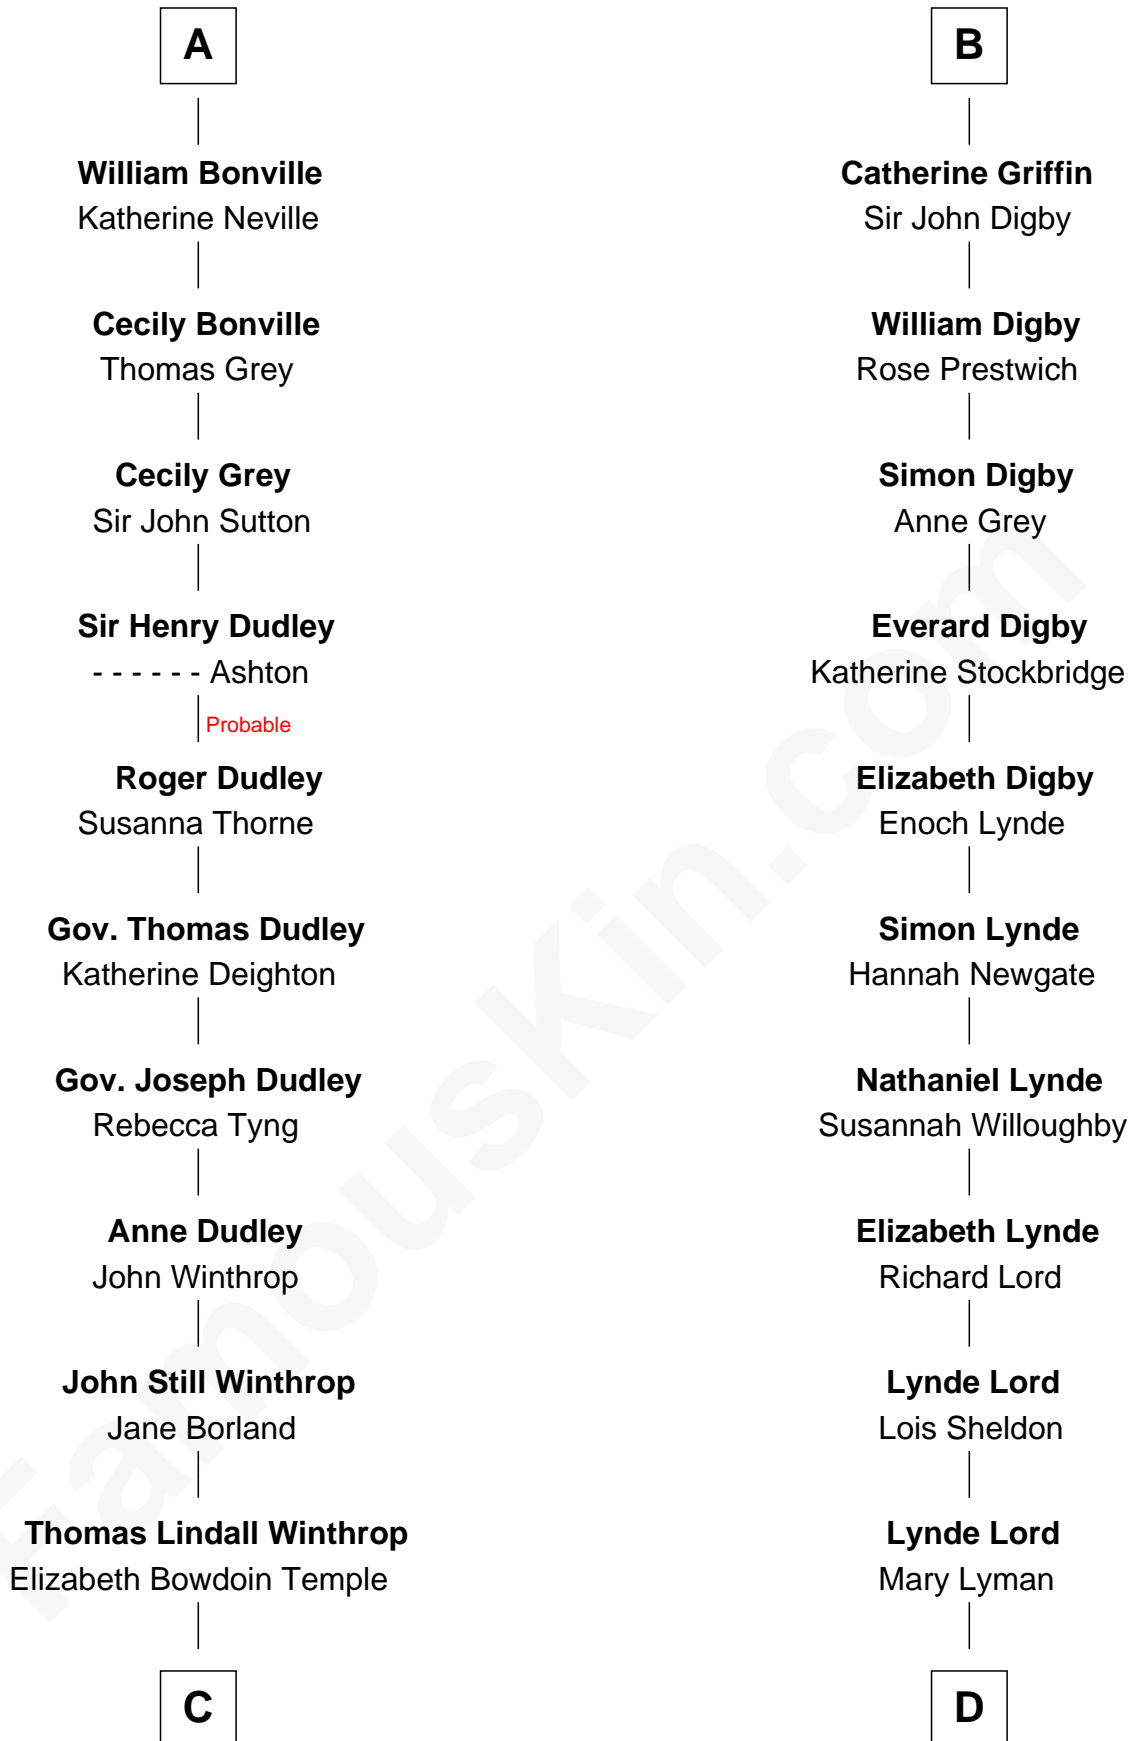

FamousKin.com Relationship Chart of

John Kerry

68th U.S. Secretary of State

19th cousin 2 times removed of

J.P. Morgan

American Banker and Art Collector

Sir Henry de Hastings

Ada of Huntingdon

Joan de Cantilupe

Lora de Hastings

Thomas Latimer

Sir Warin le Latimer

Catherine de la Warre

Elizabeth le Latimer

Sir Thomas Griffin

Richard Griffin

Anna Chamberlain

Nicholas Griffin

Margaret Pilkington

Nicholas Griffin

Catherine Curzon

B

C

Robert Charles Winthrop
Elizabeth Cabot Blanchard

Robert Charles Winthrop
Elizabeth Mason

Margaret Tyndal Winthrop
James Grant Forbes

Rosemary Isabel Forbes
Richard John Kerry

John Kerry
68th U.S. Secretary of State

D

Mary Sheldon Lord
John Pierpont

Juliet Pierpont
Junius Spencer Morgan