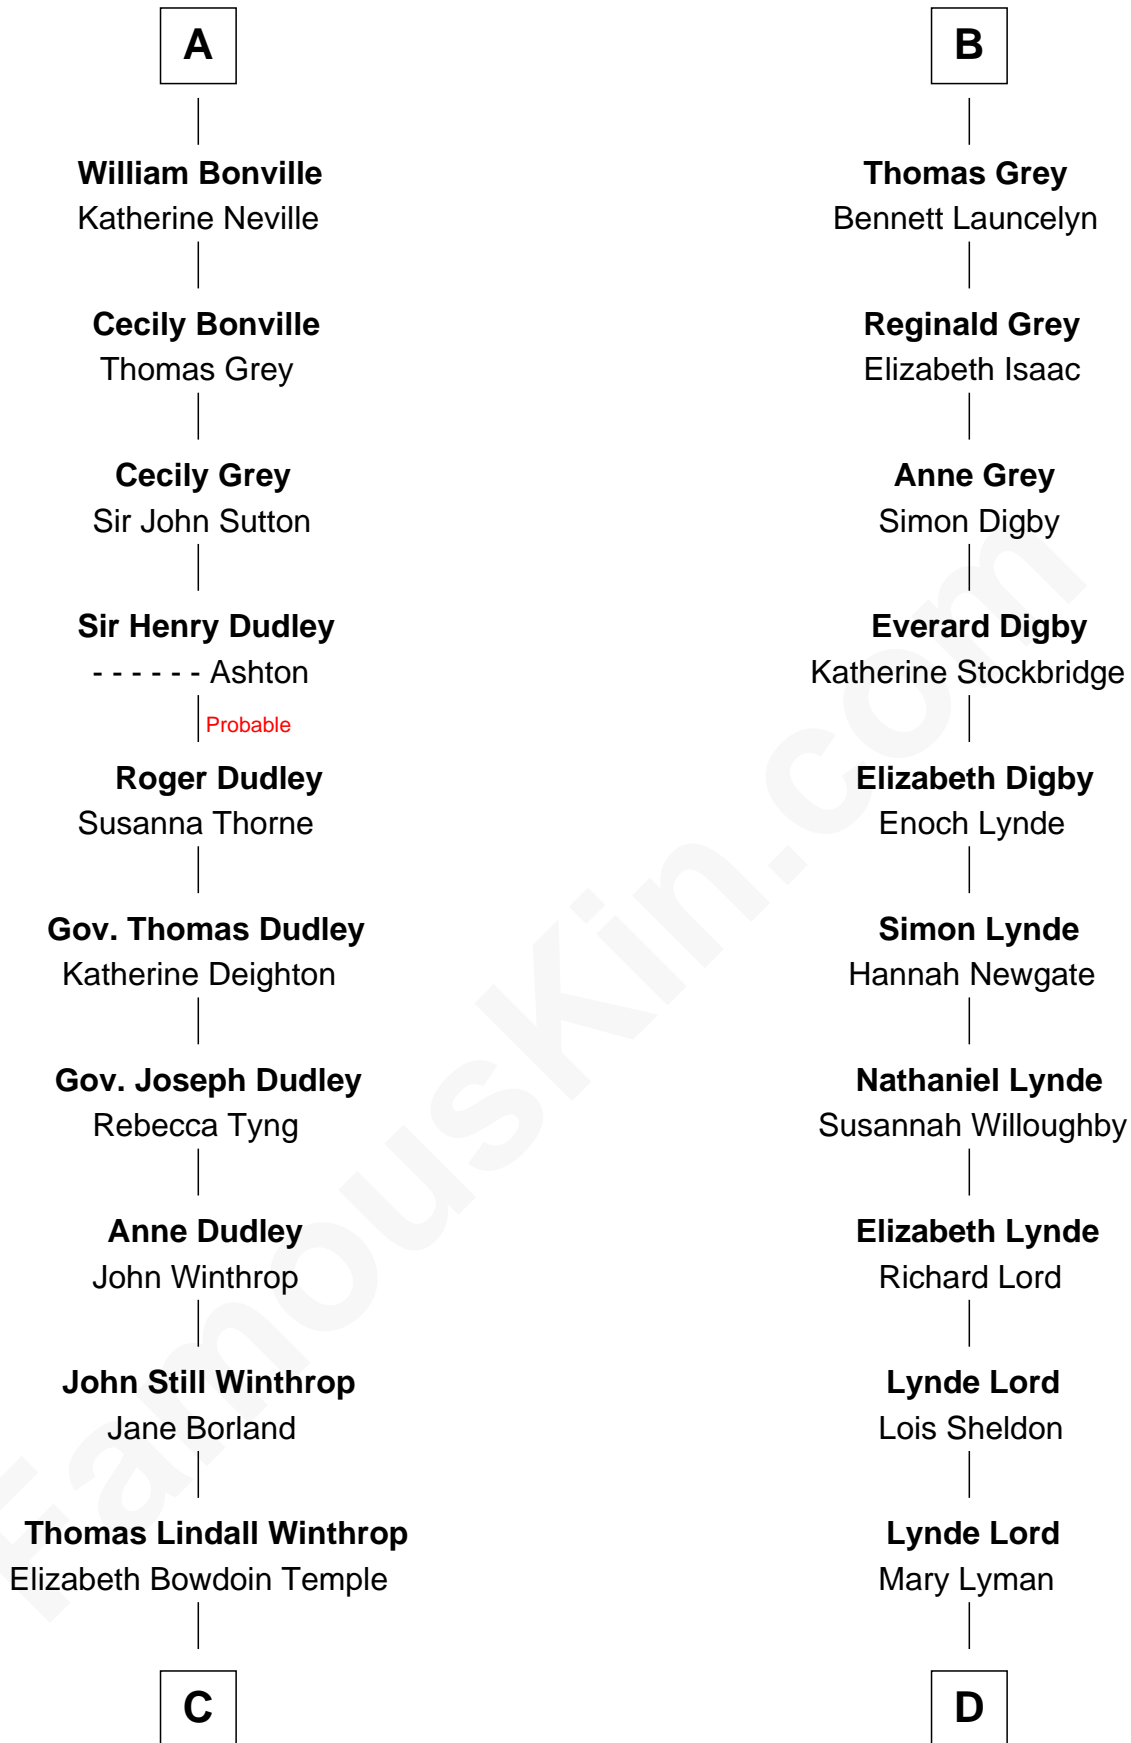

FamousKin.com Relationship Chart of

John Kerry

68th U.S. Secretary of State

19th cousin 2 times removed of

J.P. Morgan

American Banker and Art Collector

Hugh X de Lusignan
Isabelle of Angoulême

Sir William de Valence

Margaret de Ros

Margaret Grey

Sir William Bonville

William Bonville

Elizabeth Harington

A

Sir William de Valence

Joan de Munchensi

Isabel de Valence

Sir John de Hastings

Elizabeth de Hastings

Sir Roger de Grey

Sir Reynold de Grey

Eleanor le Strange

Sir Reynold Grey

Joan Astley

John Grey

Elizabeth - - - - -

Reginald Grey

Beatrice - - - - -

B

C

Robert Charles Winthrop
Elizabeth Cabot Blanchard

Robert Charles Winthrop
Elizabeth Mason