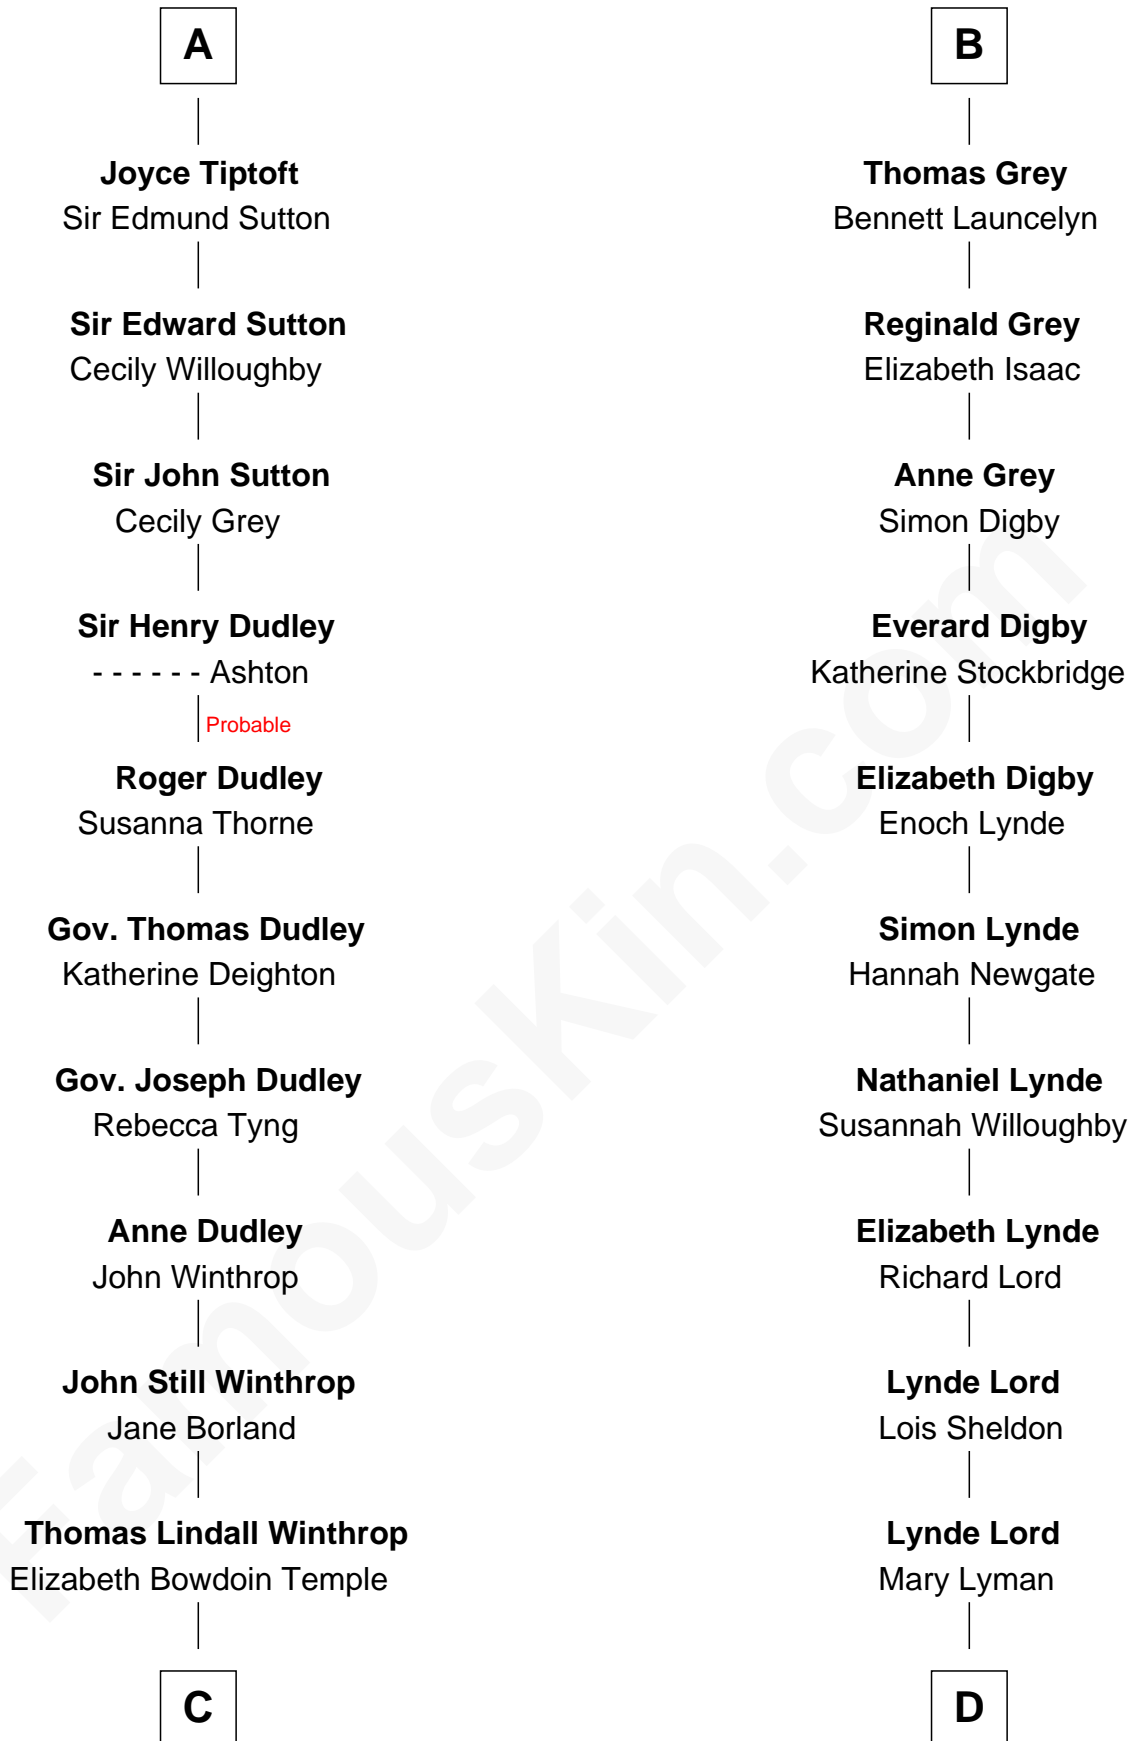

FamousKin.com Relationship Chart of

John Kerry

68th U.S. Secretary of State

19th cousin 2 times removed of

J.P. Morgan

American Banker and Art Collector

C

Robert Charles Winthrop
Elizabeth Cabot Blanchard

Robert Charles Winthrop
Elizabeth Mason

Margaret Tyndal Winthrop
James Grant Forbes

Rosemary Isabel Forbes
Richard John Kerry

John Kerry
68th U.S. Secretary of State

D

Mary Sheldon Lord
John Pierpont

Juliet Pierpont
Junius Spencer Morgan