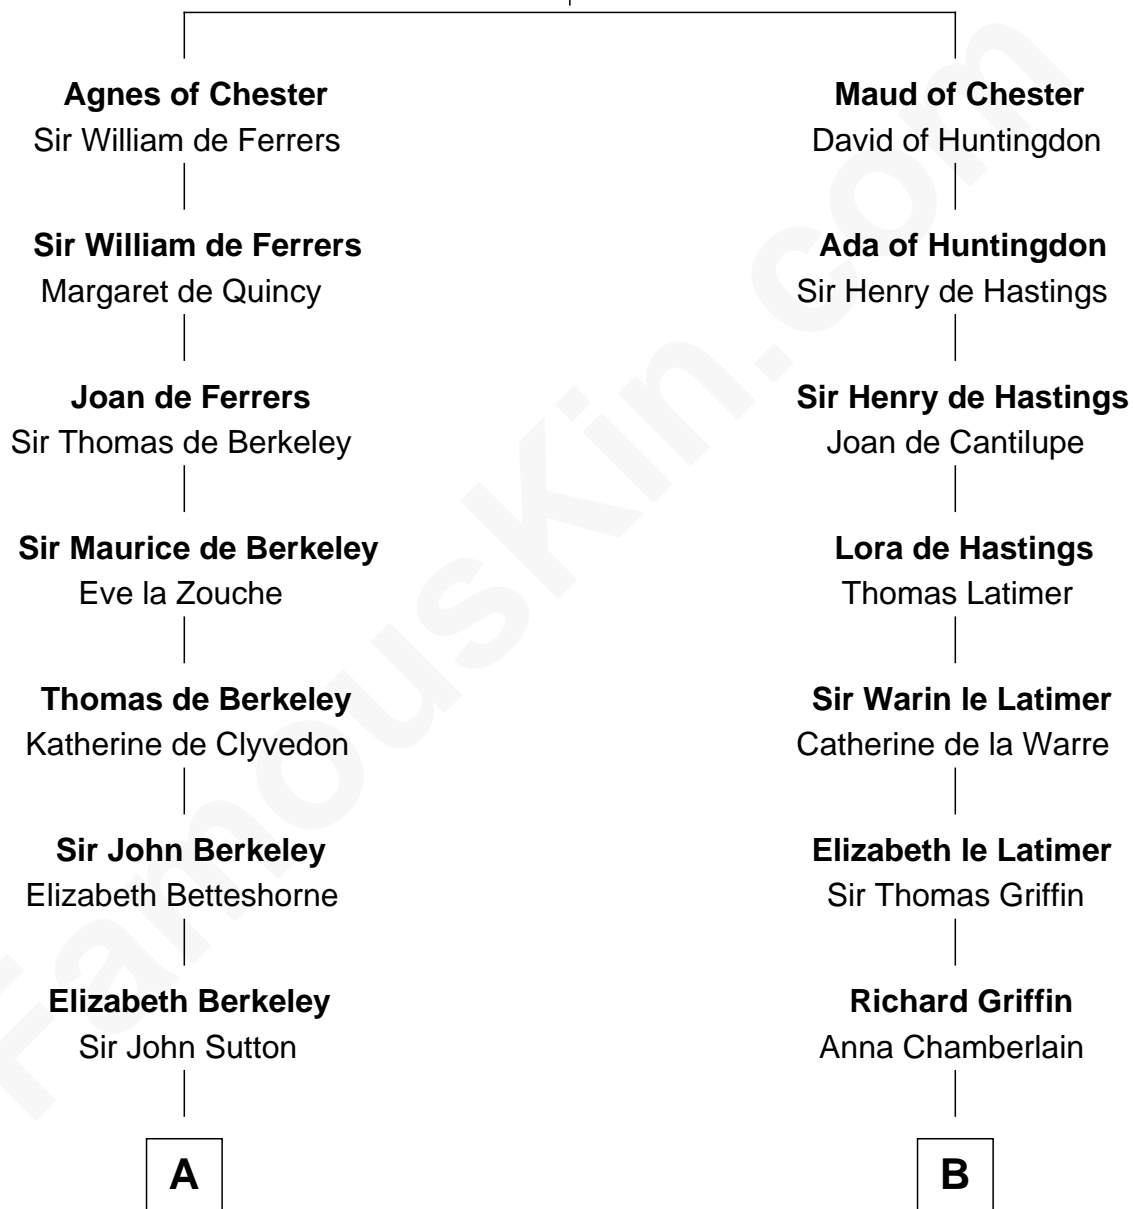

# FamousKin.com Relationship Chart of

**John Kerry**

*68th U.S. Secretary of State*

**21st cousin of**

**J.P. Morgan**

*American Banker and Art Collector*

**Hugh de Kevelioc**  
Bertrade de Montfort

**C**

**Robert Charles Winthrop**  
Elizabeth Cabot Blanchard

**Robert Charles Winthrop**  
Elizabeth Mason

**Margaret Tyndal Winthrop**  
James Grant Forbes

**Rosemary Isabel Forbes**  
Richard John Kerry

**John Kerry**  
*68th U.S. Secretary of State*