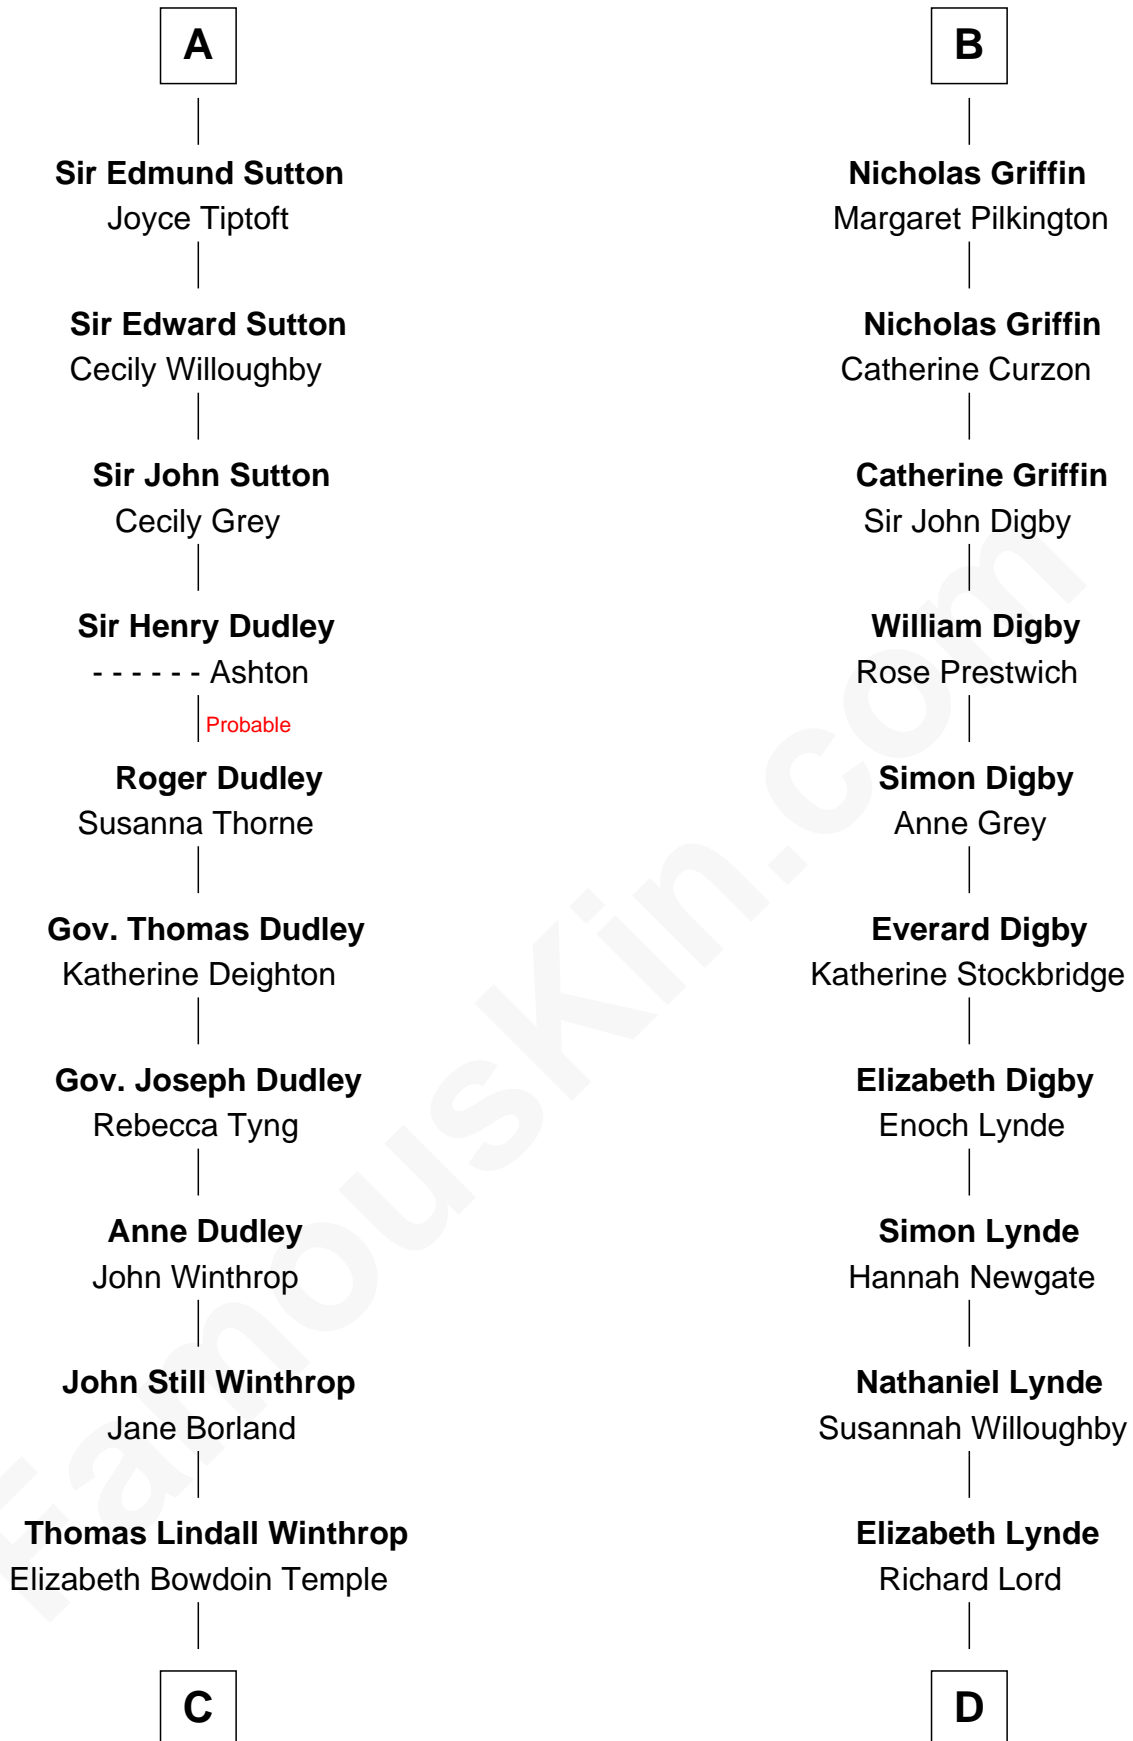

# FamousKin.com Relationship Chart of

**John Kerry**

*68th U.S. Secretary of State*

**21st cousin of**

**J.P. Morgan**

*American Banker and Art Collector*

**Hugh de Kevelioc**  
Bertrade de Montfort

**C**

**Robert Charles Winthrop**  
Elizabeth Cabot Blanchard

**Robert Charles Winthrop**  
Elizabeth Mason

**Margaret Tyndal Winthrop**  
James Grant Forbes

**Rosemary Isabel Forbes**  
Richard John Kerry

**John Kerry**  
*68th U.S. Secretary of State*