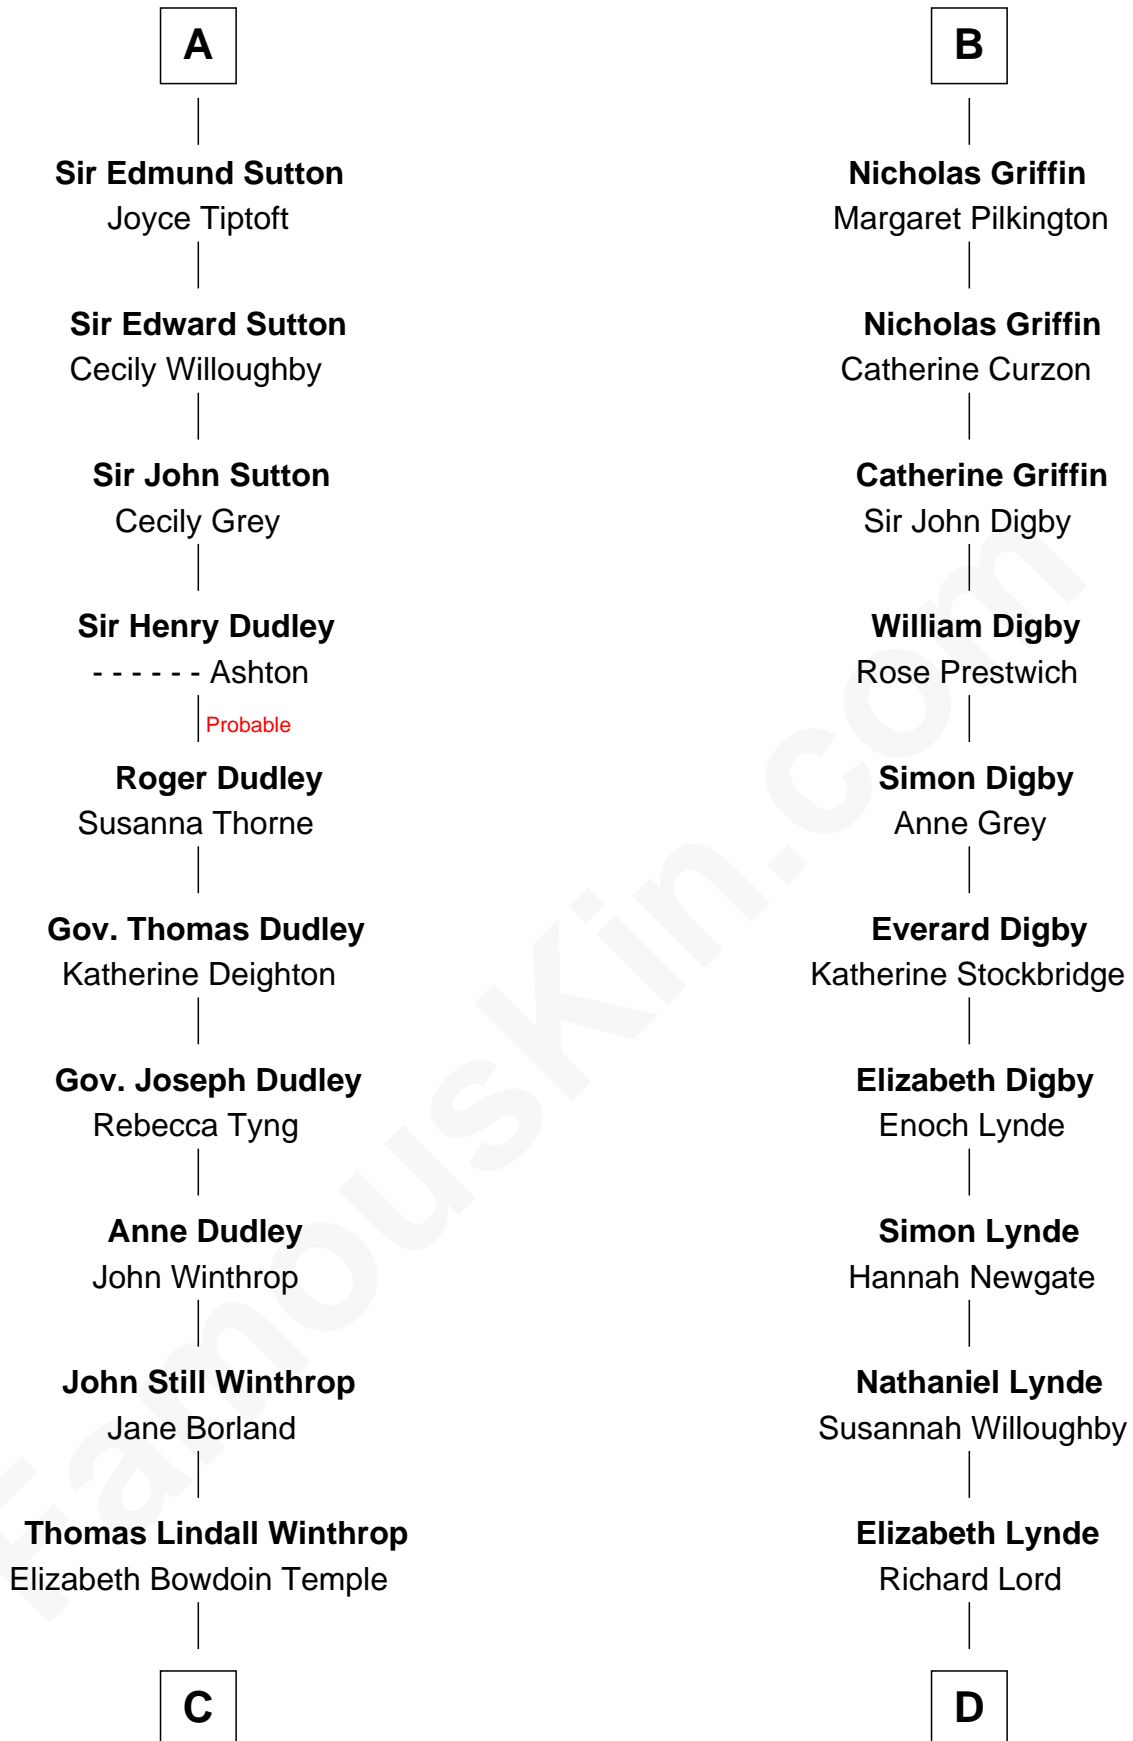

FamousKin.com Relationship Chart of

John Kerry

68th U.S. Secretary of State

21st cousin of

J.P. Morgan

American Banker and Art Collector

Alan of Galloway

*with wife
Helen de l'Isle*

*with wife
Margaret of Huntingdon*

C

Robert Charles Winthrop
Elizabeth Cabot Blanchard

Robert Charles Winthrop
Elizabeth Mason

Margaret Tyndal Winthrop
James Grant Forbes

Rosemary Isabel Forbes
Richard John Kerry