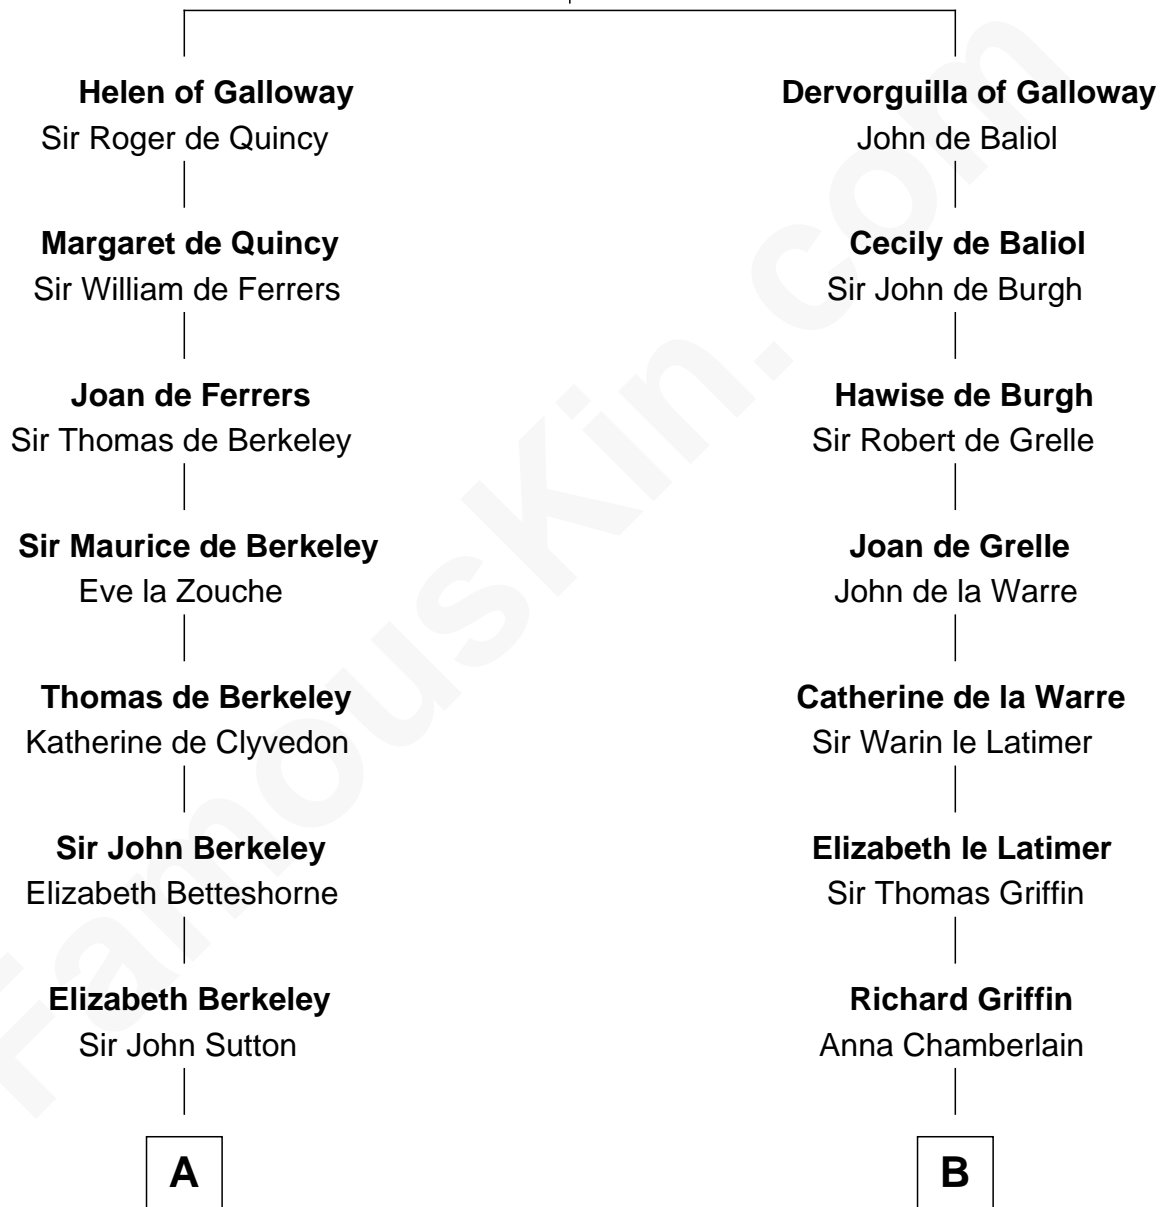

FamousKin.com Relationship Chart of

John Kerry

68th U.S. Secretary of State

21st cousin of

J.P. Morgan

American Banker and Art Collector

Alan of Galloway

*with wife
Helen de l'Isle*

*with wife
Margaret of Huntingdon*

C

Robert Charles Winthrop
Elizabeth Cabot Blanchard

Robert Charles Winthrop
Elizabeth Mason

Margaret Tyndal Winthrop
James Grant Forbes

Rosemary Isabel Forbes
Richard John Kerry