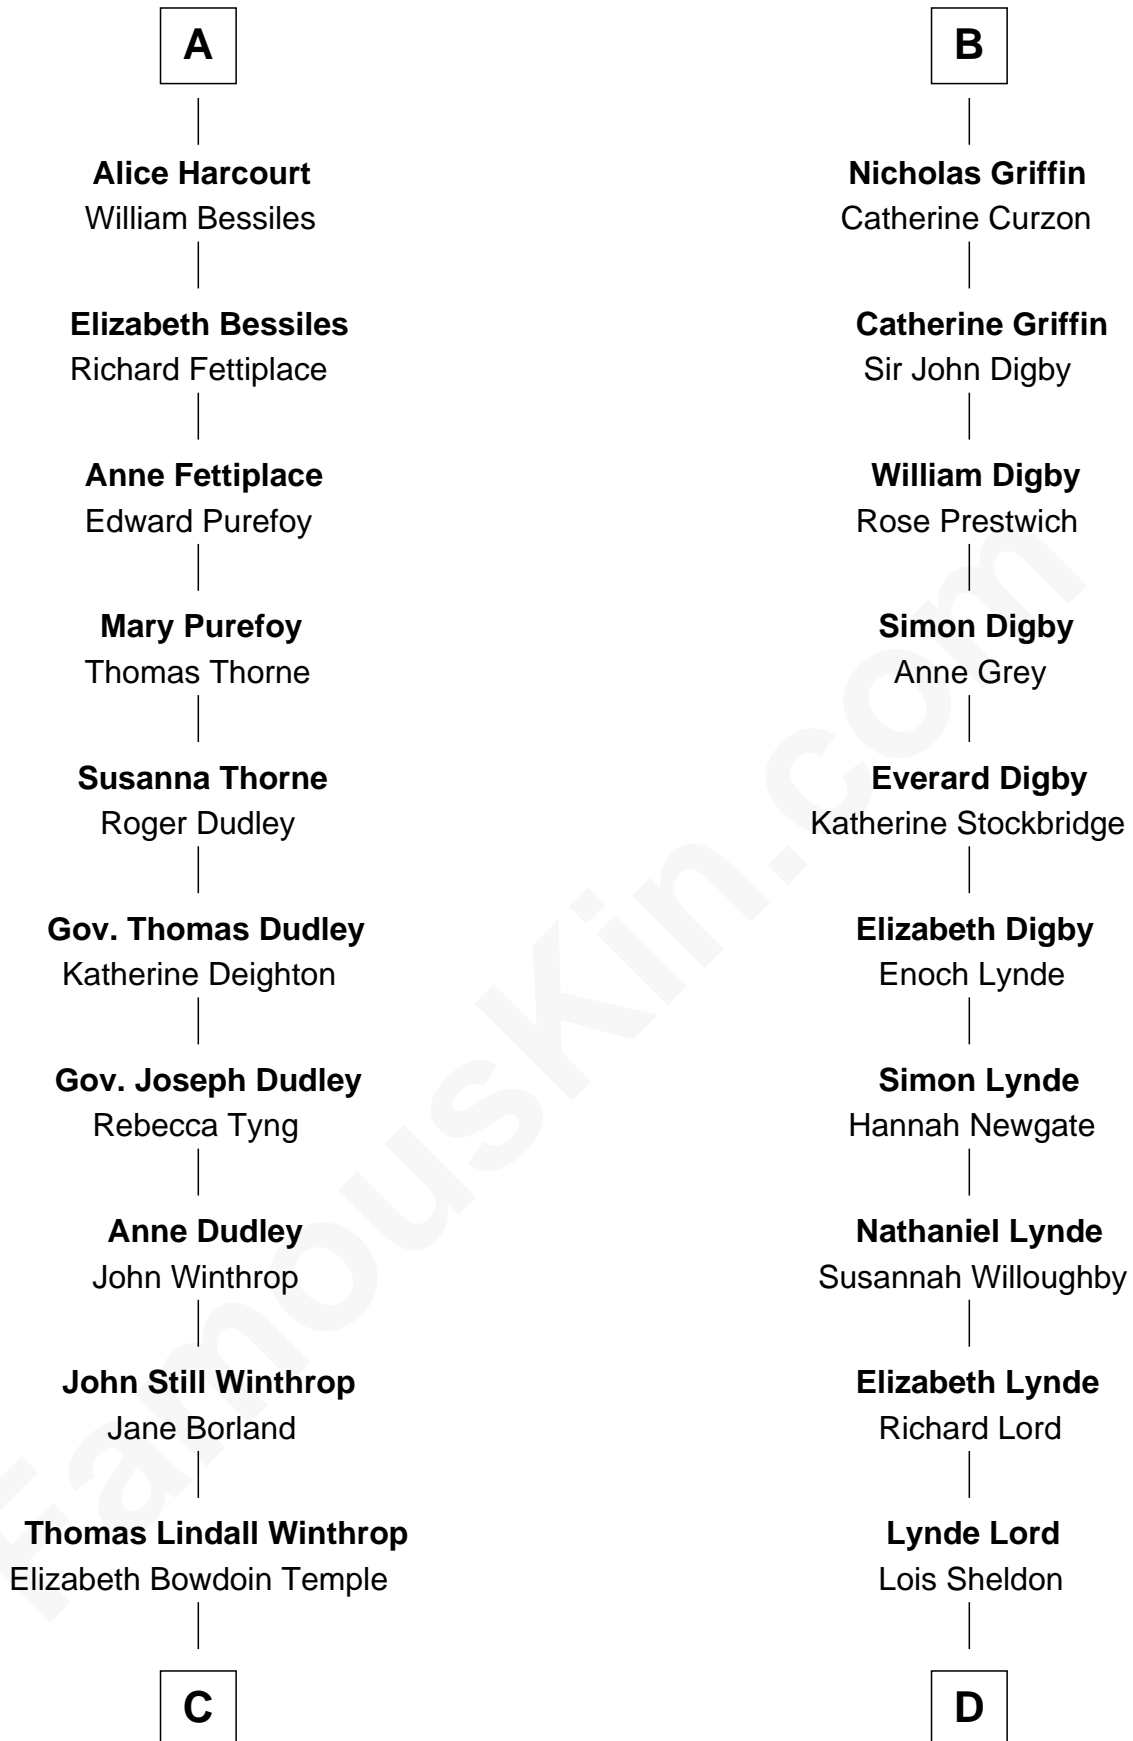

# FamousKin.com Relationship Chart of

**John Kerry**

*68th U.S. Secretary of State*

20th cousin 1 time removed of

**J.P. Morgan**

*American Banker and Art Collector*

**Sir William de Hastings**

Margaret le Bigod

**Hillary de Hastings**

Sir William de Harcourt

**Sir Richard de Harcourt**

Margaret Beke

**Sir John de Harcourt**

Eleanor la Zouche

**Sir William de Harcourt**

Joan de Grey

Sir Thomas Griffin

**Richard Griffin**

Anna Chamberlain

**Nicholas Griffin**

Margaret Pilkington

**B**

**C**

**Robert Charles Winthrop**  
Elizabeth Cabot Blanchard

**Robert Charles Winthrop**  
Elizabeth Mason

**Margaret Tyndal Winthrop**  
James Grant Forbes

**Rosemary Isabel Forbes**  
Richard John Kerry

**John Kerry**  
*68th U.S. Secretary of State*

**D**

**Lynde Lord**  
Mary Lyman