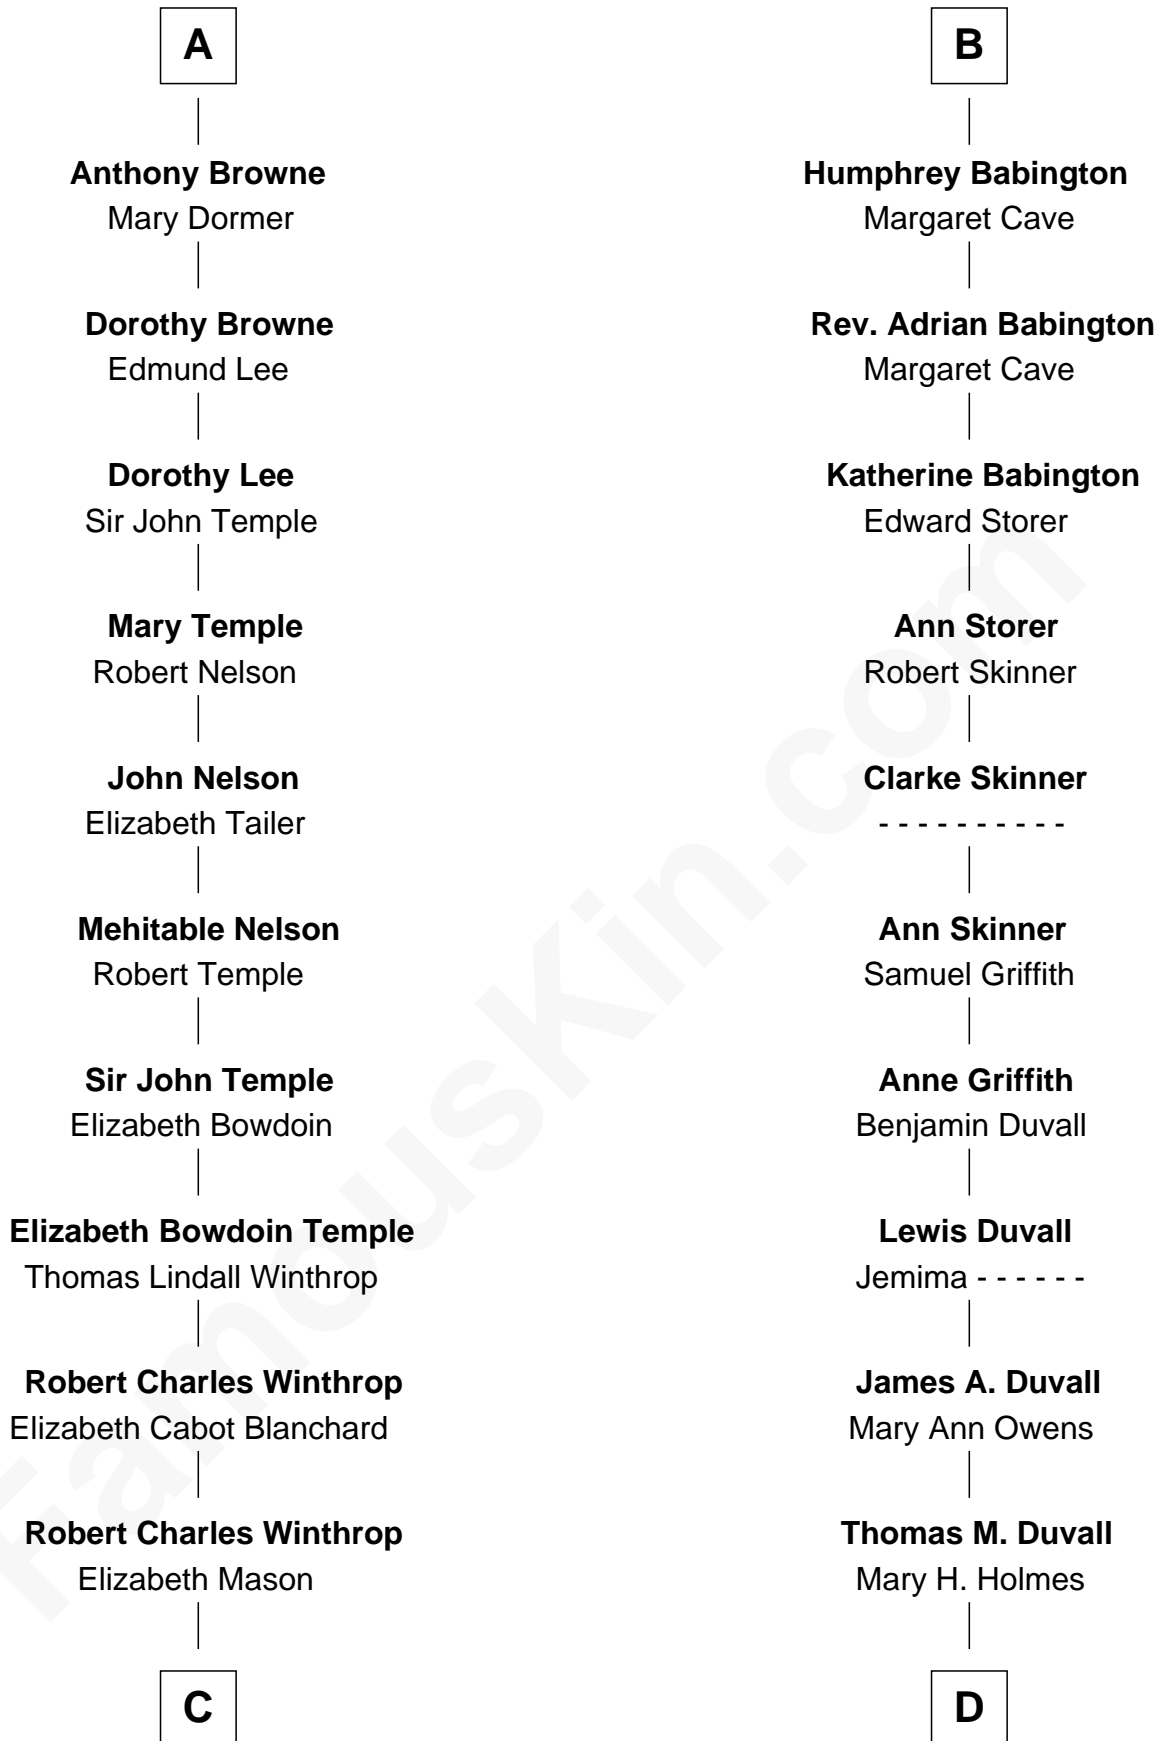

# FamousKin.com Relationship Chart of

**John Kerry**

68th U.S. Secretary of State

19th cousin 2 times removed of

**John Dye**

TV and Movie Actor - "Touched by an Angel"

**C**

**Margaret Tyndal Winthrop**

James Grant Forbes

**Rosemary Isabel Forbes**

Richard John Kerry

**John Kerry**

*68th U.S. Secretary of State*

**D**

**Felix M. Duvall**

Margaret E. Molloy