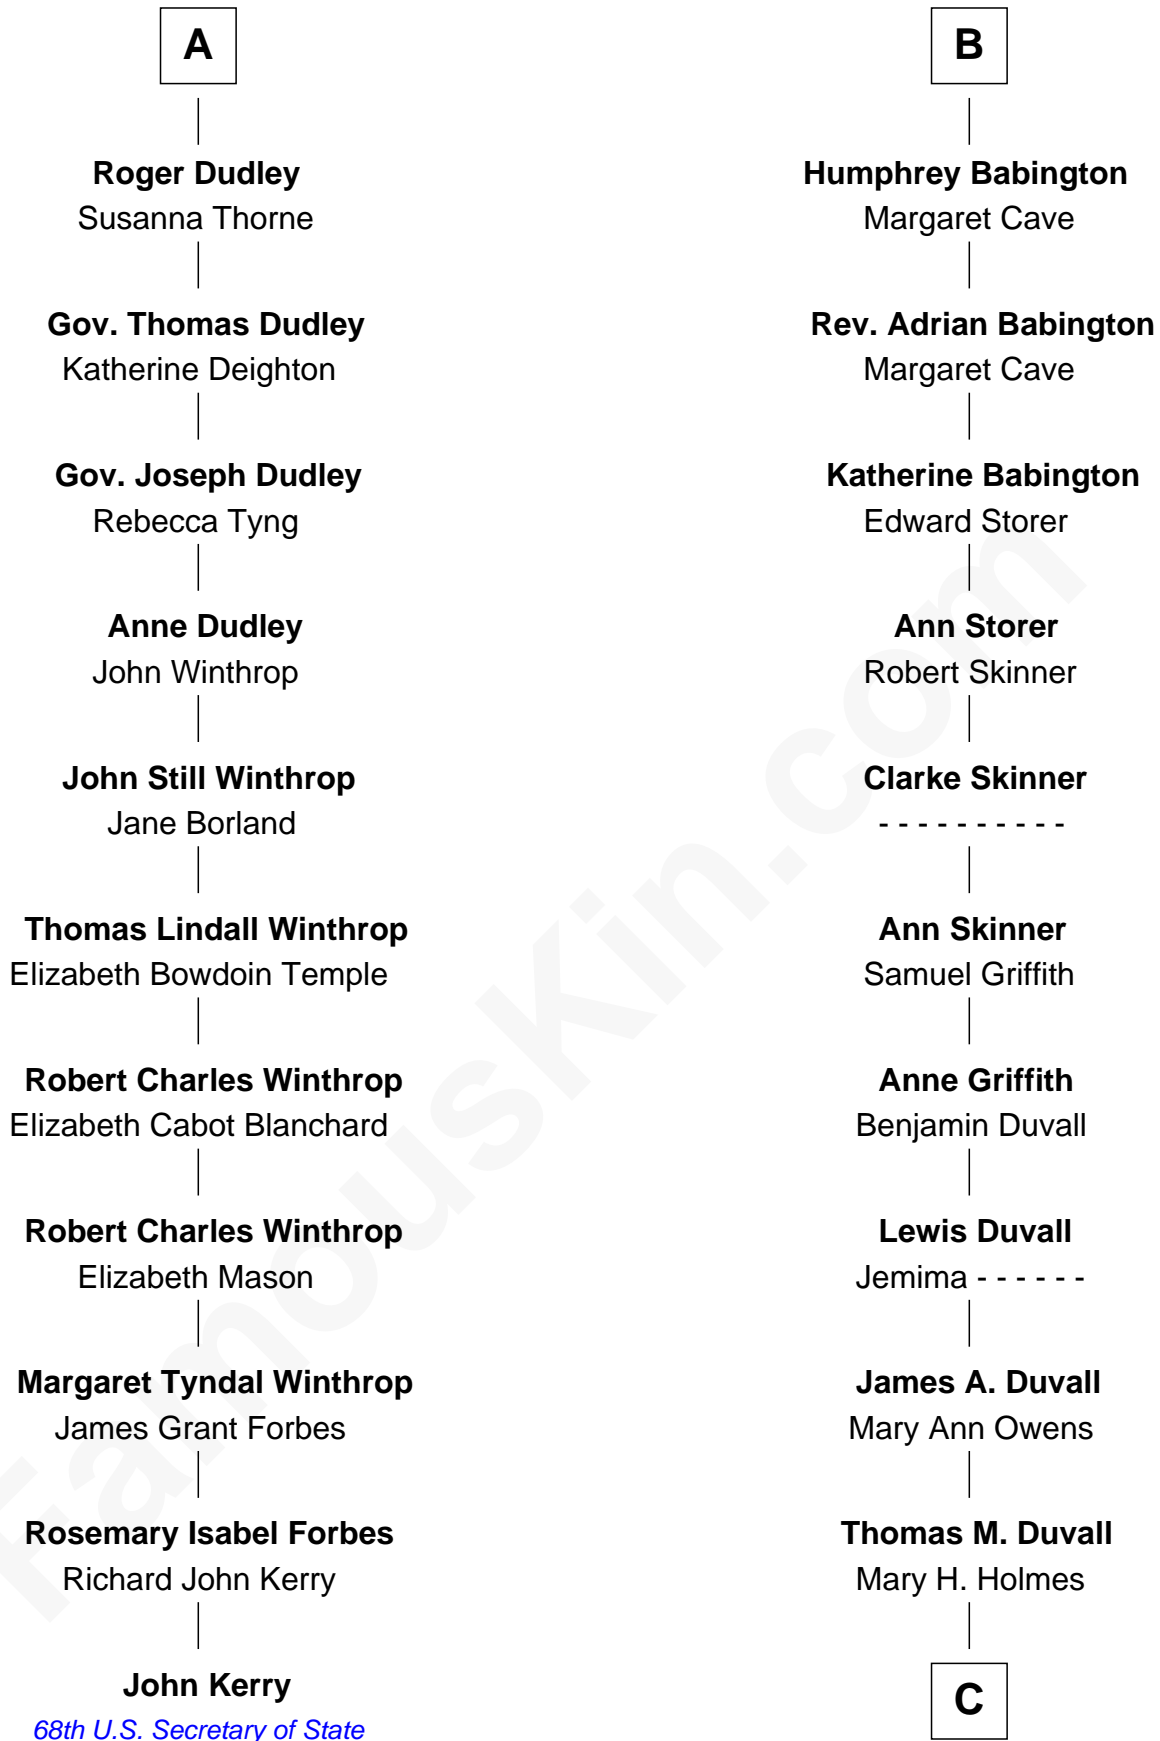

# FamousKin.com Relationship Chart of

**John Kerry**

68th U.S. Secretary of State

17th cousin 4 times removed of

**John Dye**

TV and Movie Actor - "Touched by an Angel"

**Sir Philip le Despencer**

Elizabeth - - - - -

**Alice le Despenser**

Sir John Sutton

**Sir John Sutton**

Constance Blount

**Sir John Sutton**

Elizabeth Berkeley

**Eleanor Sutton**

Sir Henry Beaumont

**John Beaumont**

Joan Mytton

**Eleanor Beaumont**

Humphrey Babington

**Thomas Babington**

Eleanor Humfrey

**B**

**C**

**Felix M. Duvall**

Margaret E. Molloy

**Robert Louis Duvall**

Edith Clara Tippet

**John Louis Duvall**

Irene Maree McMillen

**Lynn Maree Duvall**

Jim C. Dye