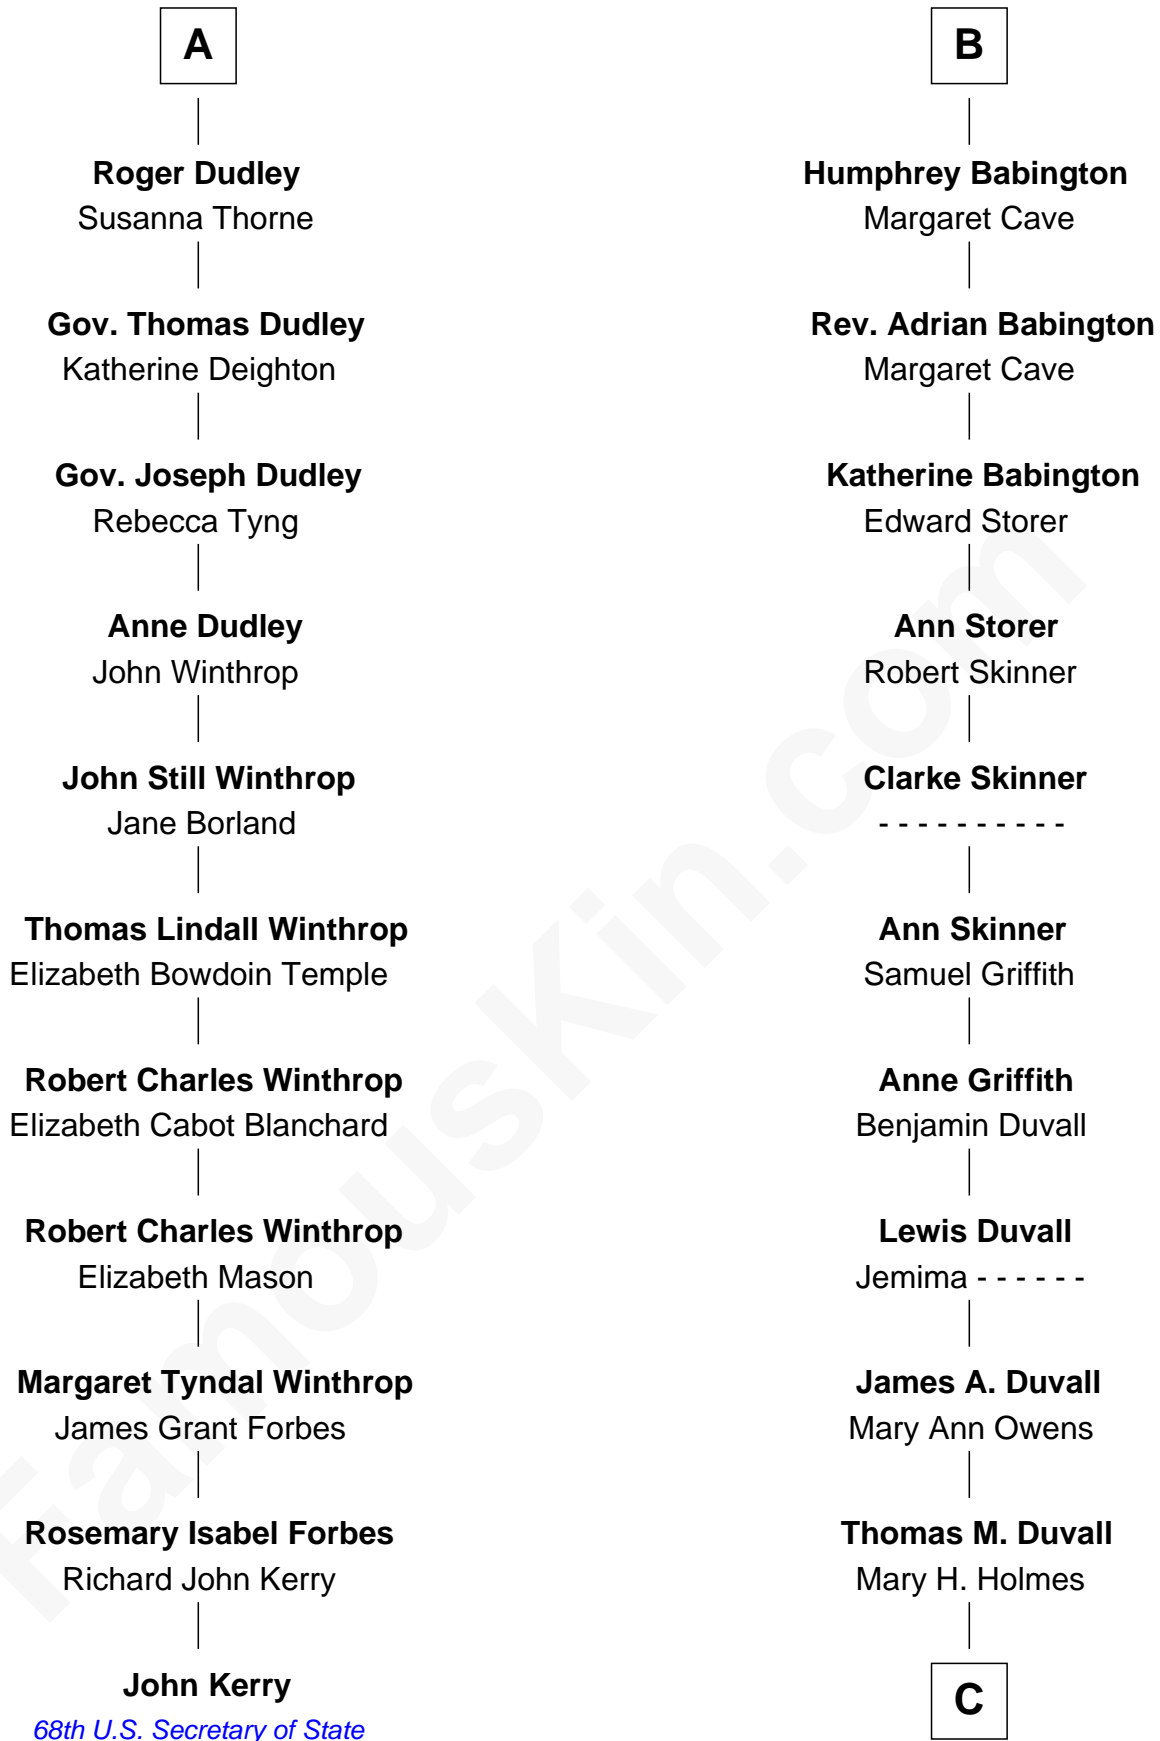

FamousKin.com Relationship Chart of

John Kerry

68th U.S. Secretary of State

17th cousin 4 times removed of

John Dye

TV and Movie Actor - "Touched by an Angel"

Sir Maurice de Berkeley

Eve la Zouche

Thomas de Berkeley
Katherine de Clyvedon

Sir John Berkeley
Elizabeth Betteshorne

Elizabeth Berkeley
Sir John Sutton

Sir Edmund Sutton
Joyce Tiptoft

Sir Edward Sutton
Cecily Willoughby

Sir John Sutton
Cecily Grey

Sir Henry Dudley
----- Ashton

Probable

A

Thomas de Berkeley
Katherine de Clyvedon

Sir John Berkeley
Elizabeth Betteshorne

Elizabeth Berkeley
Sir John Sutton

Eleanor Sutton
Sir Henry Beaumont

John Beaumont
Joan Mytton

Eleanor Beaumont
Humphrey Babington

Thomas Babington
Eleanor Humfrey

B

C

Felix M. Duvall

Margaret E. Molloy

Robert Louis Duvall

Edith Clara Tippet