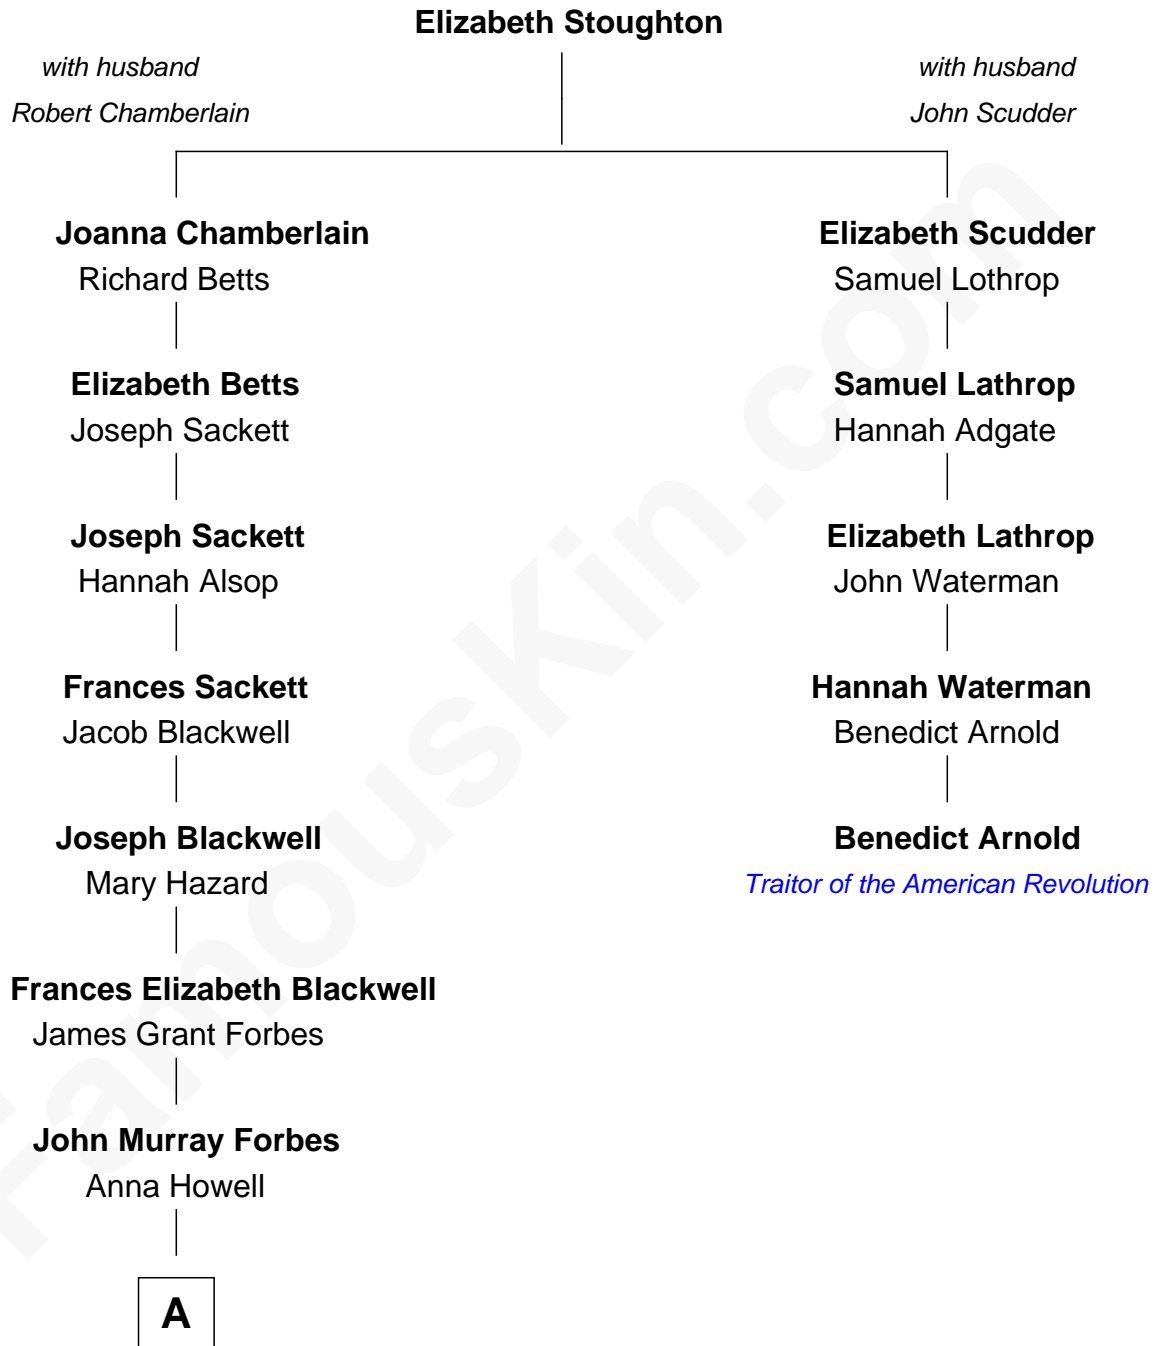

FamousKin.com Relationship Chart of

John Kerry

68th U.S. Secretary of State

4th cousin 6 times removed of

Benedict Arnold

Traitor of the American Revolution

A

Francis Blackwell Forbes

Isabel Clarke

James Grant Forbes

Margaret Tyndal Winthrop

Rosemary Isabel Forbes

Richard John Kerry

John Kerry

68th U.S. Secretary of State

FamousKin.com