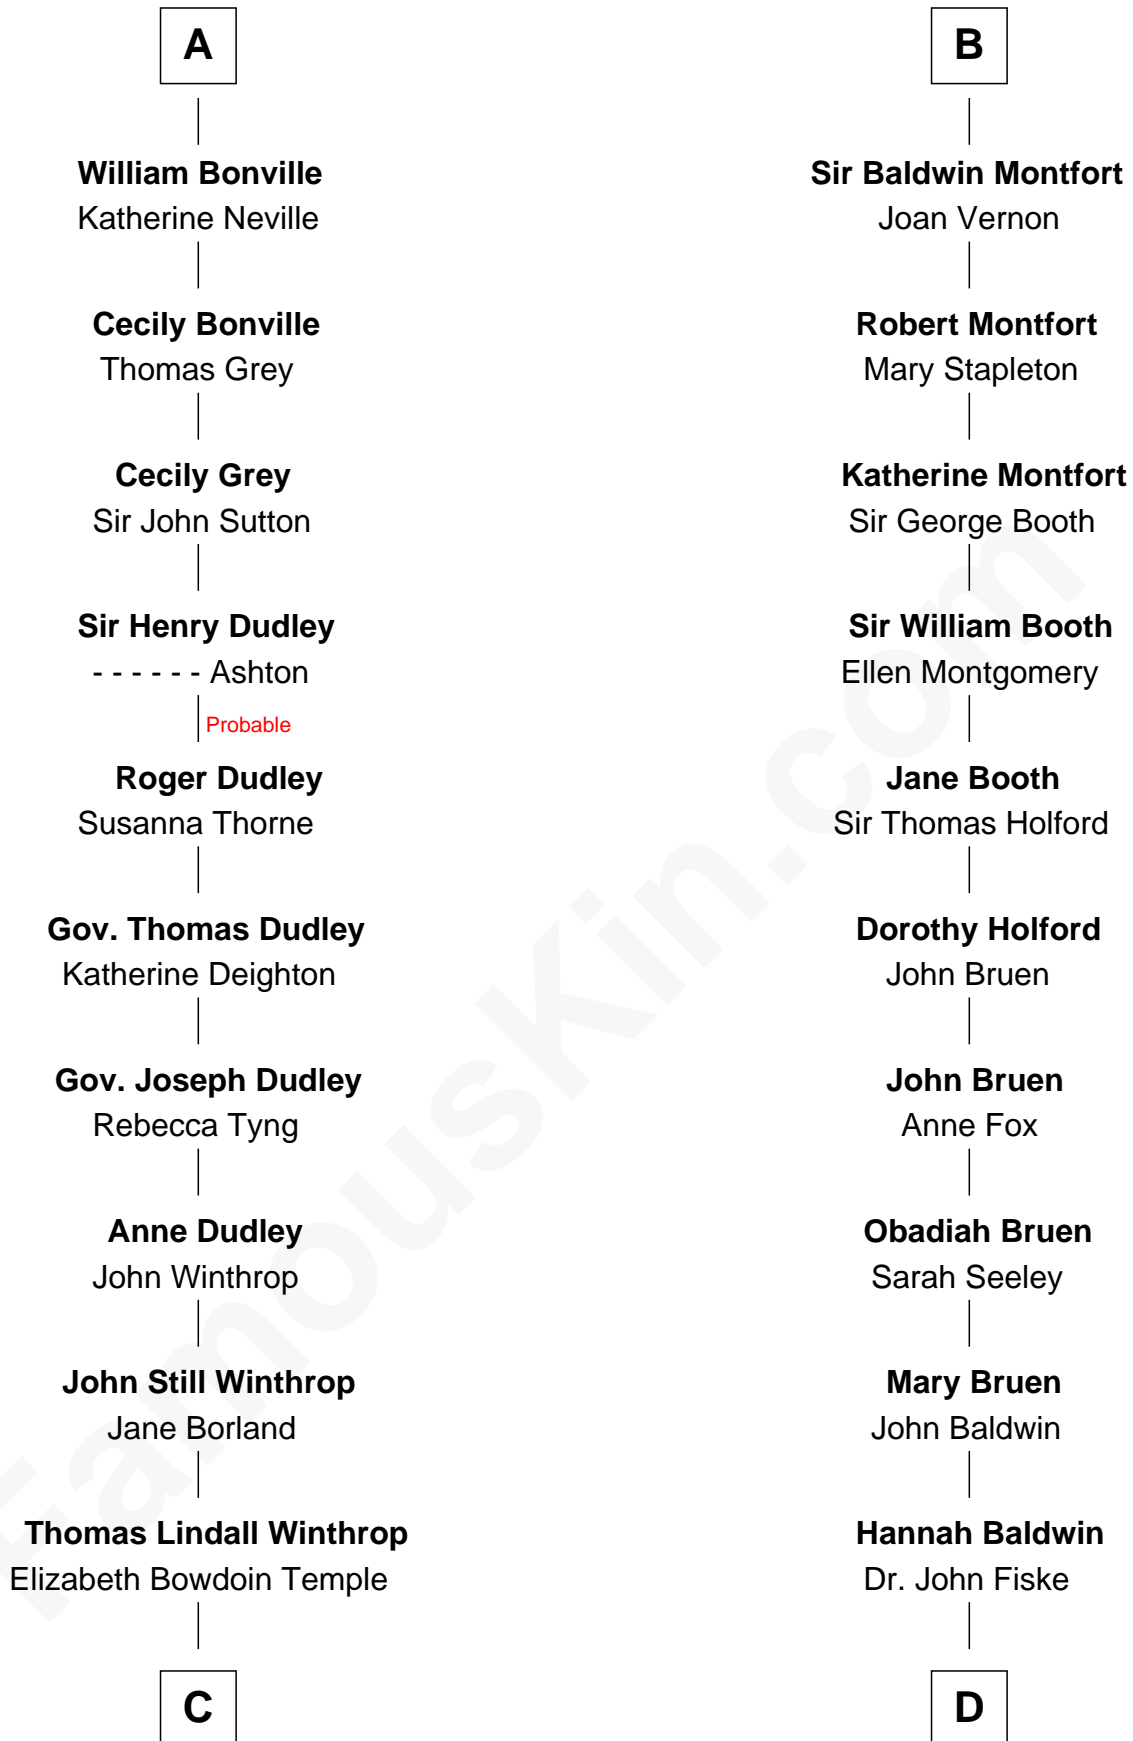

# FamousKin.com Relationship Chart of

**John Kerry**

68th U.S. Secretary of State

21st cousin of

**Stephen A. Douglas**

Participated in Lincoln-Douglas Debates

**Sir Humphrey de Bohun**

Maud of Eu

**C**

**Robert Charles Winthrop**  
Elizabeth Cabot Blanchard

**Robert Charles Winthrop**  
Elizabeth Mason

**Margaret Tyndal Winthrop**  
James Grant Forbes

**Rosemary Isabel Forbes**  
Richard John Kerry