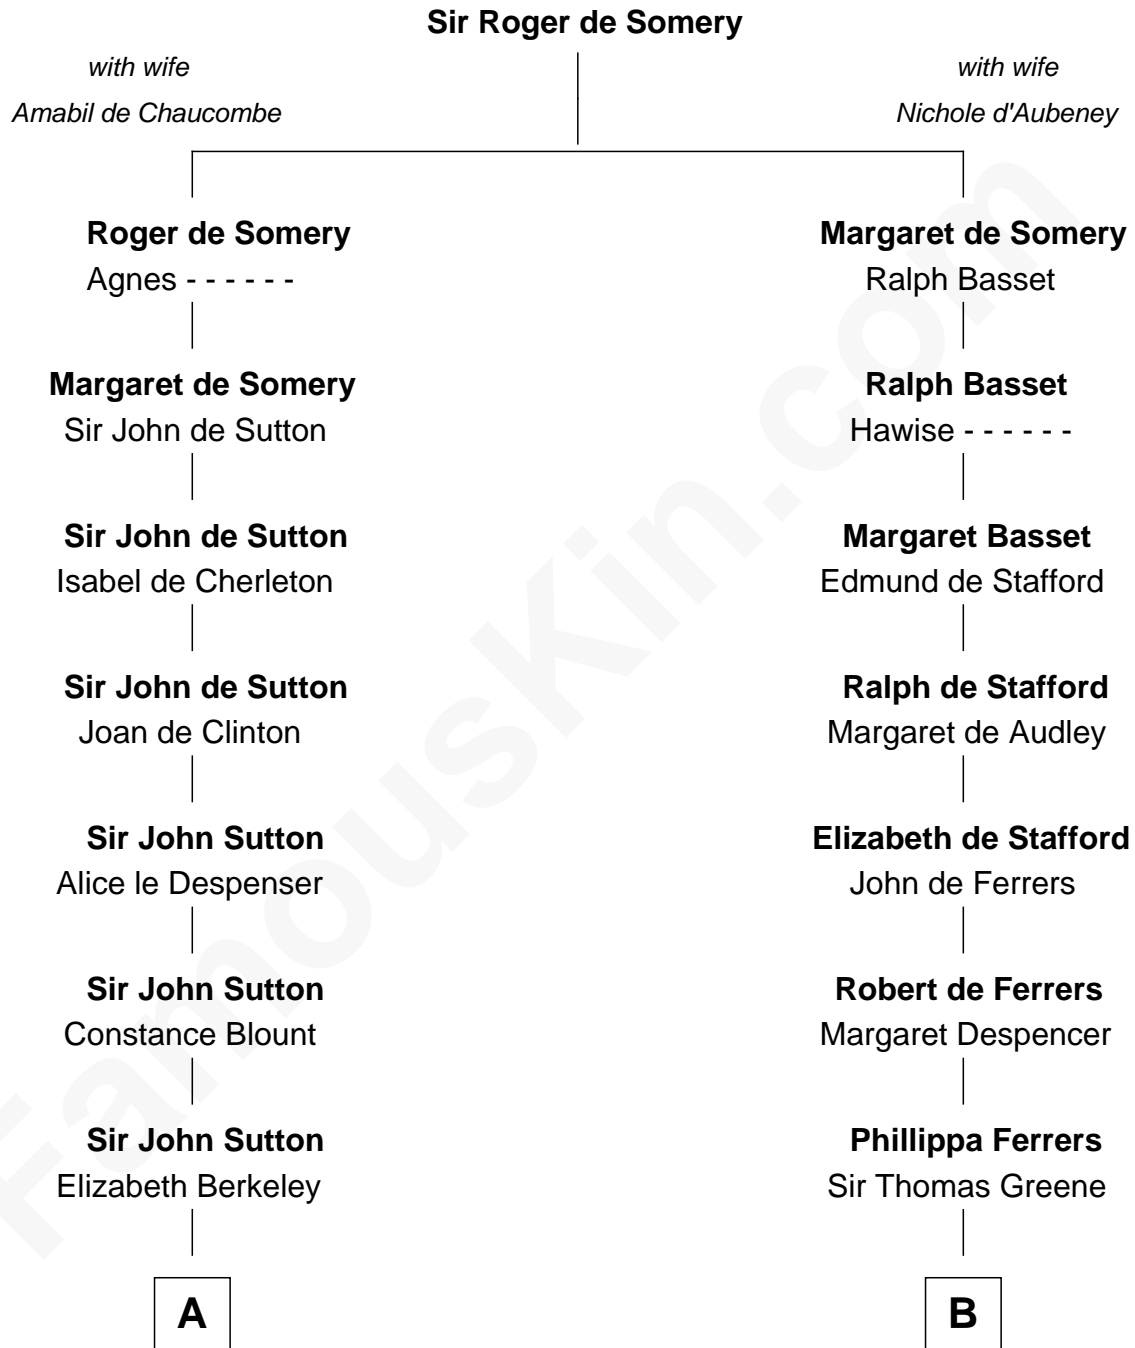

FamousKin.com Relationship Chart of

John Kerry

68th U.S. Secretary of State

21st cousin of

Stephen A. Douglas

Participated in Lincoln-Douglas Debates

C

Robert Charles Winthrop
Elizabeth Cabot Blanchard

Robert Charles Winthrop
Elizabeth Mason

Margaret Tyndal Winthrop
James Grant Forbes

Rosemary Isabel Forbes
Richard John Kerry

John Kerry
68th U.S. Secretary of State

D

Nicholas Gardiner
Martha Havens

Martha Gardiner
Stephen Arnold