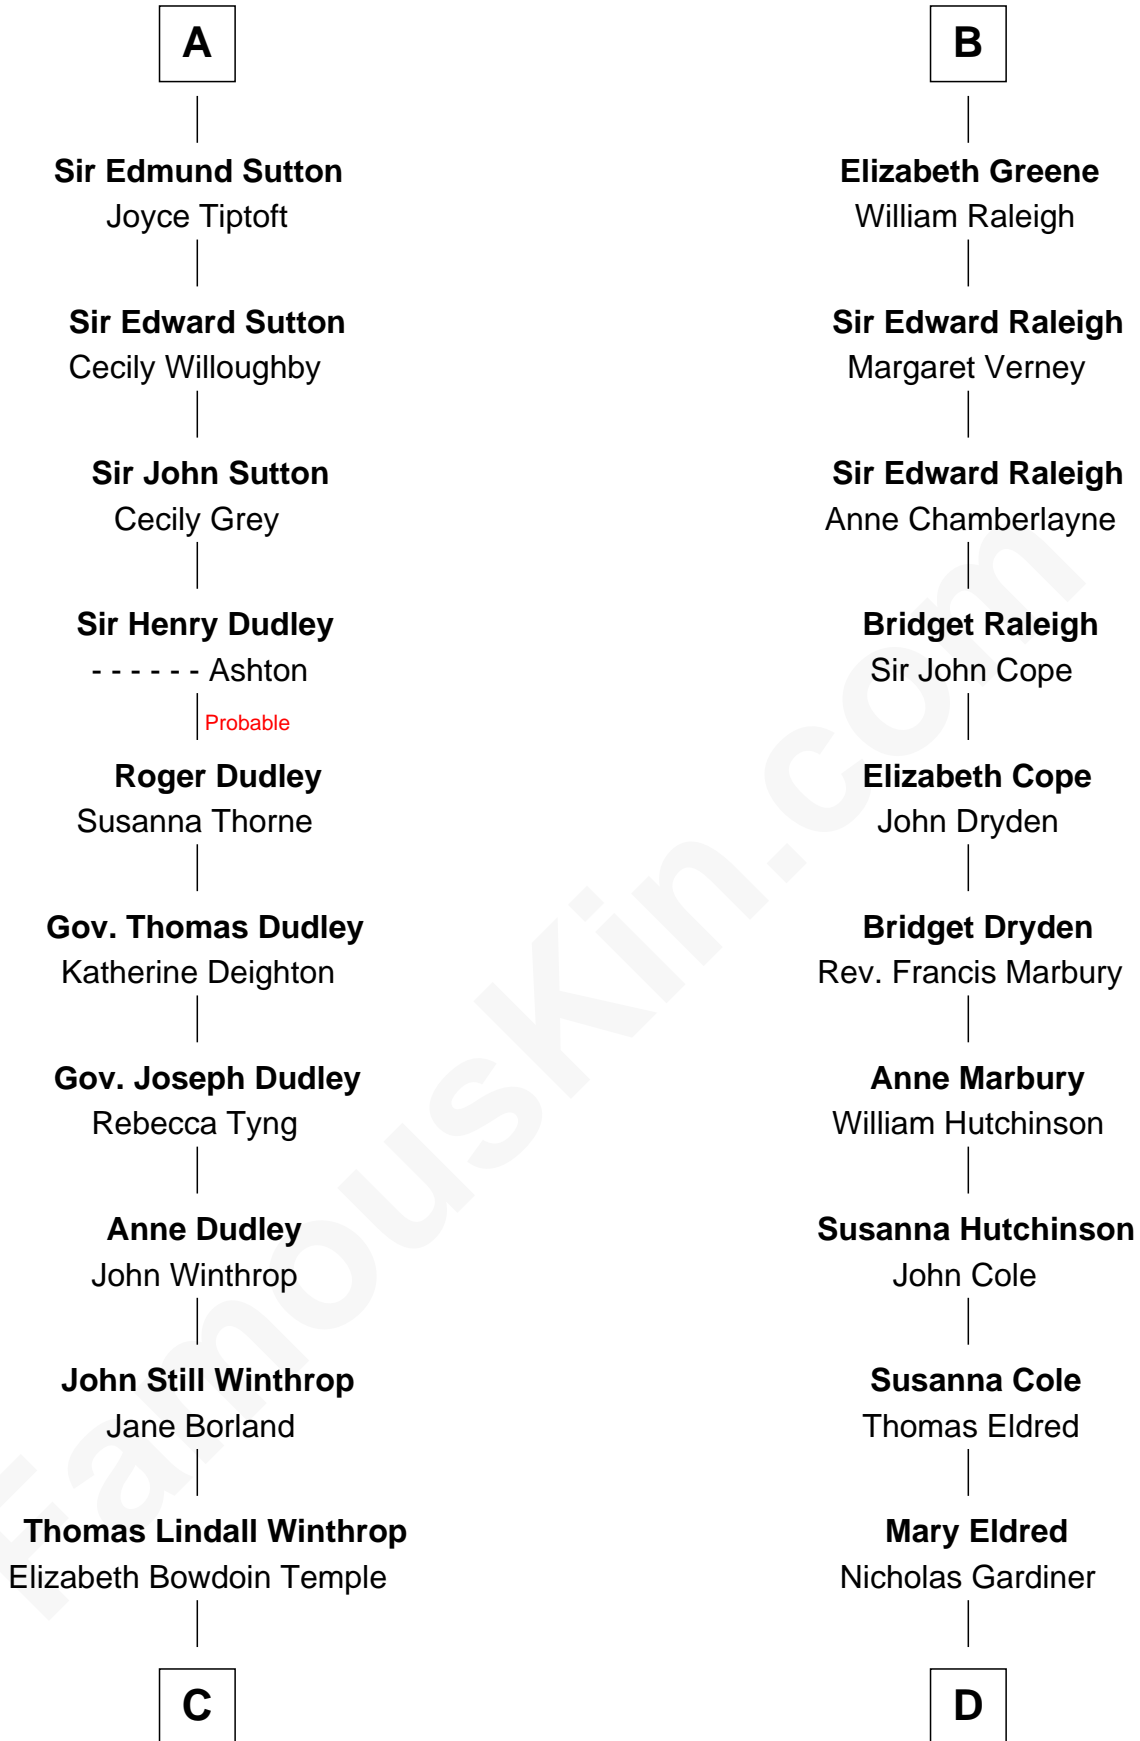

FamousKin.com Relationship Chart of

John Kerry

68th U.S. Secretary of State

21st cousin of

Stephen A. Douglas

Participated in Lincoln-Douglas Debates

C

Robert Charles Winthrop
Elizabeth Cabot Blanchard

Robert Charles Winthrop
Elizabeth Mason

Margaret Tyndal Winthrop
James Grant Forbes

Rosemary Isabel Forbes
Richard John Kerry

John Kerry
68th U.S. Secretary of State

D

Nicholas Gardiner
Martha Havens

Martha Gardiner
Stephen Arnold