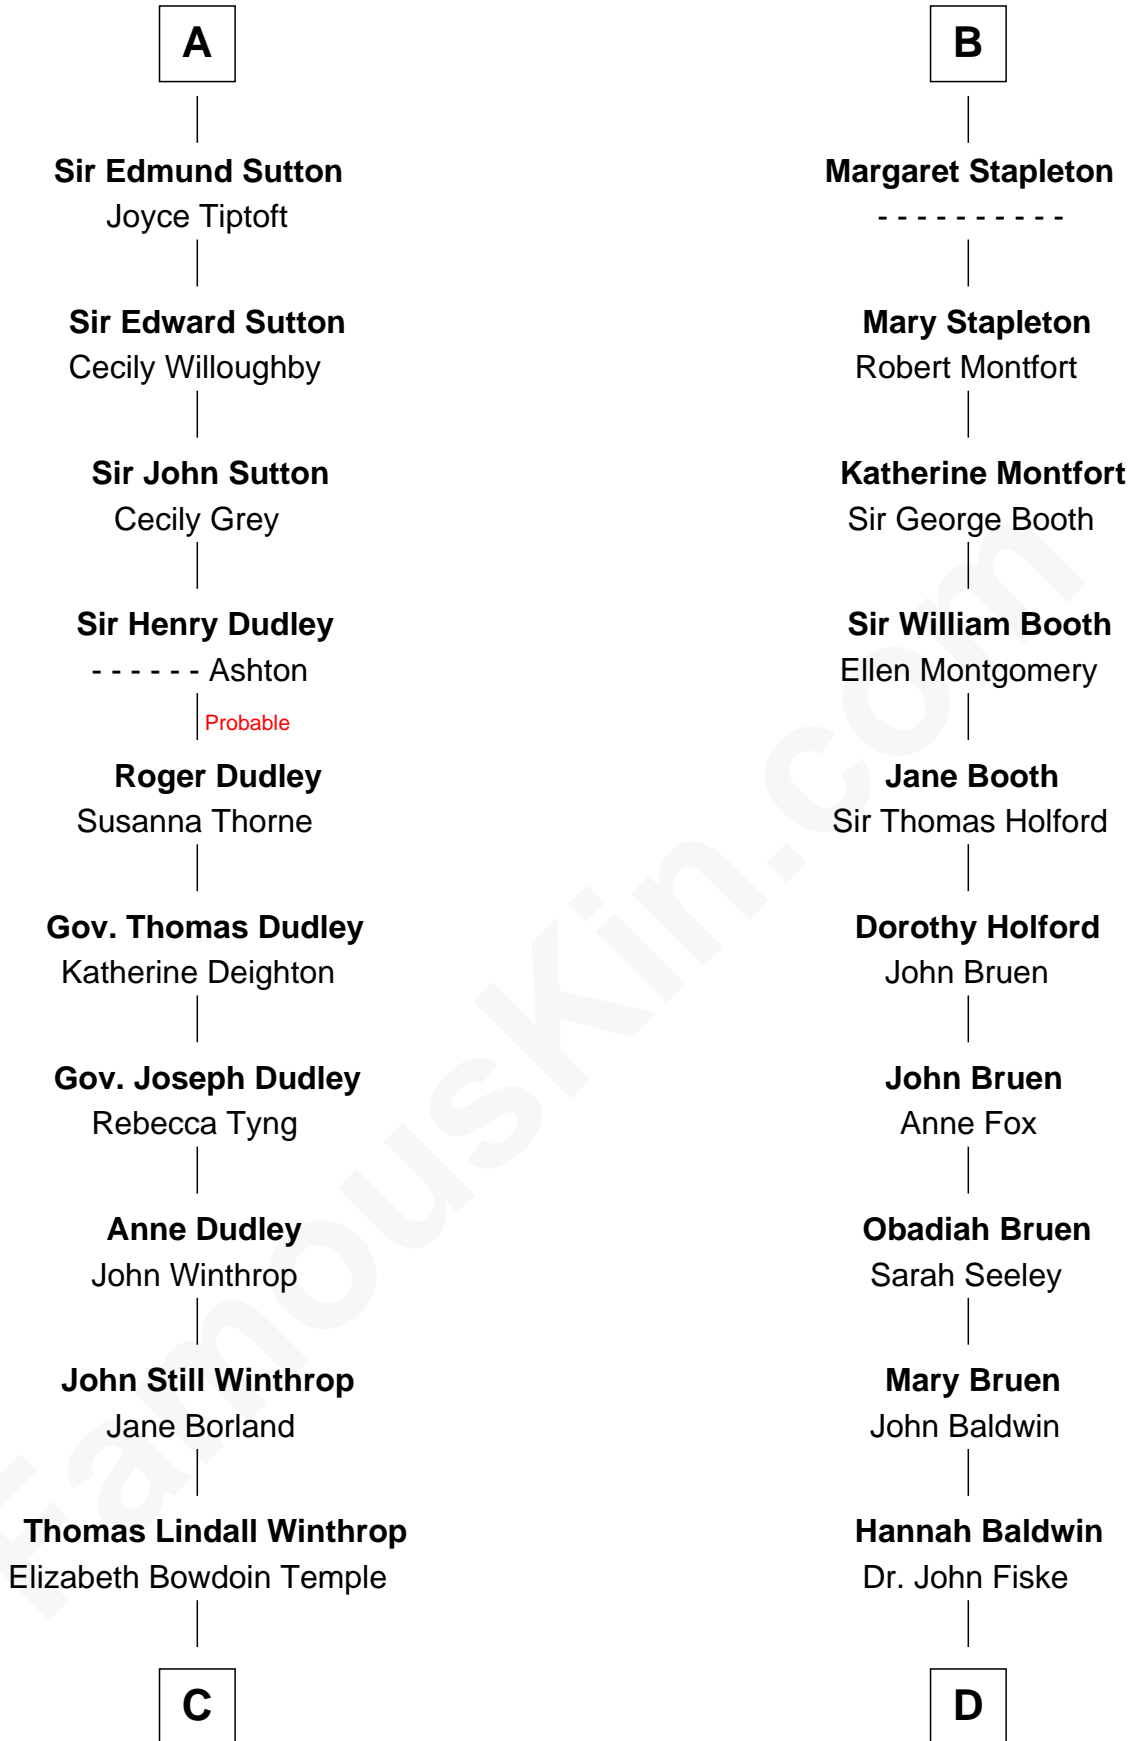

FamousKin.com Relationship Chart of

John Kerry

68th U.S. Secretary of State

21st cousin of

Stephen A. Douglas

Participated in Lincoln-Douglas Debates

C

Robert Charles Winthrop
Elizabeth Cabot Blanchard

Robert Charles Winthrop
Elizabeth Mason

Margaret Tyndal Winthrop
James Grant Forbes

Rosemary Isabel Forbes
Richard John Kerry

John Kerry
68th U.S. Secretary of State

D

Benjamin Fiske
Abigail Bowen

Benjamin Fiske
Susannah Briggs