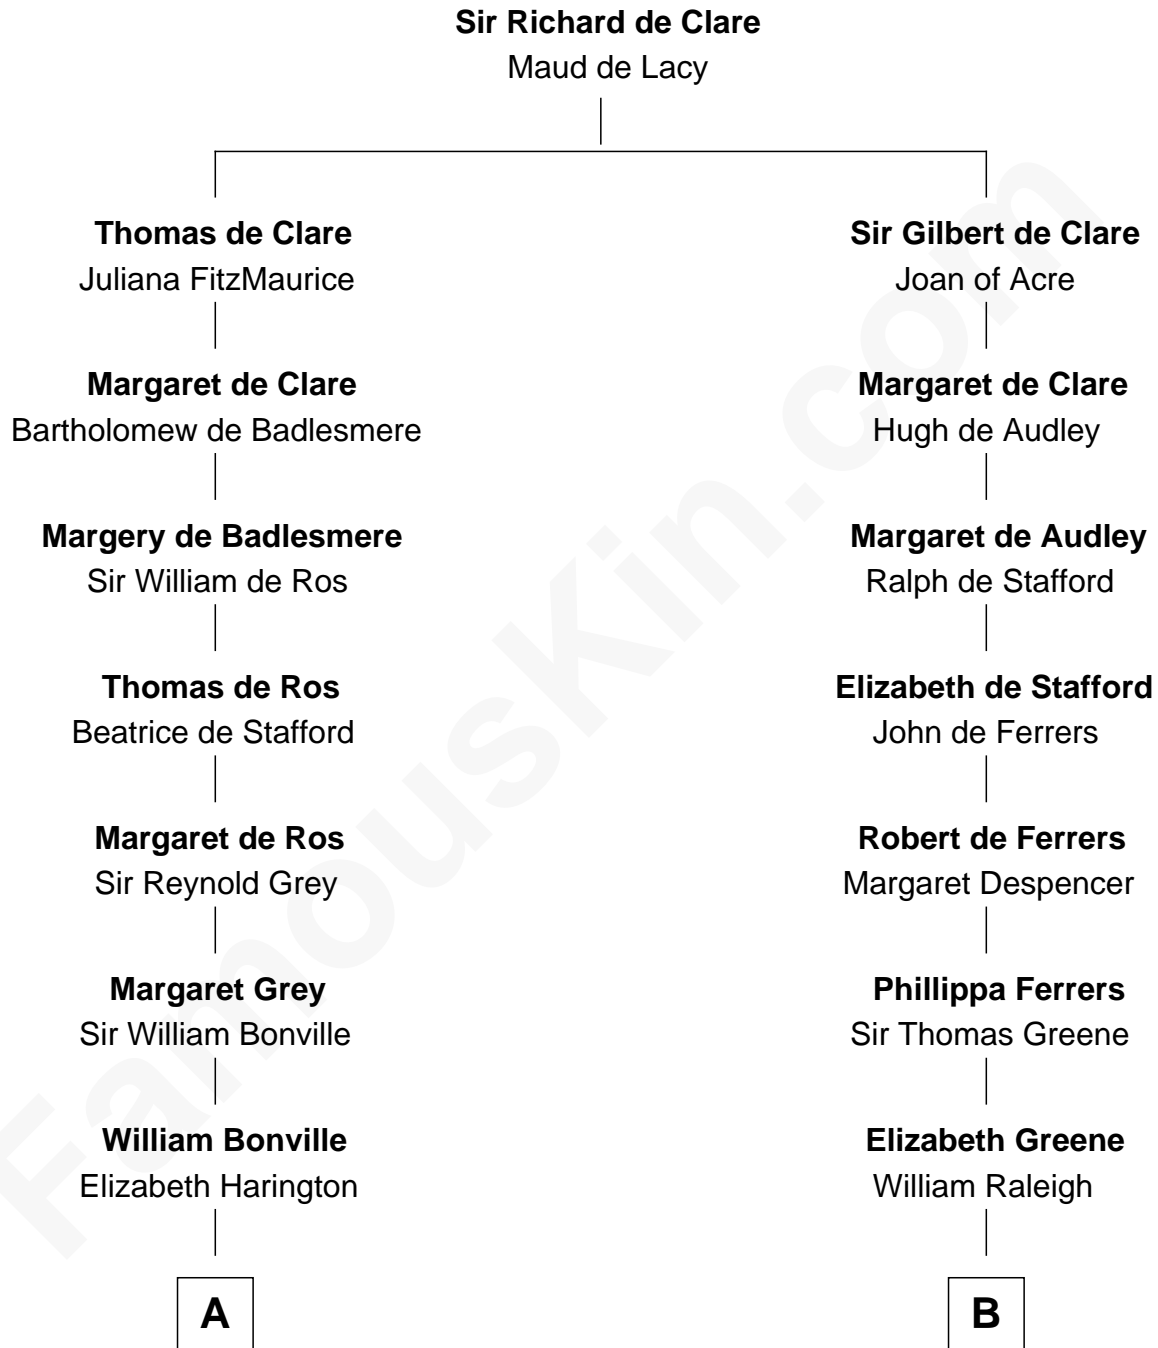

FamousKin.com

Relationship Chart of

John Kerry

68th U.S. Secretary of State

20th cousin 1 time removed of

Stephen A. Douglas

Participated in Lincoln-Douglas Debates

C

Robert Charles Winthrop
Elizabeth Cabot Blanchard

Robert Charles Winthrop
Elizabeth Mason

Margaret Tyndal Winthrop
James Grant Forbes

Rosemary Isabel Forbes
Richard John Kerry

John Kerry
68th U.S. Secretary of State