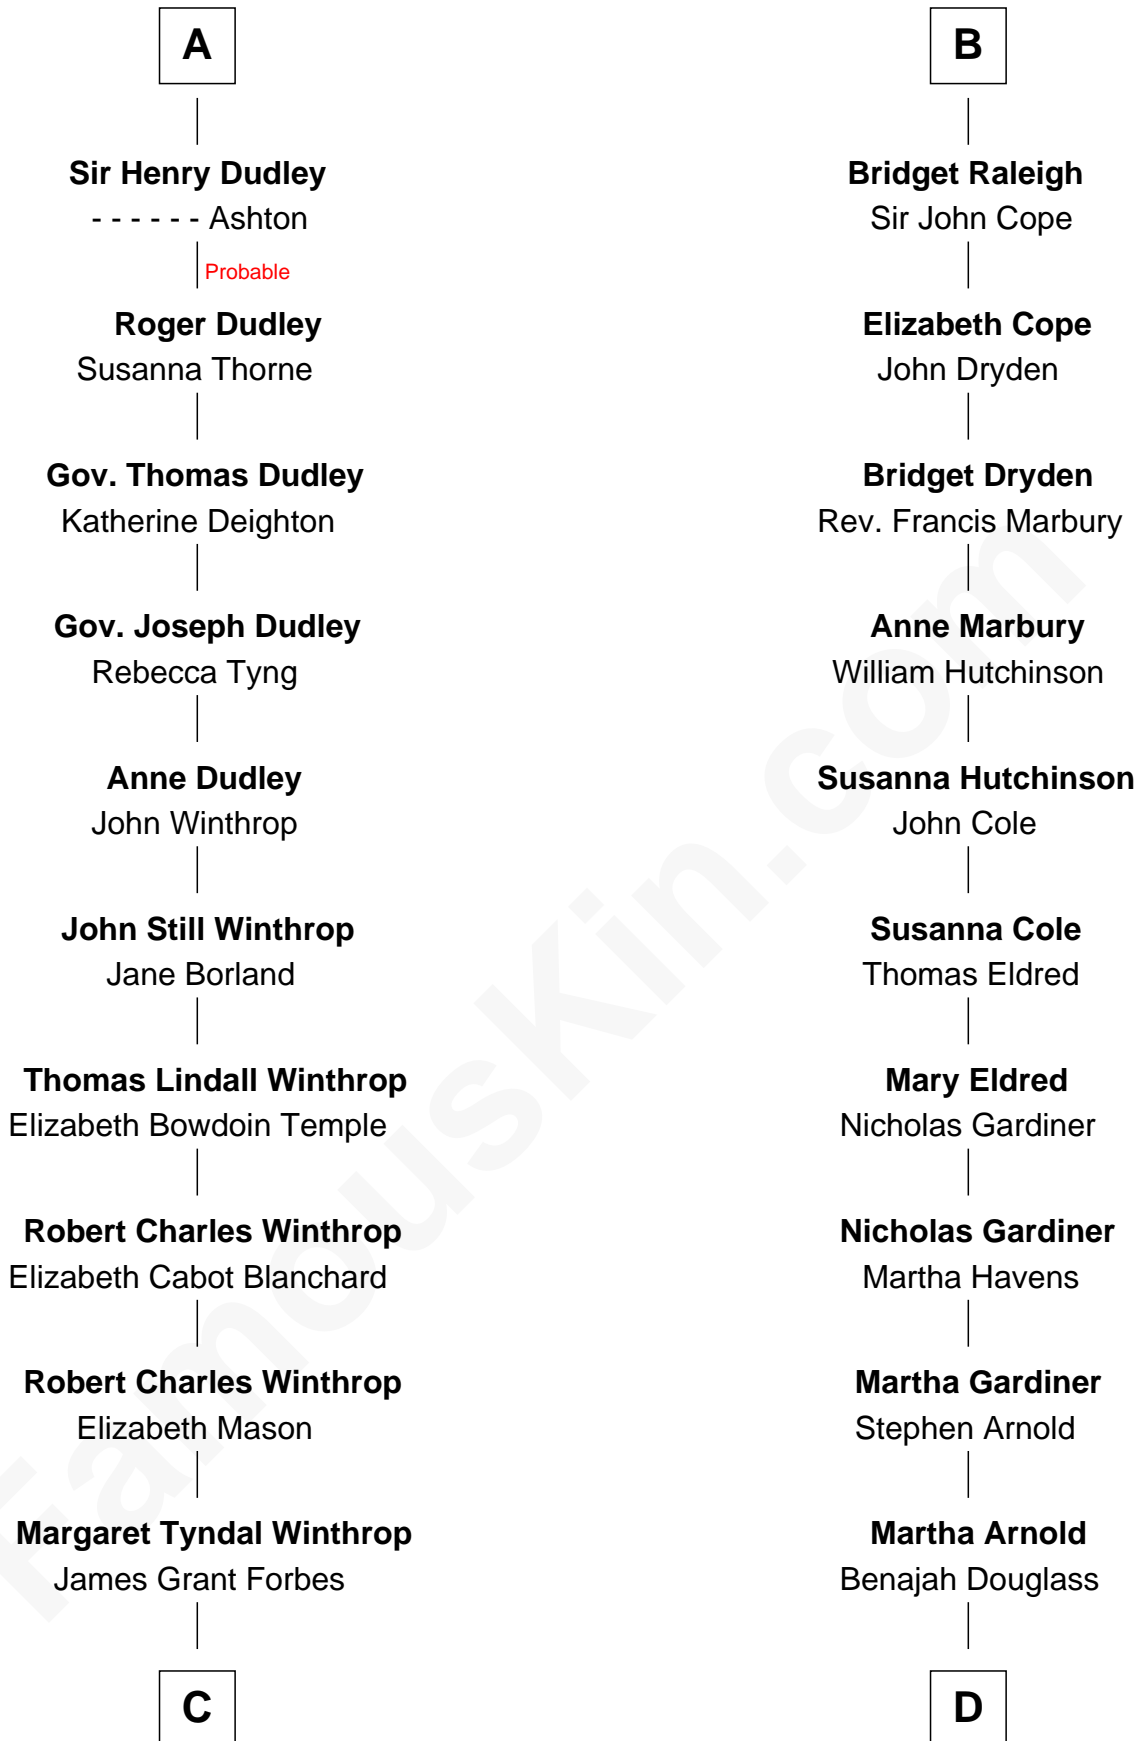

# FamousKin.com Relationship Chart of

**John Kerry**

68th U.S. Secretary of State

18th cousin of

**Stephen A. Douglas**

Participated in Lincoln-Douglas Debates

**Edmund Fitzalan**

Alice de Warenne

**Richard Fitzalan**  
Eleanor Plantagenet

**Alice Fitzalan**  
Sir Thomas de Holand

**Eleanor Holand**  
Edward Cherleton

**Joyce Cherleton**  
Sir John Tiptoft

**Joyce Tiptoft**  
Sir Edmund Sutton

**Sir Edward Sutton**  
Cecily Willoughby

**Sir John Sutton**  
Cecily Grey

**A**

**Mary Fitzalan**  
John le Strange

**Ankaret le Strange**  
Sir Richard Talbot

**Mary Talbot**  
Sir Thomas Greene

**Sir Thomas Greene**  
Phillippa Ferrers

**Elizabeth Greene**  
William Raleigh

**Sir Edward Raleigh**  
Margaret Verney

**Sir Edward Raleigh**  
Anne Chamberlayne

**B**

**C**

**Rosemary Isabel Forbes**

Richard John Kerry

**John Kerry**

*68th U.S. Secretary of State*