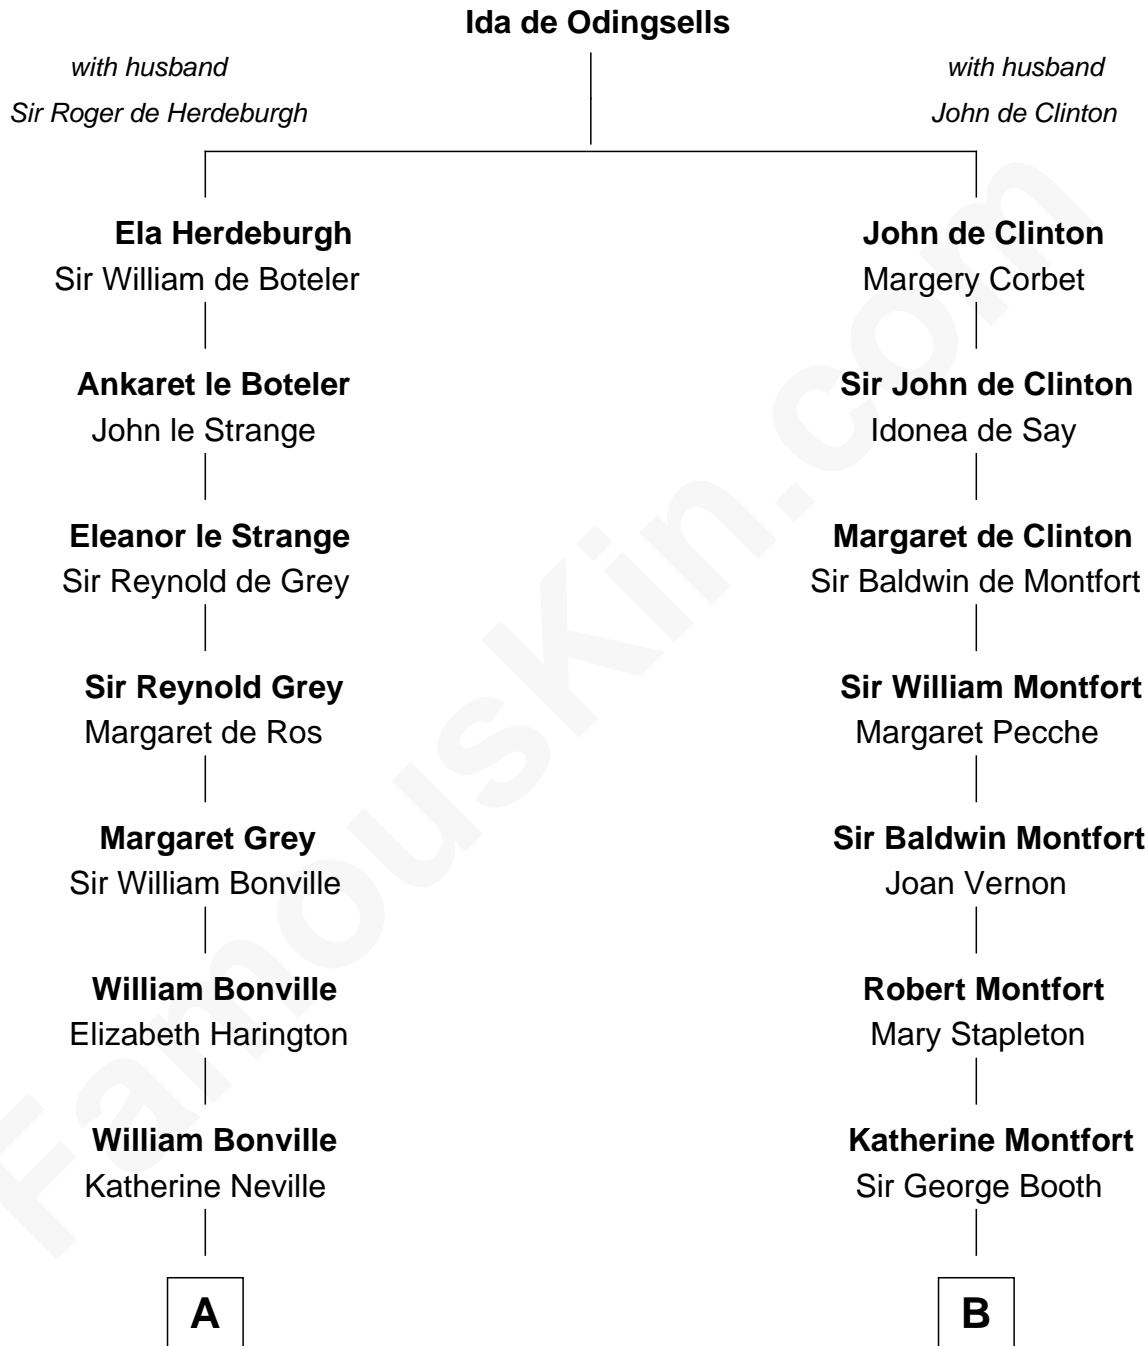

FamousKin.com Relationship Chart of John Kerry

68th U.S. Secretary of State

18th cousin 2 times removed of

Stephen A. Douglas

Participated in Lincoln-Douglas Debates

C

Robert Charles Winthrop

Elizabeth Mason

Margaret Tyndal Winthrop

James Grant Forbes

Rosemary Isabel Forbes

Richard John Kerry

John Kerry

68th U.S. Secretary of State

D

Sarah Fiske