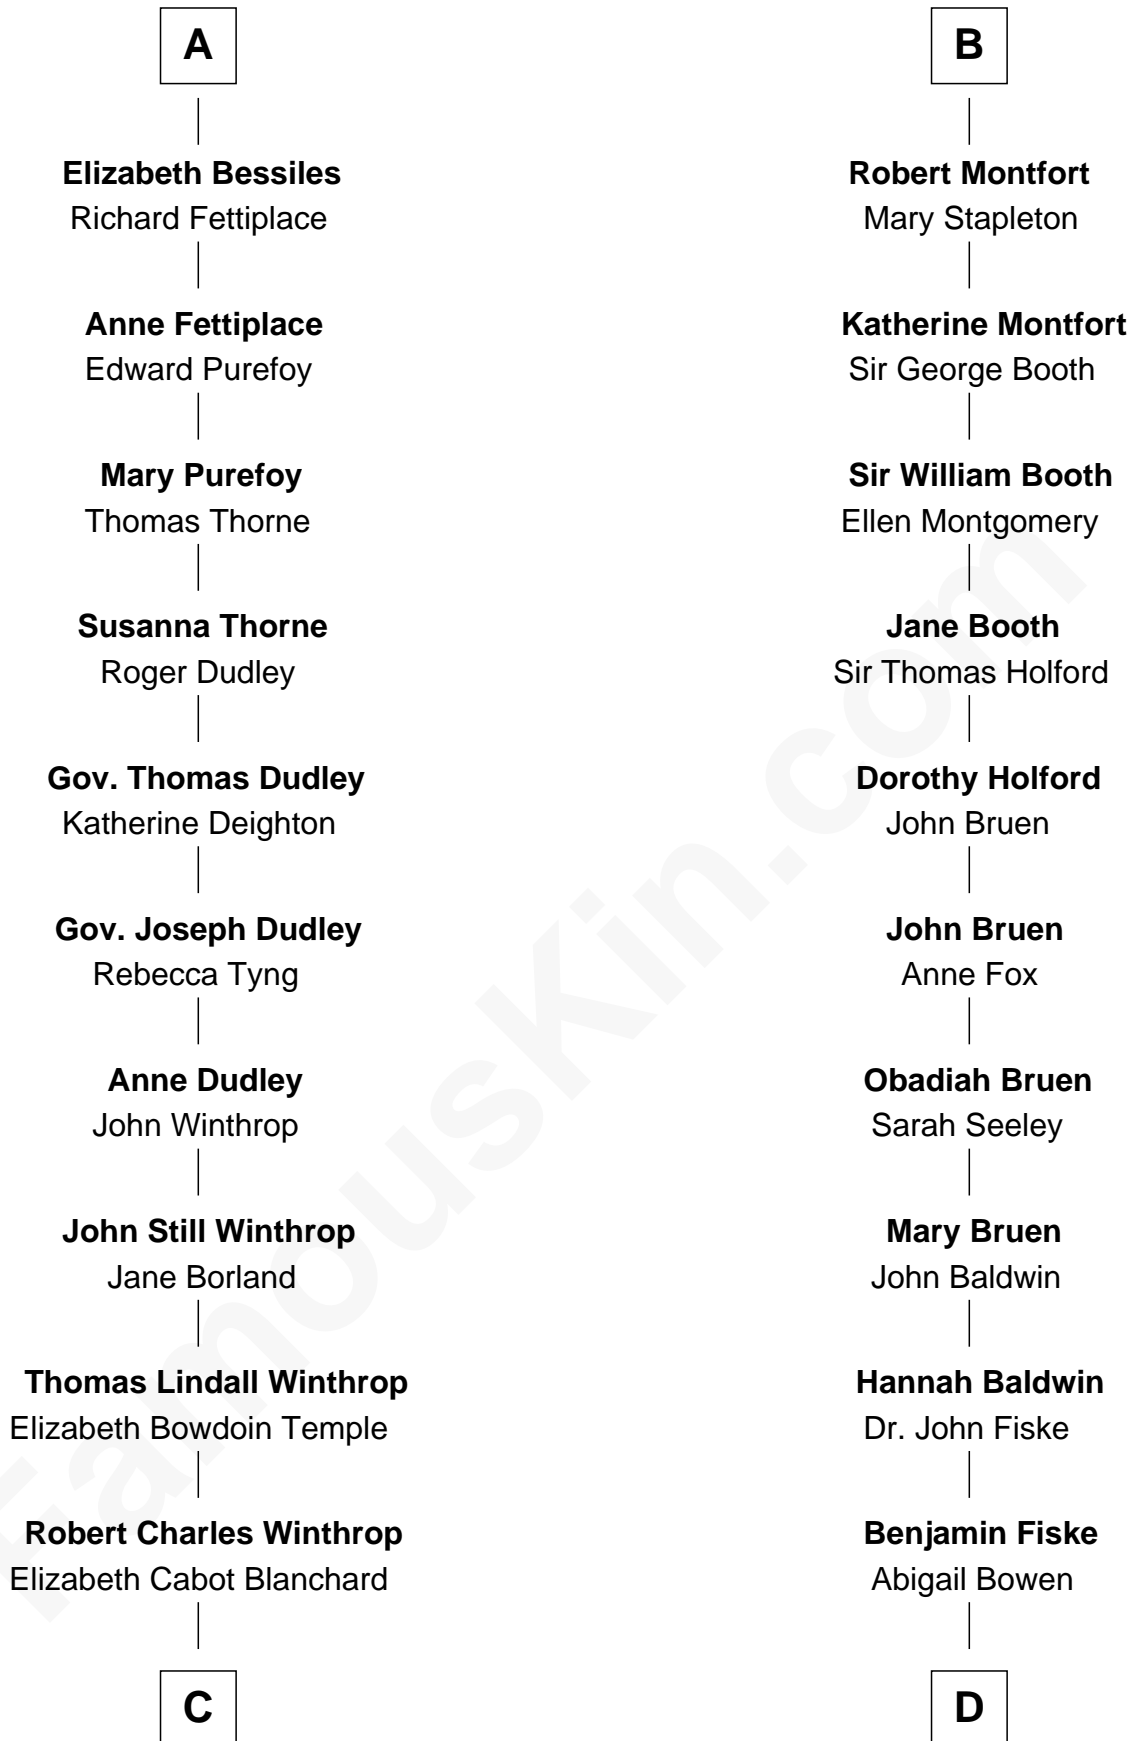

# FamousKin.com Relationship Chart of

**John Kerry**

68th U.S. Secretary of State

20th cousin of

**Stephen A. Douglas**

Participated in Lincoln-Douglas Debates

**Sir Walter FitzRobert**

Ida Longespee

**C**

**Robert Charles Winthrop**

Elizabeth Mason

**Margaret Tyndal Winthrop**

James Grant Forbes

**Rosemary Isabel Forbes**

Richard John Kerry

**John Kerry**