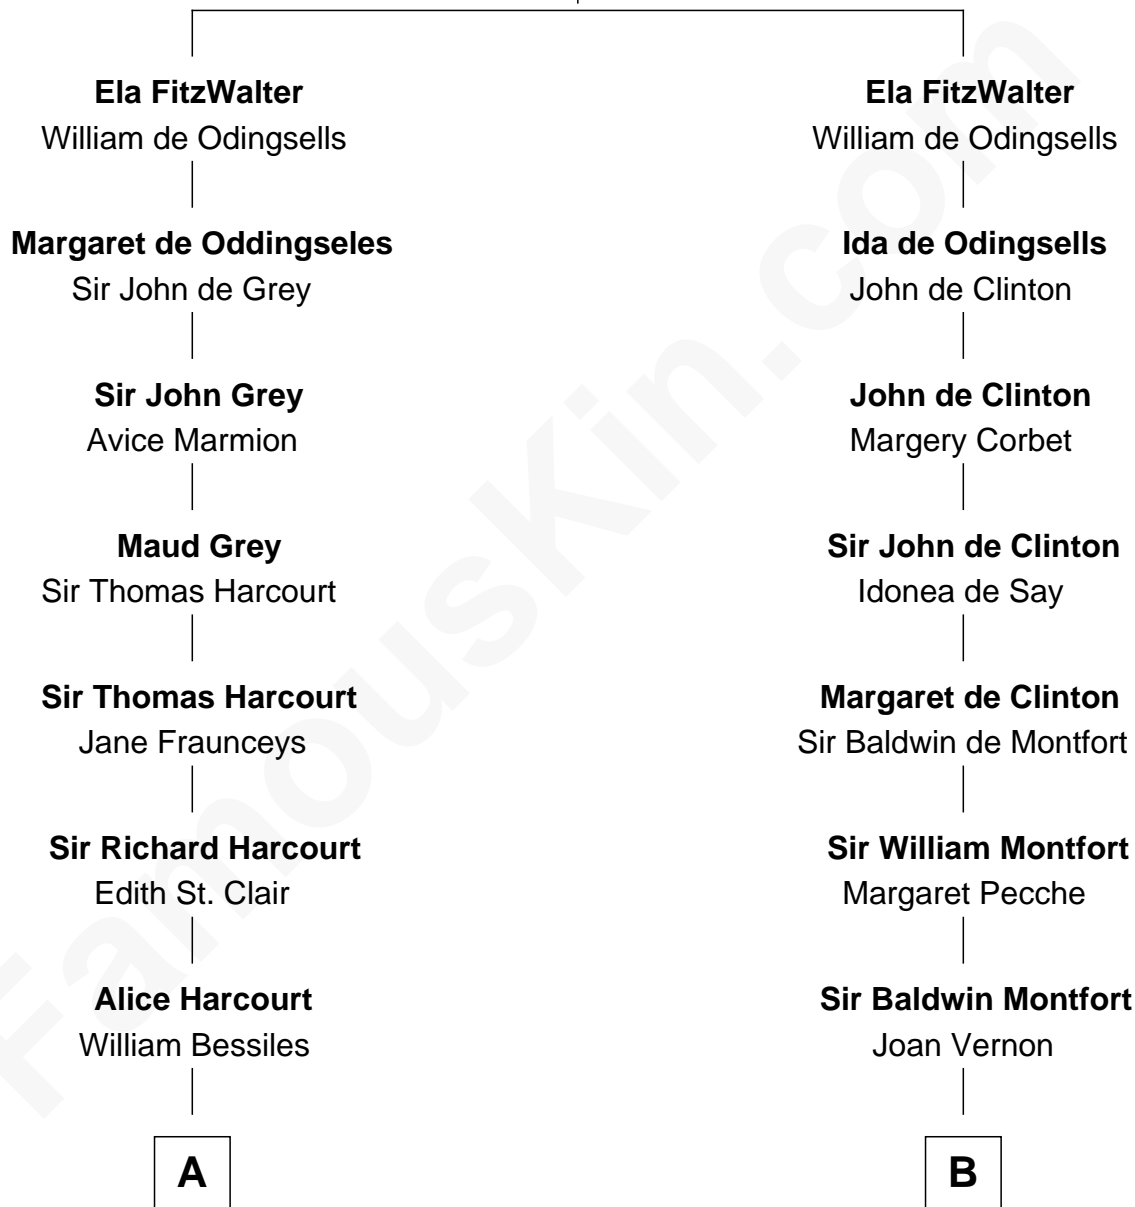

# FamousKin.com Relationship Chart of

**John Kerry**

68th U.S. Secretary of State

20th cousin of

**Stephen A. Douglas**

Participated in Lincoln-Douglas Debates

**Sir Walter FitzRobert**

Ida Longespee

**C**

**Robert Charles Winthrop**

Elizabeth Mason

**Margaret Tyndal Winthrop**

James Grant Forbes

**Rosemary Isabel Forbes**

Richard John Kerry

**John Kerry**