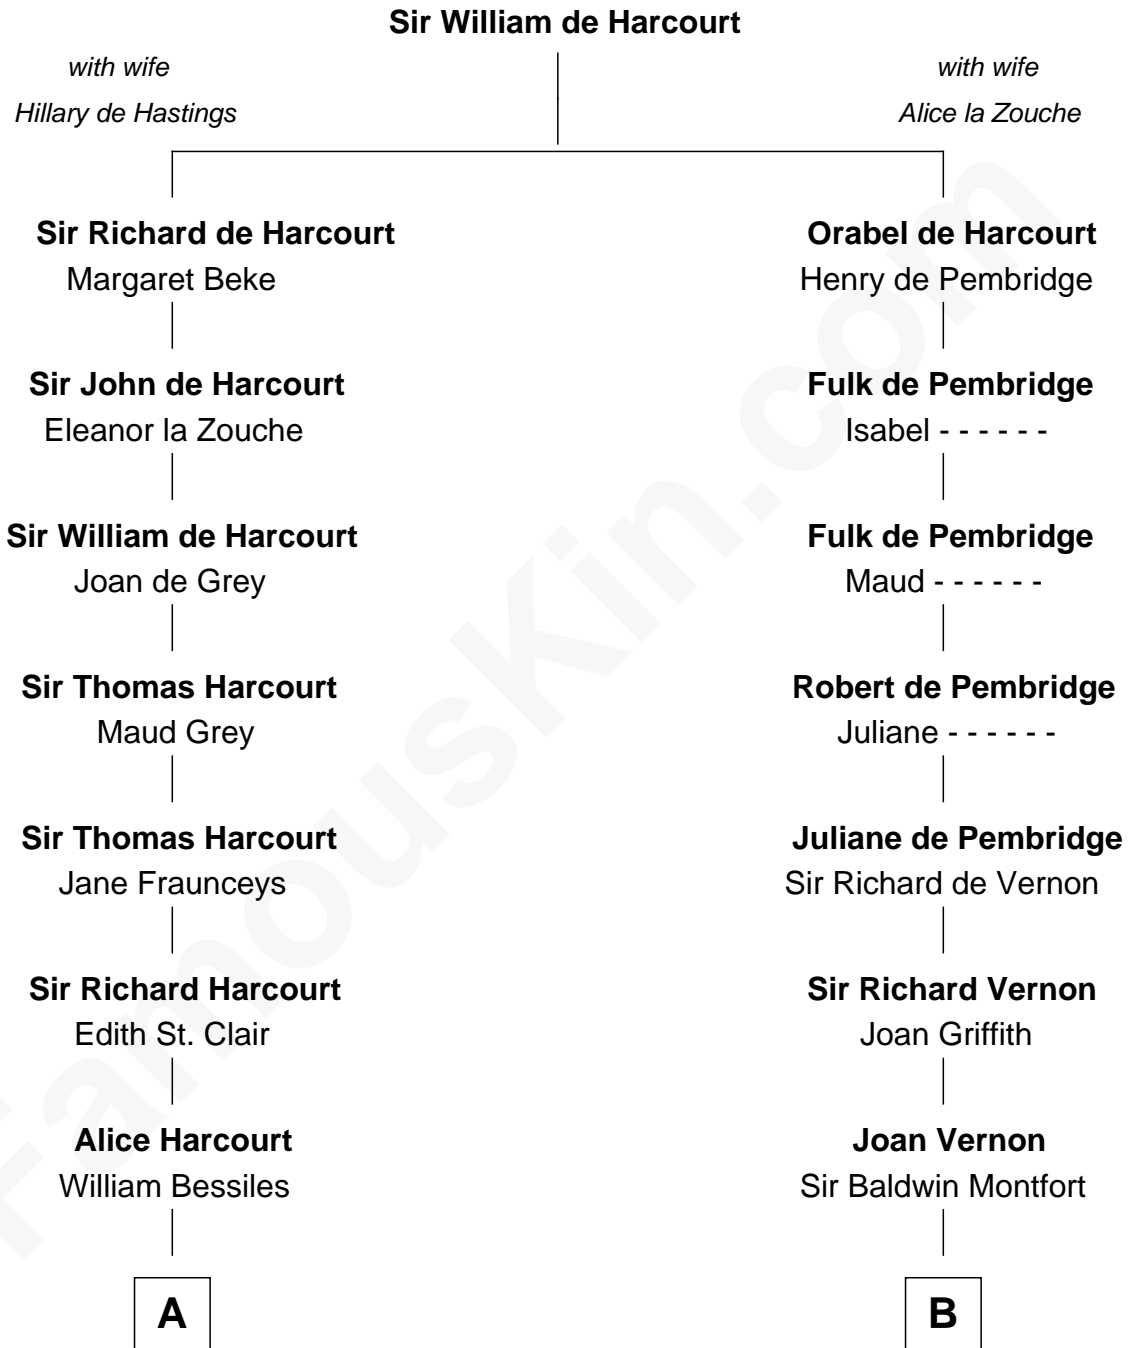

# FamousKin.com Relationship Chart of

**John Kerry**

68th U.S. Secretary of State

20th cousin of

**Stephen A. Douglas**

Participated in Lincoln-Douglas Debates

**C**

**Robert Charles Winthrop**

Elizabeth Mason

**Margaret Tyndal Winthrop**

James Grant Forbes

**Rosemary Isabel Forbes**

Richard John Kerry

**John Kerry**

*68th U.S. Secretary of State*

**D**