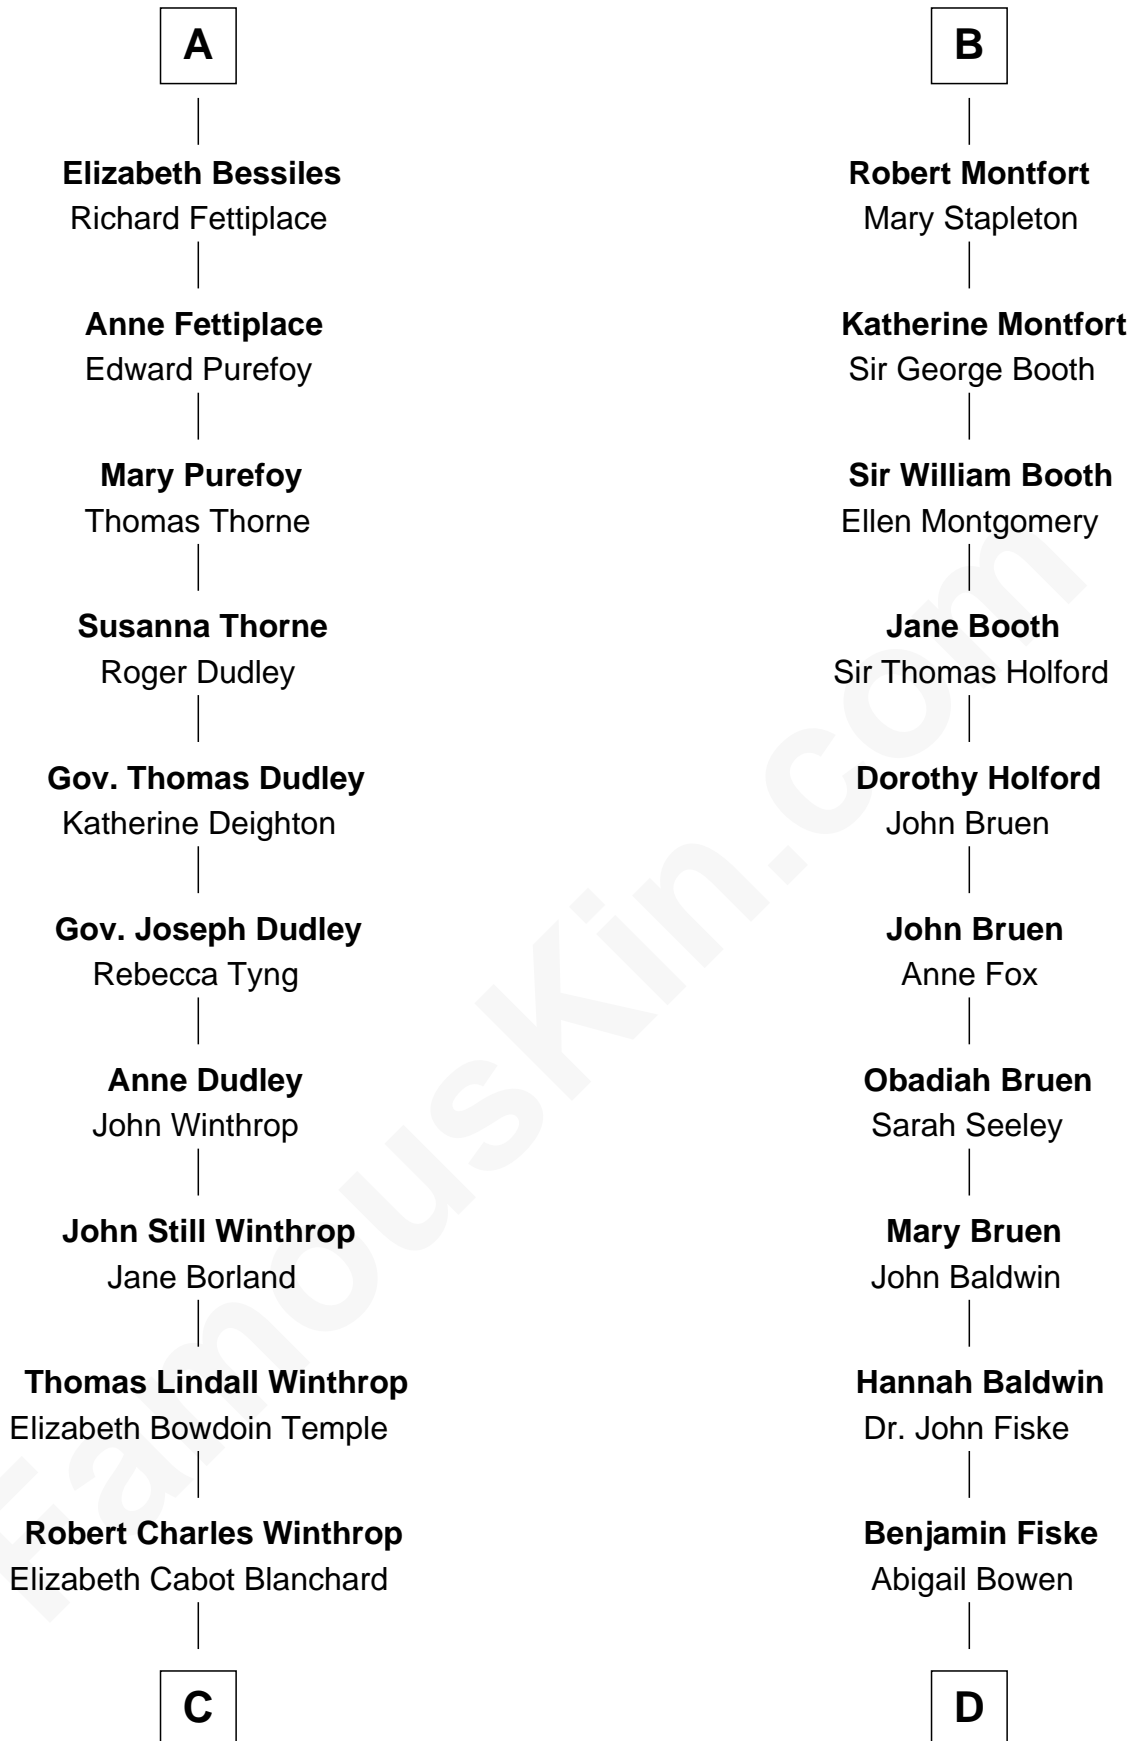

# FamousKin.com Relationship Chart of

**John Kerry**

68th U.S. Secretary of State

20th cousin of

**Stephen A. Douglas**

Participated in Lincoln-Douglas Debates

**C**

**Robert Charles Winthrop**

Elizabeth Mason

**Margaret Tyndal Winthrop**

James Grant Forbes

**Rosemary Isabel Forbes**

Richard John Kerry

**John Kerry**

*68th U.S. Secretary of State*

**D**

**Benjamin Fiske**

Susannah Briggs

**Rev. Nathaniel Fiske**

Sarah Arnold

**Sarah Fiske**

Dr. Stephen Arnold Douglass

**Stephen A. Douglas**

*The Lincoln-Douglas Debates*