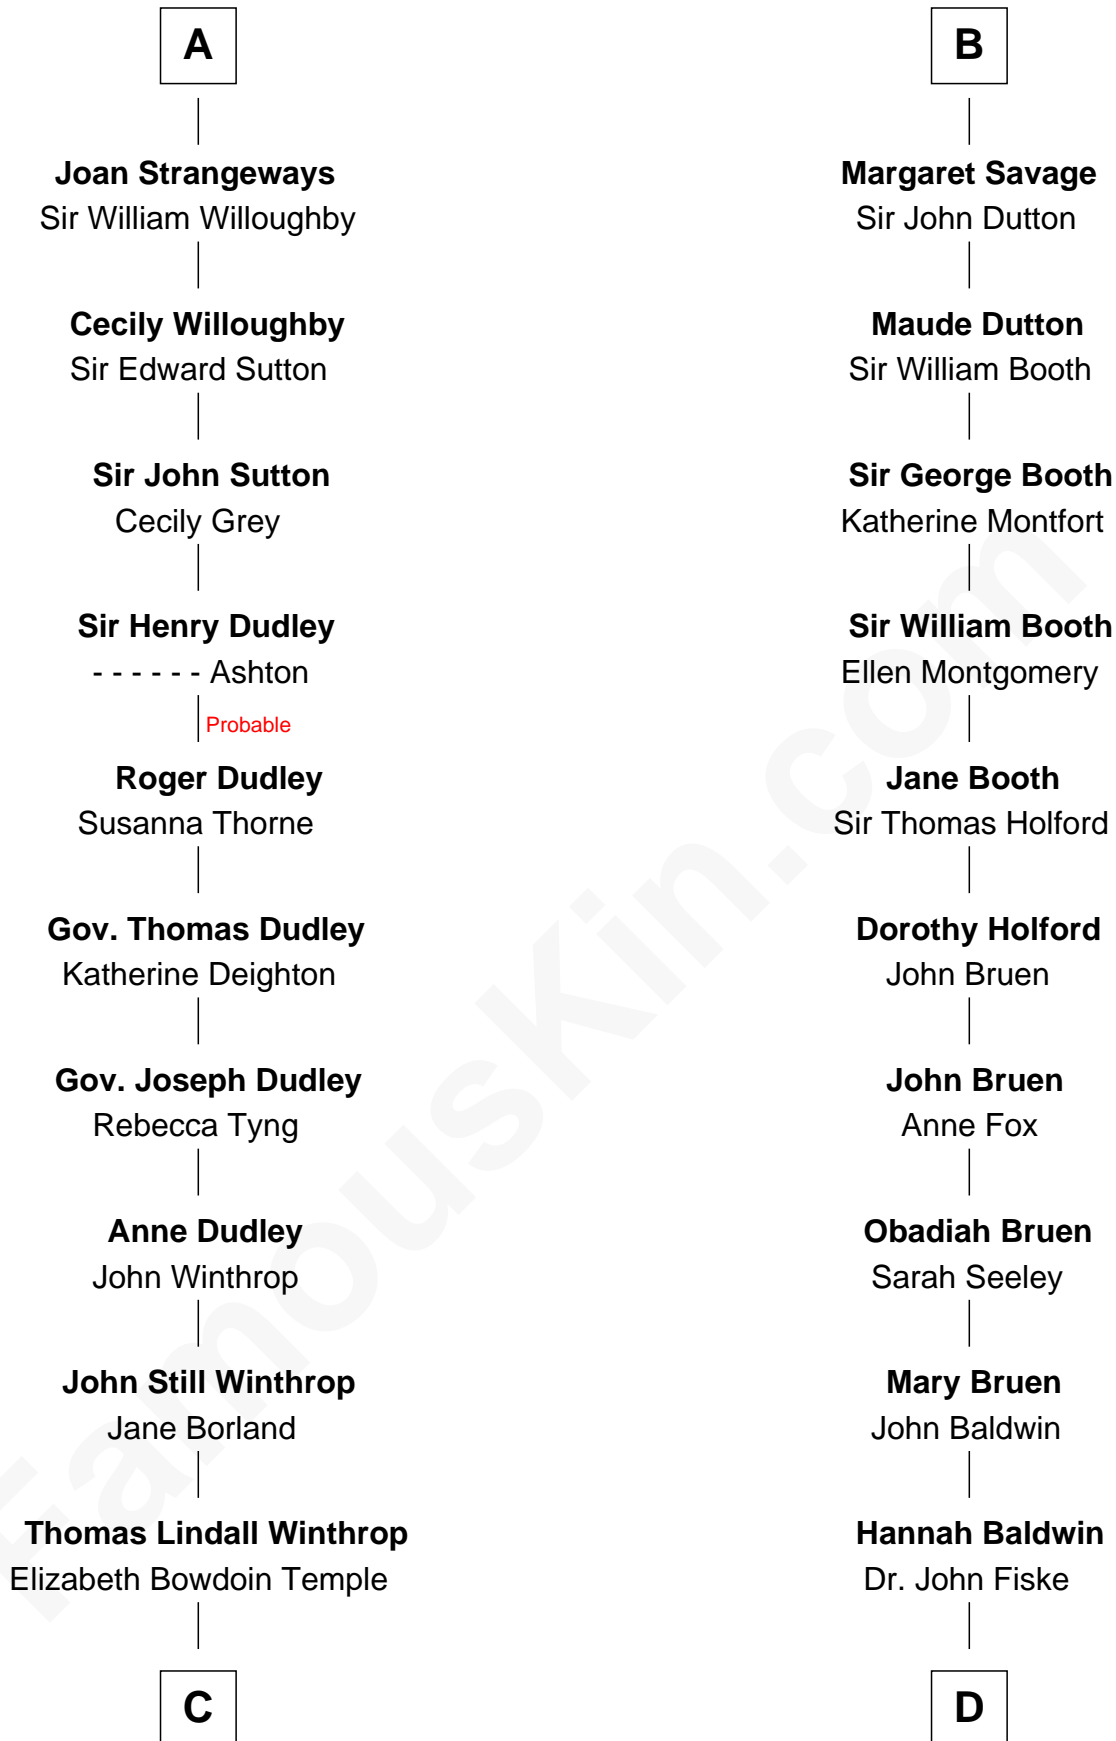

FamousKin.com Relationship Chart of

John Kerry

68th U.S. Secretary of State

21st cousin of

Stephen A. Douglas

Participated in Lincoln-Douglas Debates

Roger la Zouche

Margaret Biset

C

Robert Charles Winthrop
Elizabeth Cabot Blanchard

Robert Charles Winthrop
Elizabeth Mason

Margaret Tyndal Winthrop
James Grant Forbes

Rosemary Isabel Forbes
Richard John Kerry

John Kerry
68th U.S. Secretary of State