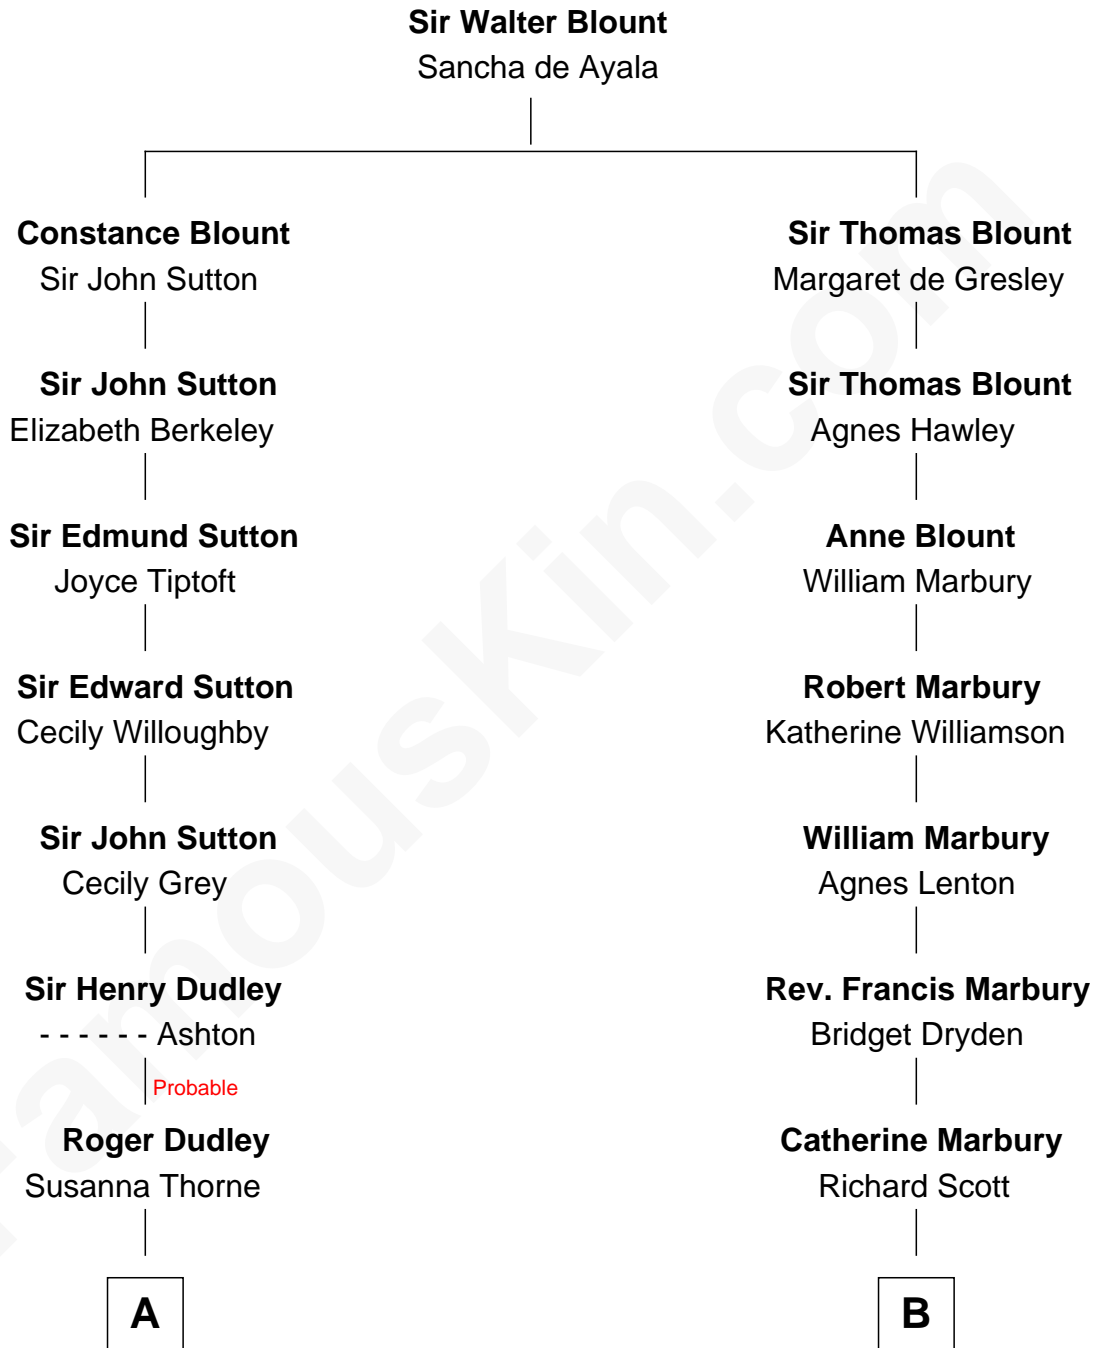

FamousKin.com Relationship Chart of

John Kerry

68th U.S. Secretary of State

16th cousin 3 times removed of

Britney Spears

Singer, Entertainer

C

Emma Jean Forbes