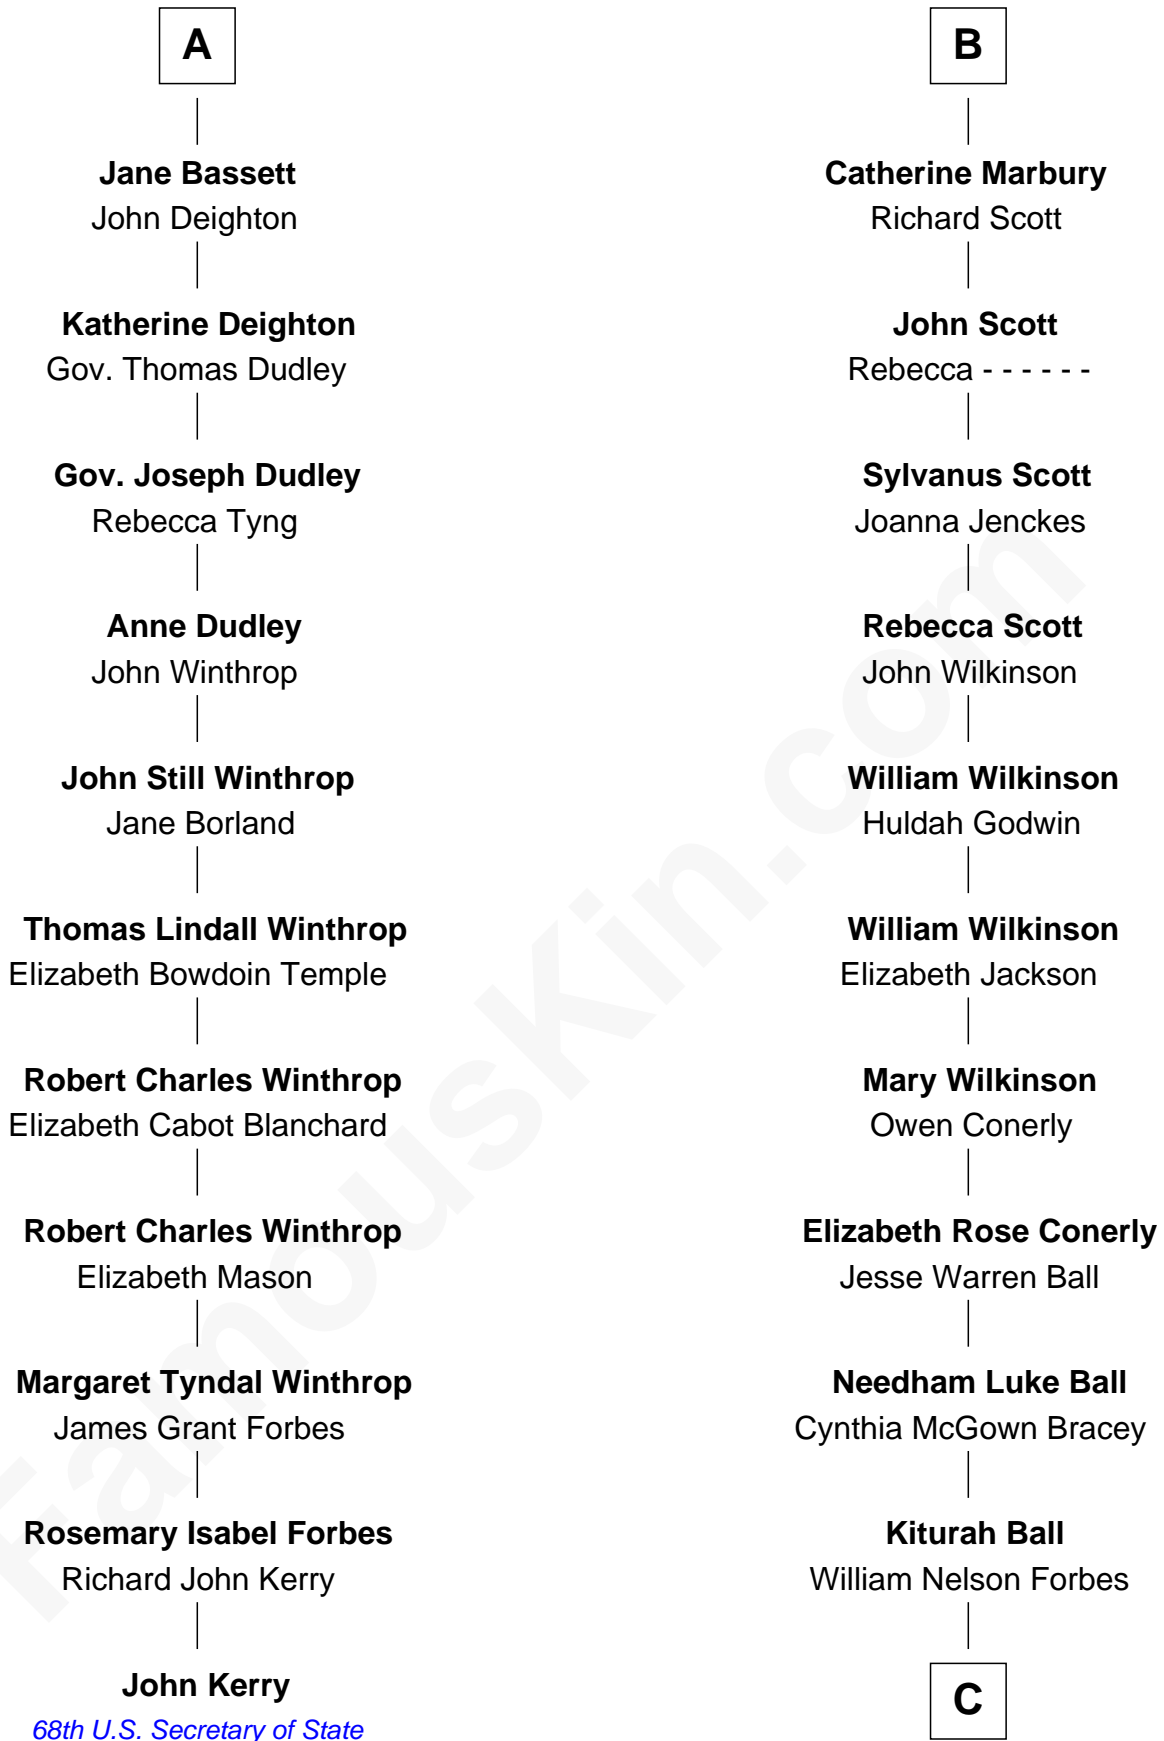

FamousKin.com Relationship Chart of

John Kerry

68th U.S. Secretary of State

17th cousin 3 times removed of

Britney Spears

Singer, Entertainer

C

|
William Nelson Forbes