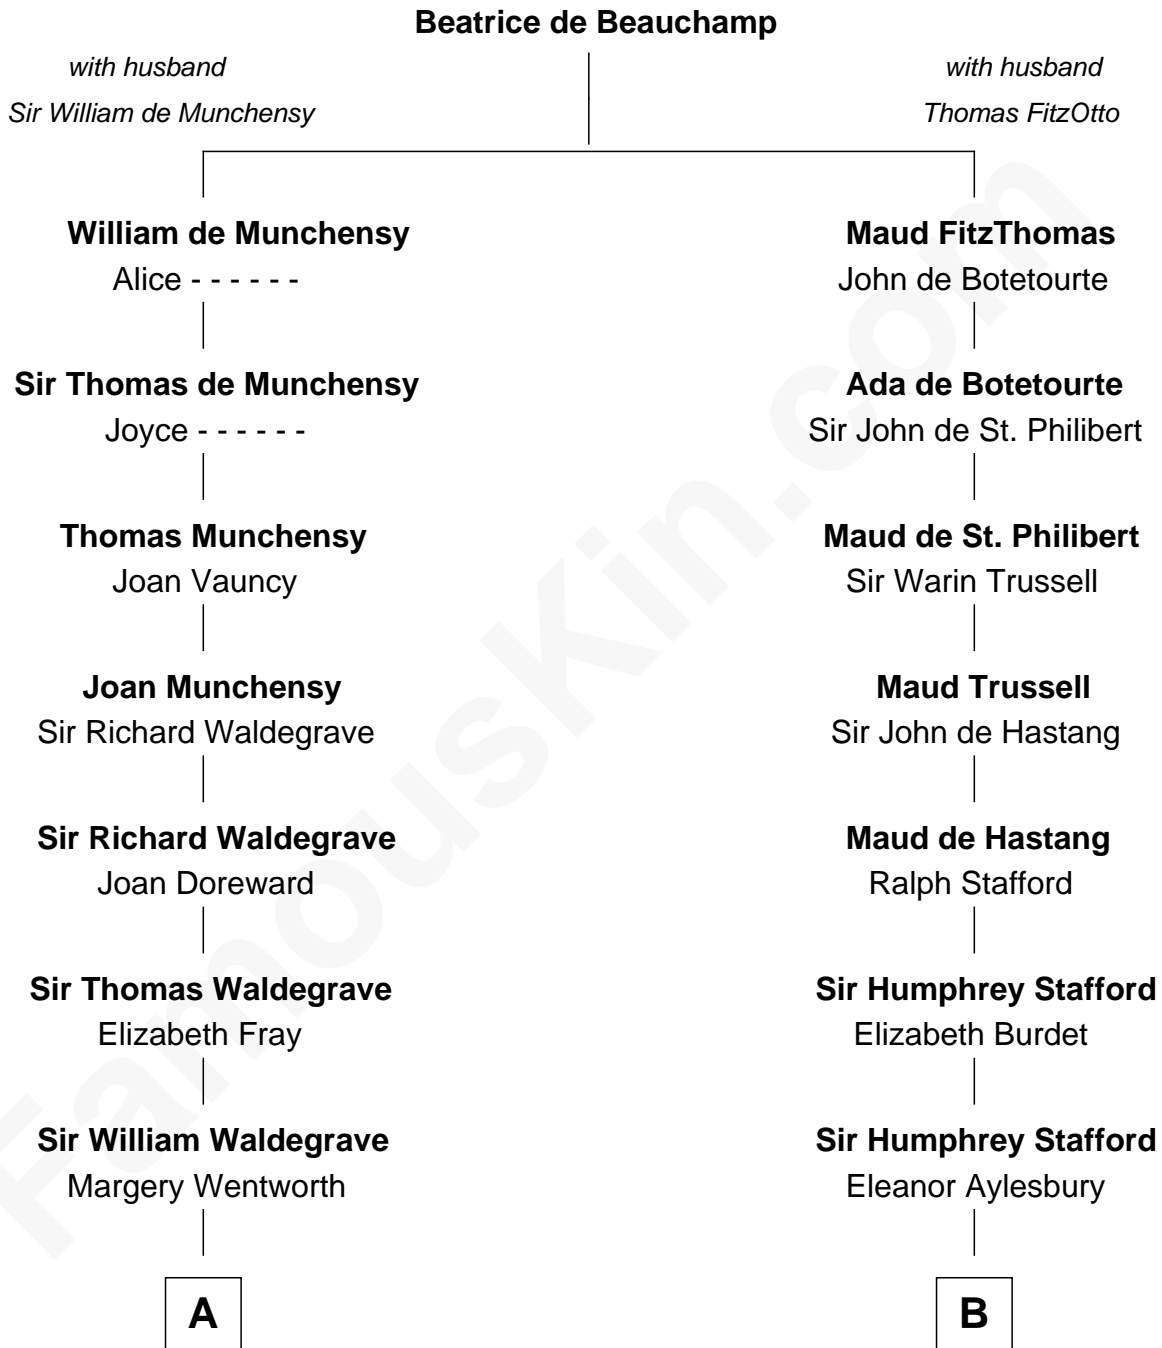

FamousKin.com Relationship Chart of

John Kerry

68th U.S. Secretary of State

21st cousin of

Mary Winthrop Gooding

Prolific Mayflower Descendant

C

Sarah Ellen Francis
Robert Means Mason

Elizabeth Mason
Robert Charles Winthrop

Margaret Tyndal Winthrop
James Grant Forbes

Rosemary Isabel Forbes
Richard John Kerry

John Kerry
68th U.S. Secretary of State

D

Rebecca Macomber
Joseph Gooding

John Gooding
Deborah Barnes