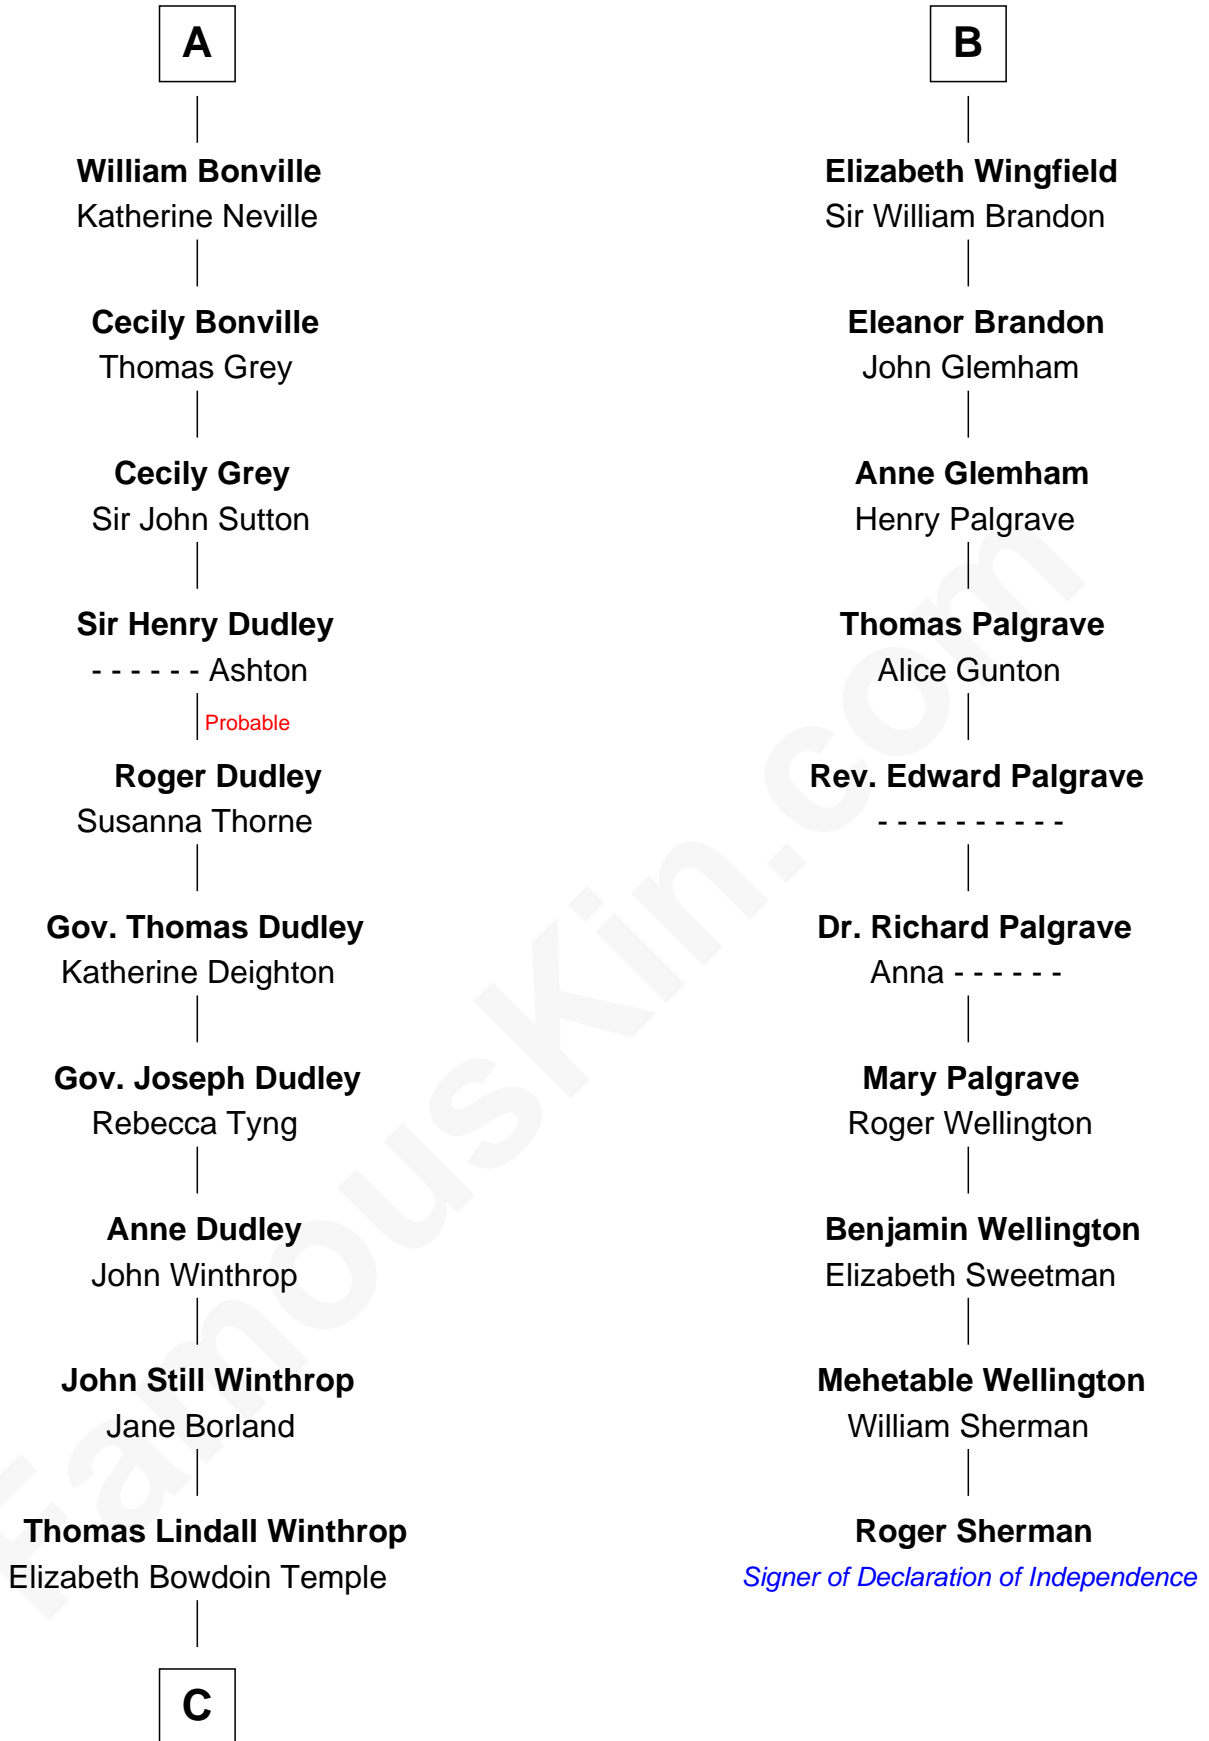

FamousKin.com Relationship Chart of

John Kerry

68th U.S. Secretary of State

16th cousin 5 times removed of

Roger Sherman

Signer of the Declaration of Independence

Sir Humphrey de Bohun

Maud of Eu

C

Robert Charles Winthrop
Elizabeth Cabot Blanchard

Robert Charles Winthrop
Elizabeth Mason

Margaret Tyndal Winthrop
James Grant Forbes

Rosemary Isabel Forbes
Richard John Kerry

John Kerry
68th U.S. Secretary of State