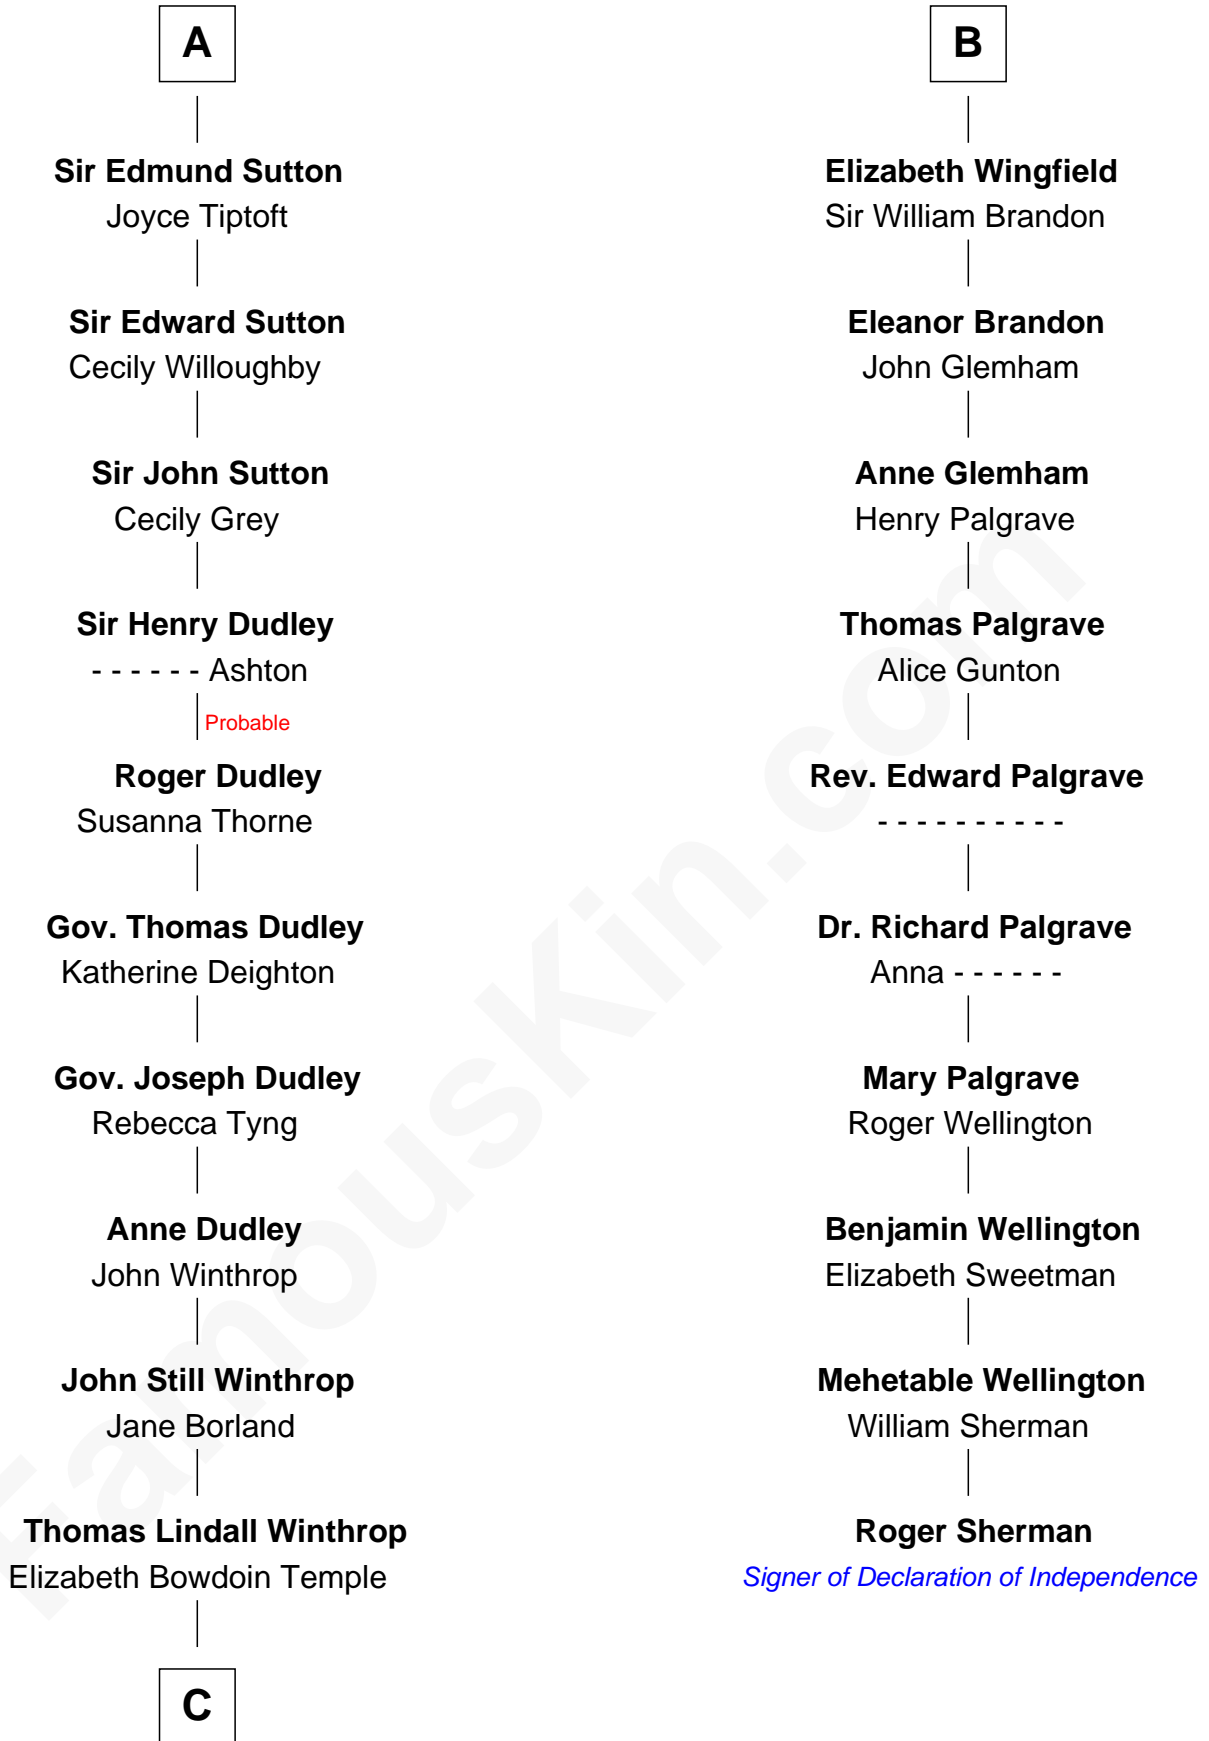

FamousKin.com

Relationship Chart of

John Kerry

68th U.S. Secretary of State

16th cousin 5 times removed of

Roger Sherman

Signer of the Declaration of Independence

C

Robert Charles Winthrop
Elizabeth Cabot Blanchard

Robert Charles Winthrop
Elizabeth Mason

Margaret Tyndal Winthrop
James Grant Forbes

Rosemary Isabel Forbes
Richard John Kerry

John Kerry
68th U.S. Secretary of State