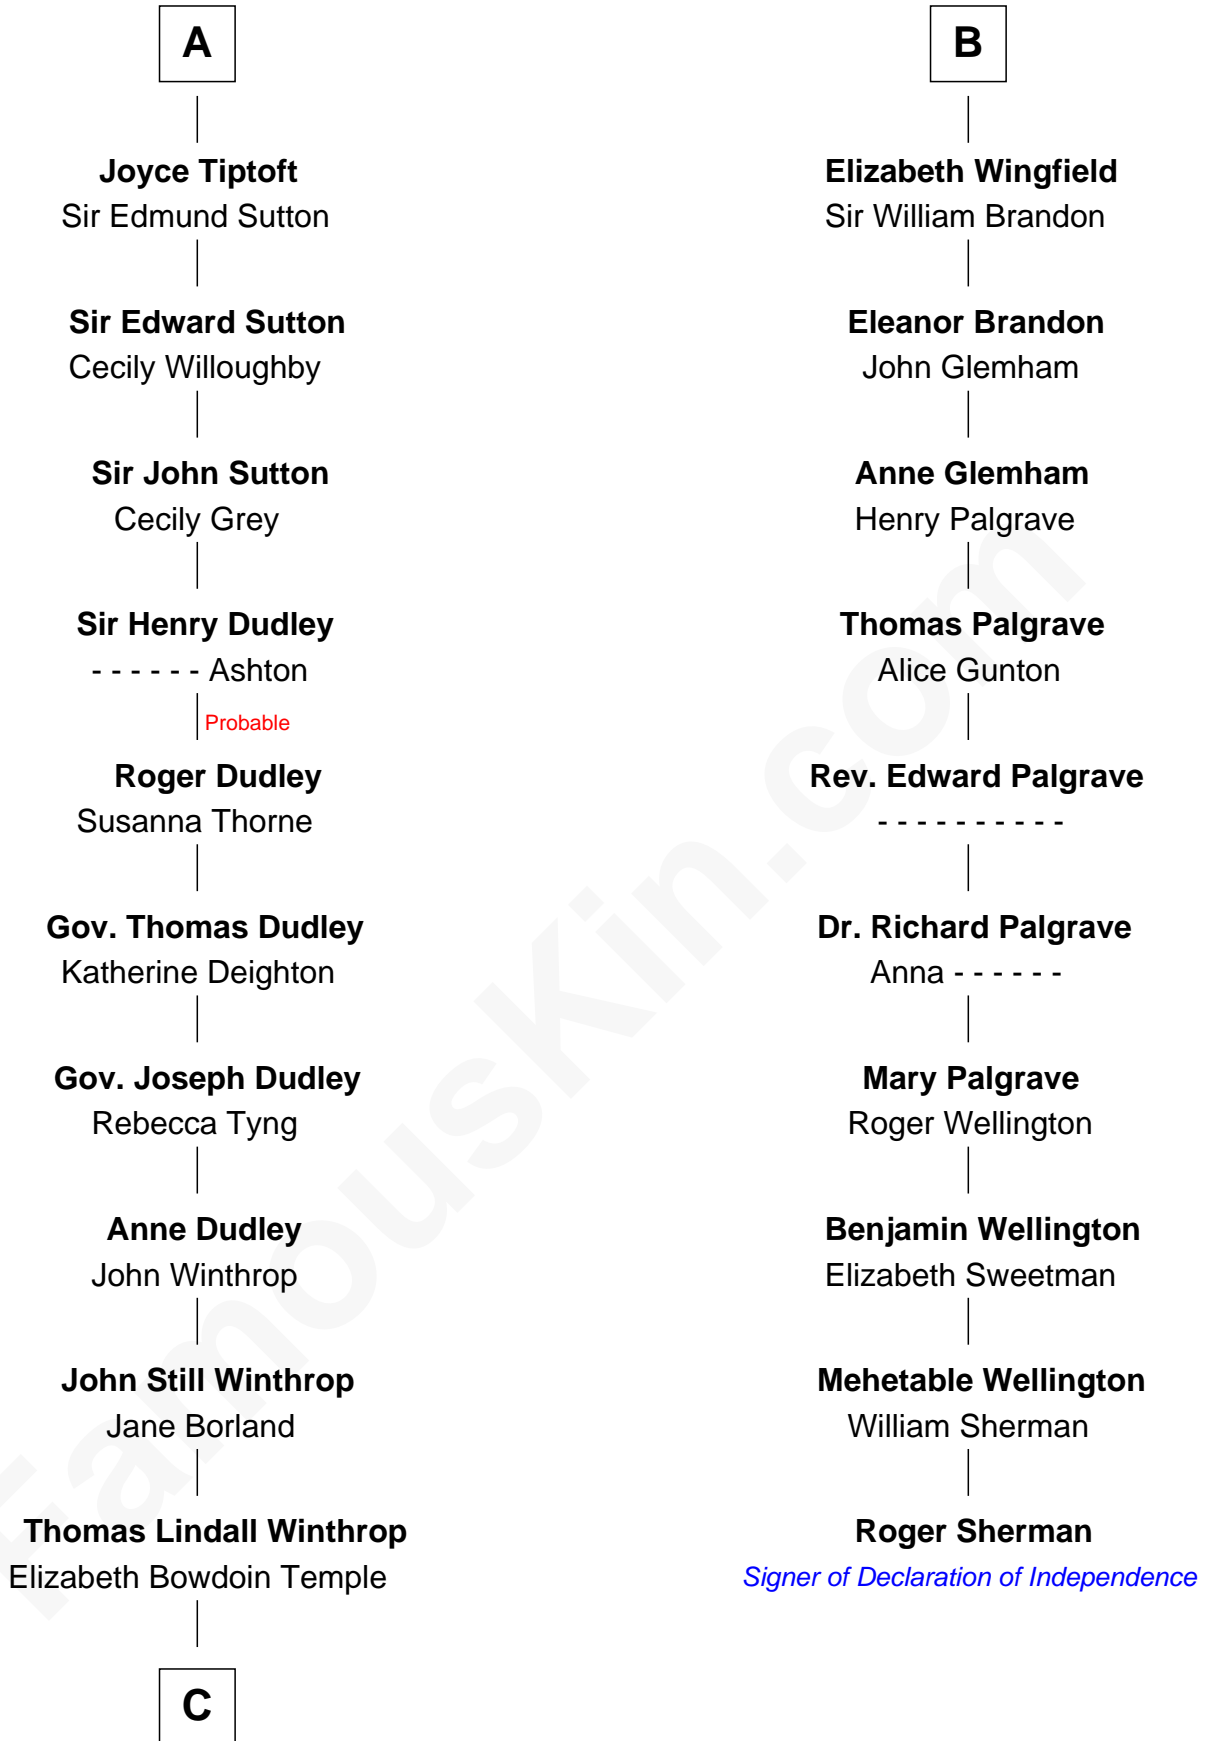

FamousKin.com Relationship Chart of

John Kerry

68th U.S. Secretary of State

16th cousin 5 times removed of

Roger Sherman

Signer of the Declaration of Independence

C

Robert Charles Winthrop
Elizabeth Cabot Blanchard

Robert Charles Winthrop
Elizabeth Mason

Margaret Tyndal Winthrop
James Grant Forbes

Rosemary Isabel Forbes
Richard John Kerry

John Kerry
68th U.S. Secretary of State

FamousKin.com