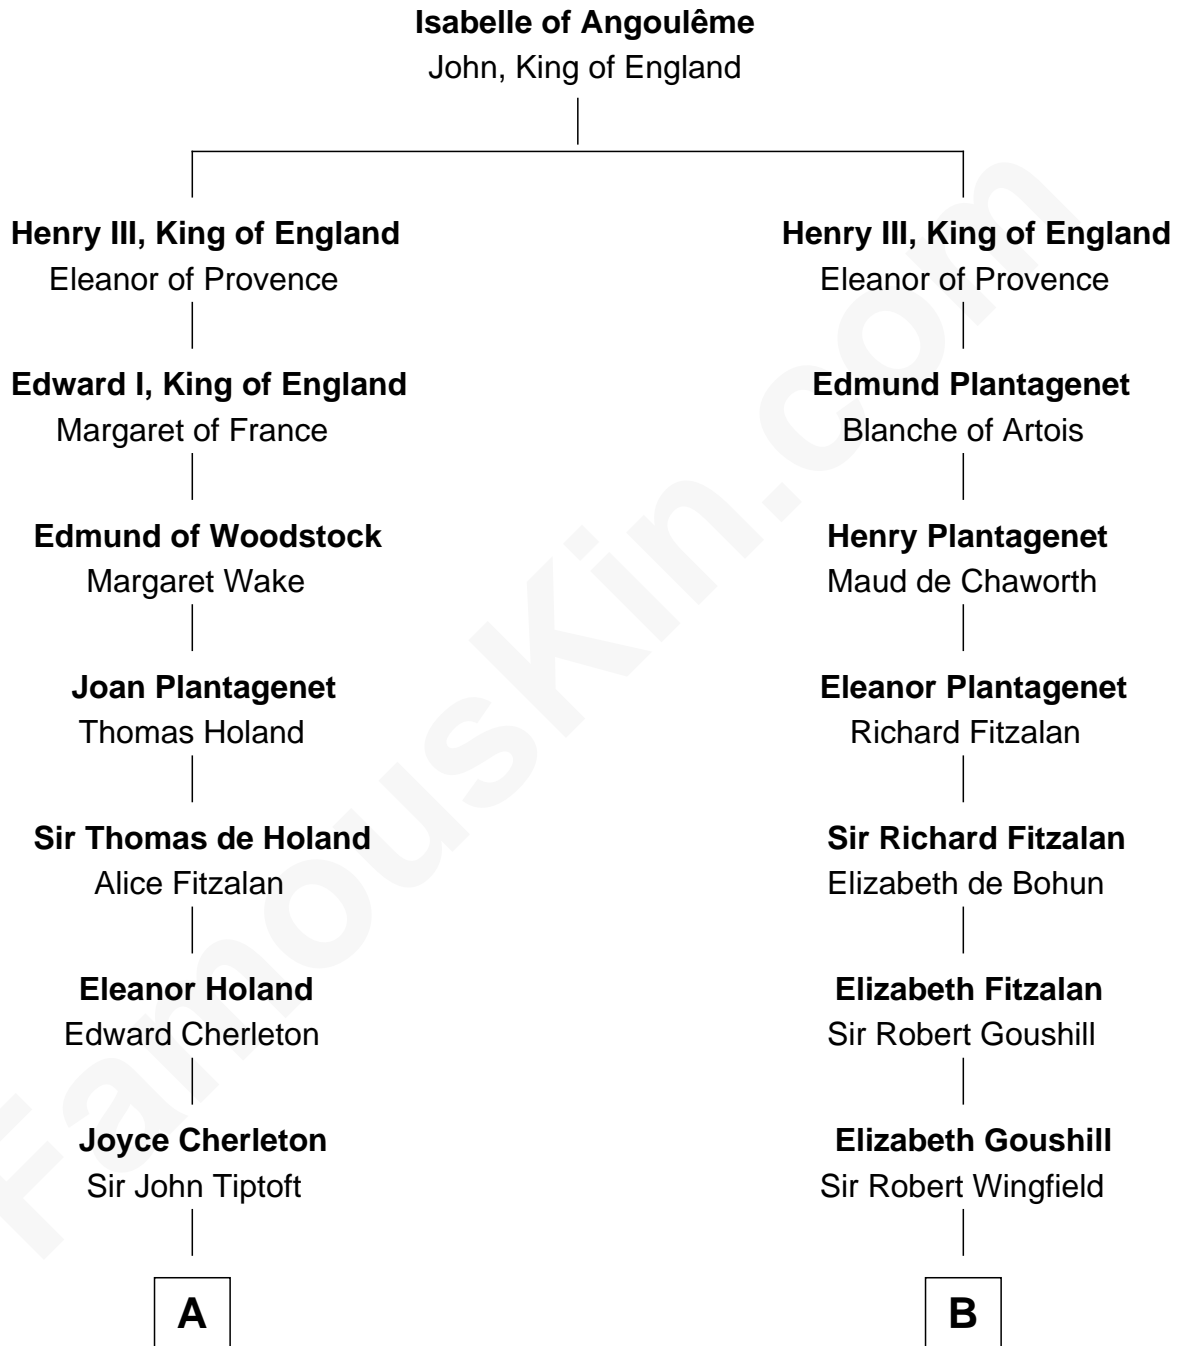

FamousKin.com Relationship Chart of

John Kerry

68th U.S. Secretary of State

16th cousin 5 times removed of

Roger Sherman

Signer of the Declaration of Independence

C

Robert Charles Winthrop
Elizabeth Cabot Blanchard

Robert Charles Winthrop
Elizabeth Mason

Margaret Tyndal Winthrop
James Grant Forbes

Rosemary Isabel Forbes
Richard John Kerry

John Kerry
68th U.S. Secretary of State

FamousKin.com