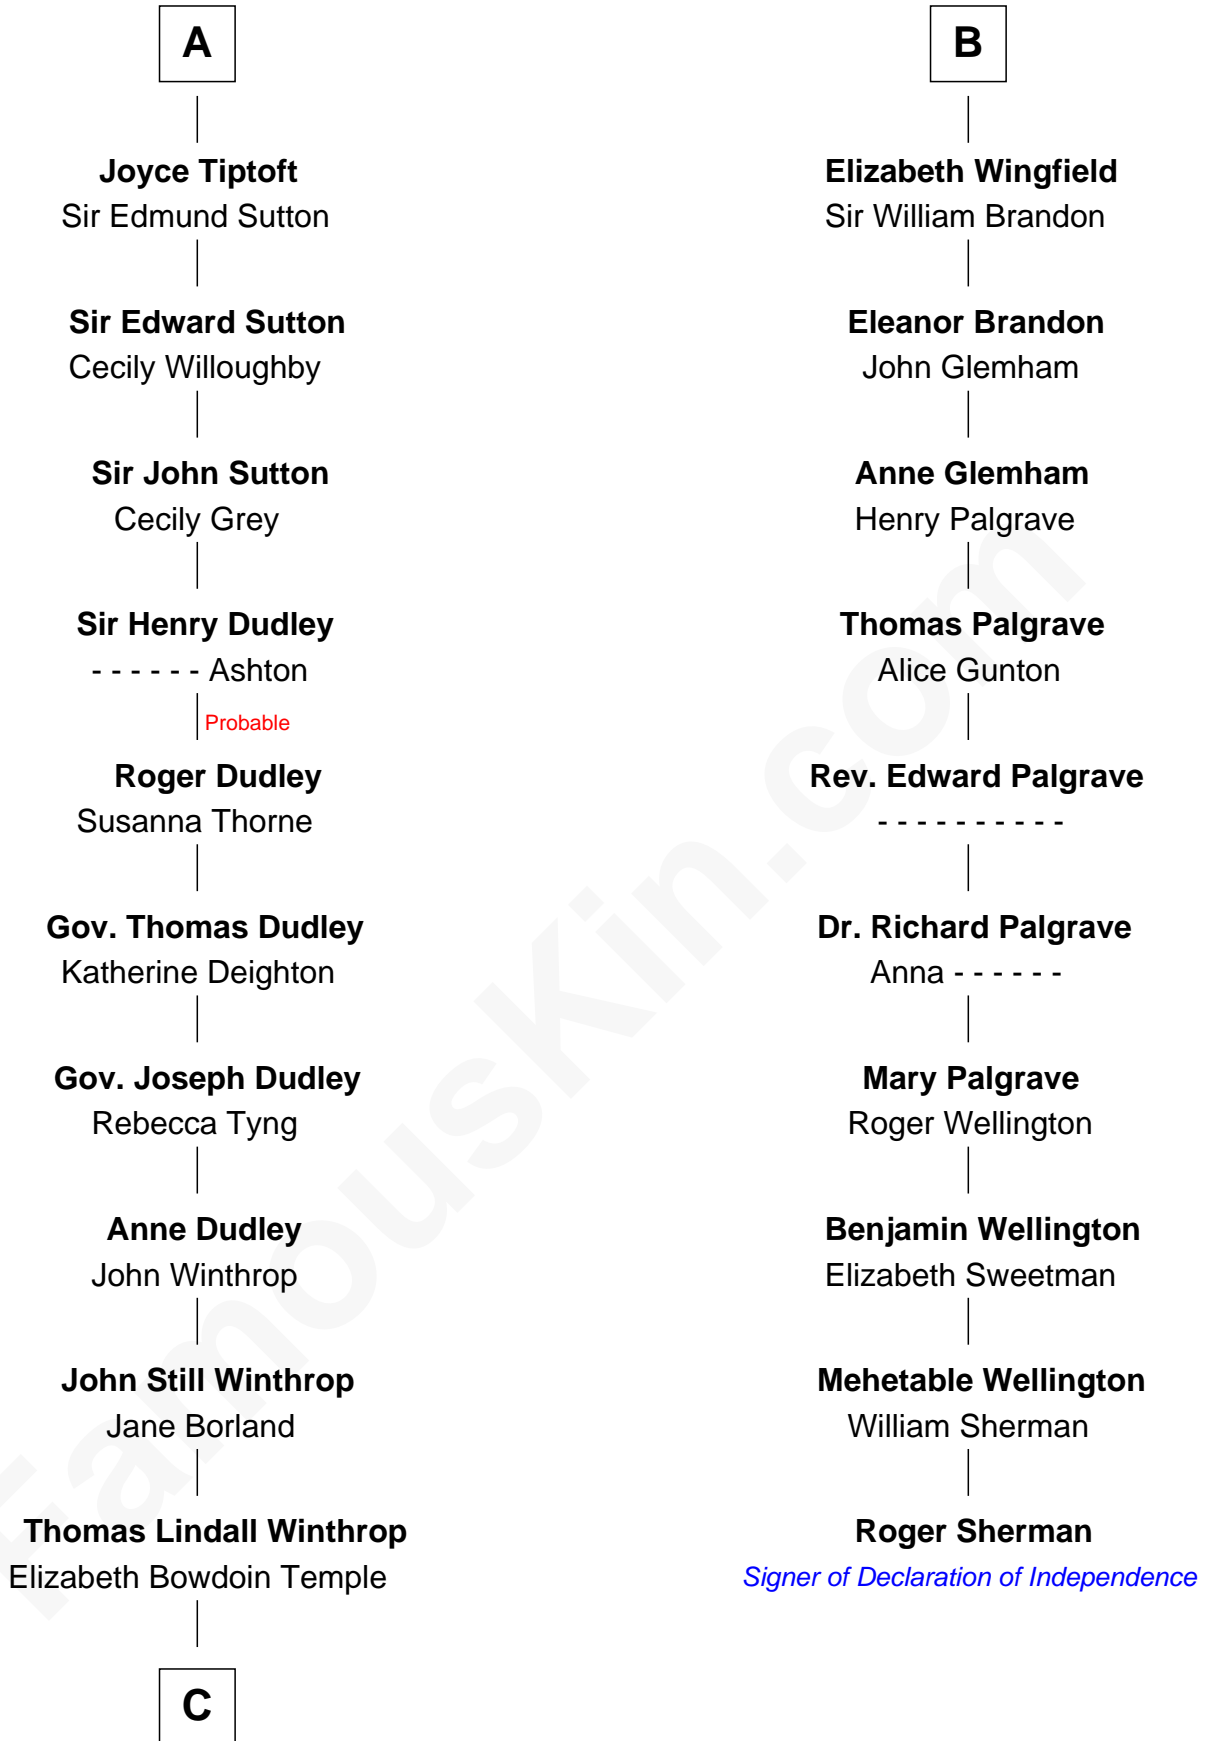

FamousKin.com Relationship Chart of

John Kerry

68th U.S. Secretary of State

16th cousin 5 times removed of

Roger Sherman

Signer of the Declaration of Independence

Louis VIII, King of France

Blanche of Castile

Matilda of Brabant

Blanche of Artois

Edmund Plantagenet

Henry Plantagenet

Maud de Chaworth

Eleanor Plantagenet

Richard Fitzalan

Sir Richard Fitzalan

Elizabeth de Bohun

Elizabeth Fitzalan

Sir Robert Goushill

Elizabeth Goushill

Sir Robert Wingfield

B

C

Robert Charles Winthrop
Elizabeth Cabot Blanchard

Robert Charles Winthrop
Elizabeth Mason

Margaret Tyndal Winthrop
James Grant Forbes

Rosemary Isabel Forbes
Richard John Kerry

John Kerry
68th U.S. Secretary of State

FamousKin.com