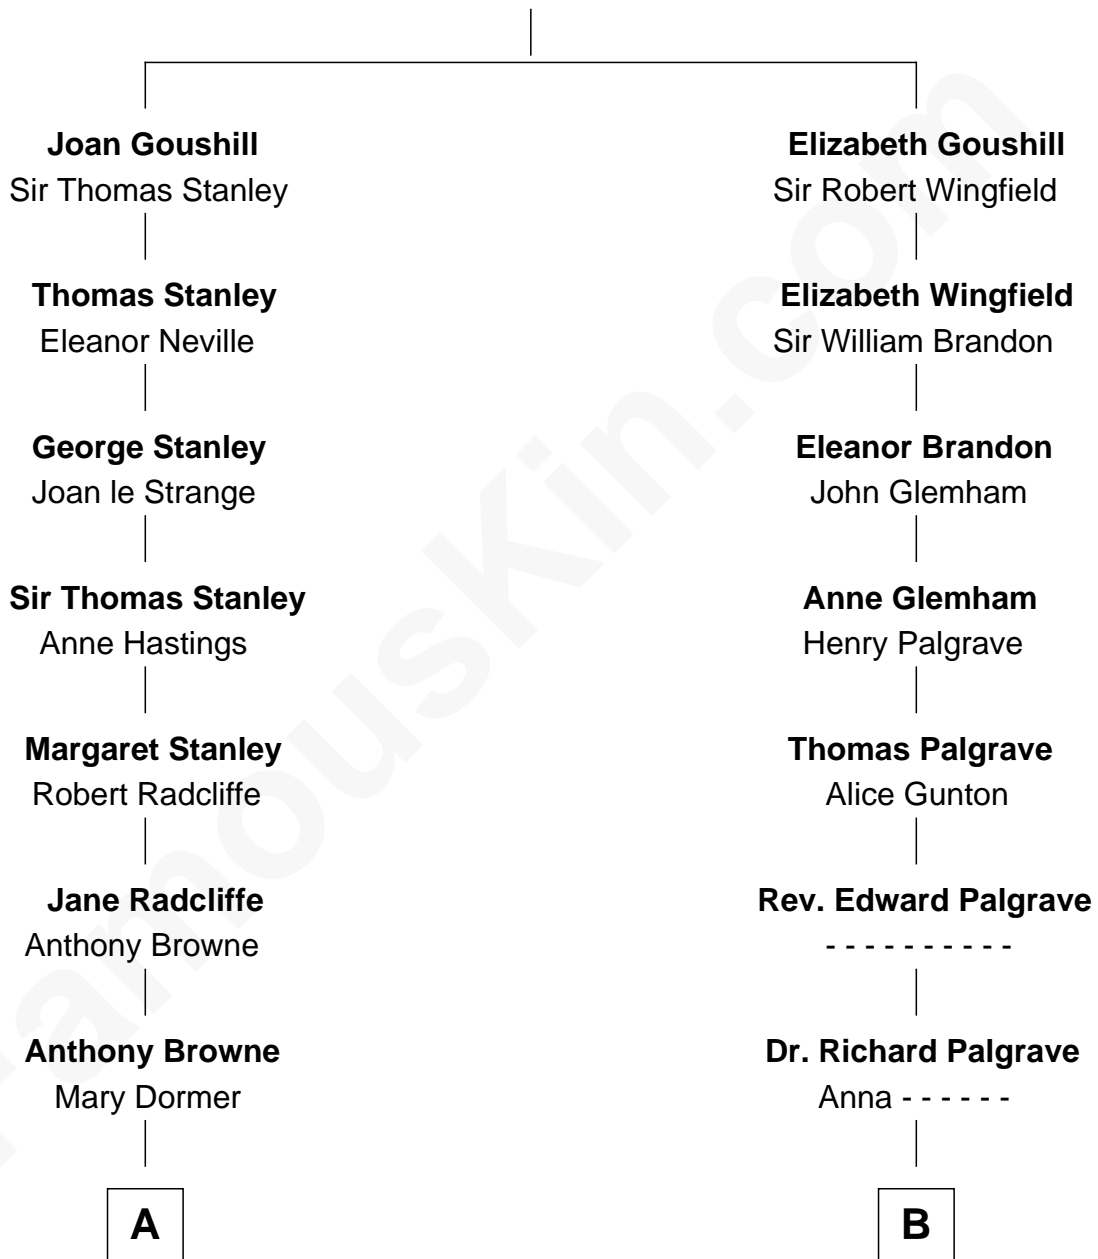

## Relationship Chart of

### John Kerry

68th U.S. Secretary of State

10th cousin 8 times removed of

**Roger Sherman**

Signer of the Declaration of Independence

**Sir Robert Goushill**

Elizabeth Fitzalan

**C**

—  
**Rosemary Isabel Forbes**

Richard John Kerry

—  
**John Kerry**

*68th U.S. Secretary of State*

FamousKin.com