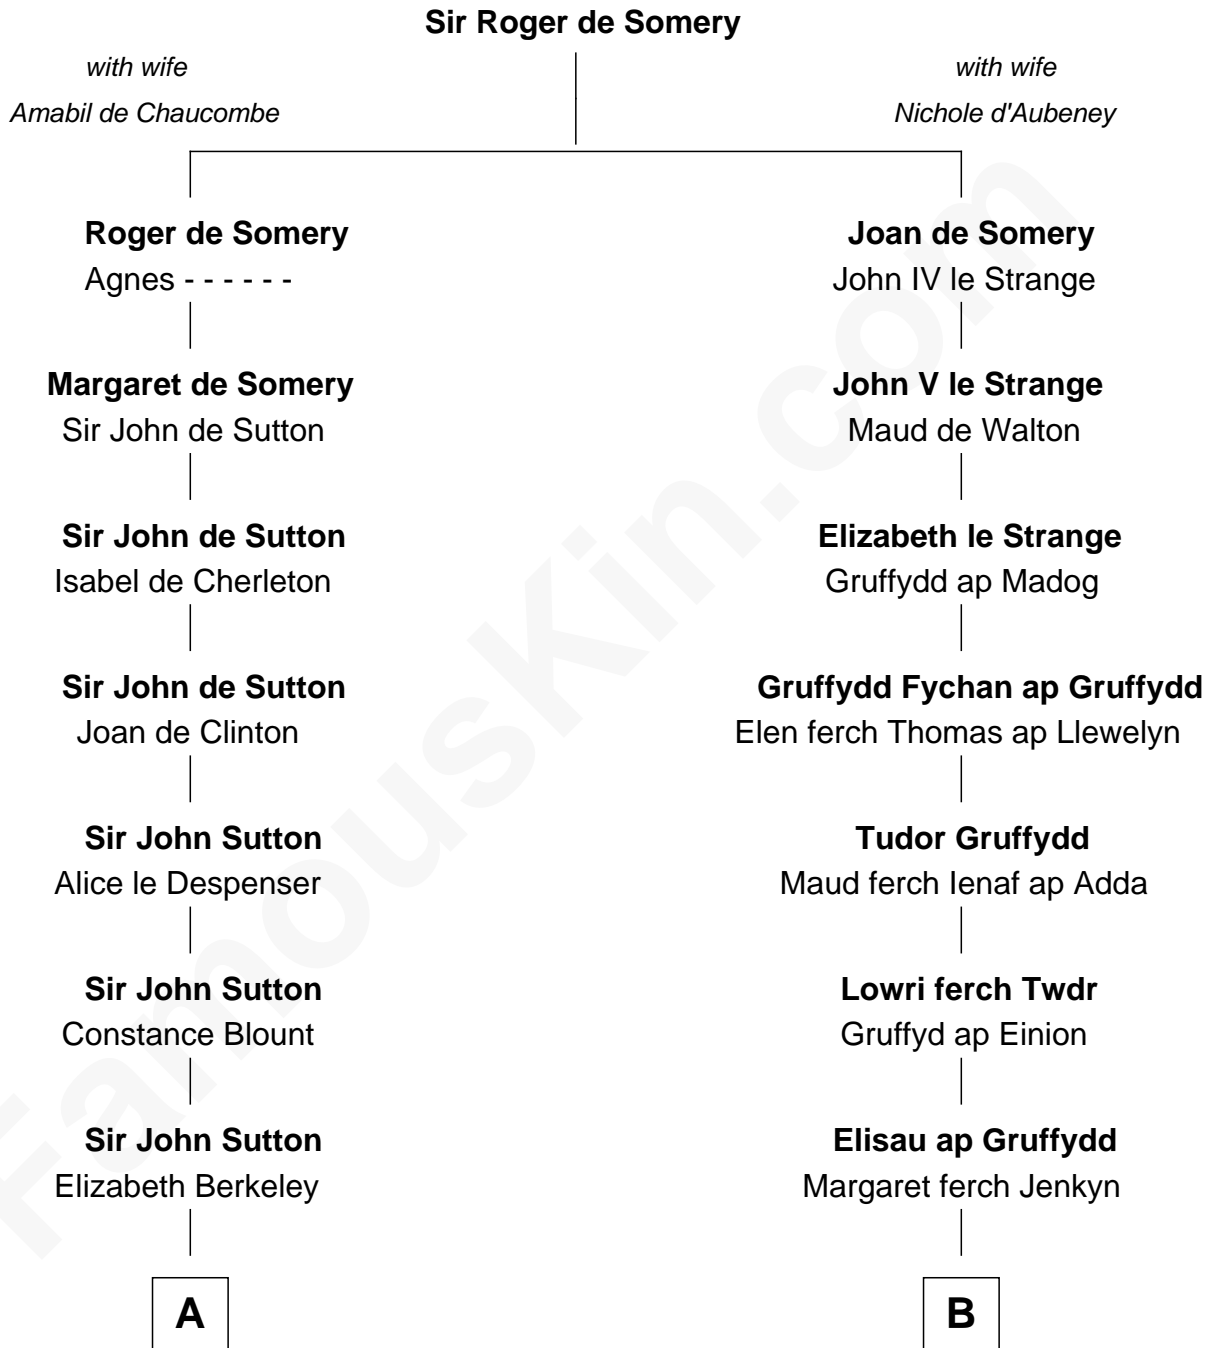

## Relationship Chart of

### John Kerry

68th U.S. Secretary of State

20th cousin 1 time removed of

### Ernest Hemingway

Author of *The Sun Also Rises*

**C**

**Robert Charles Winthrop**  
Elizabeth Cabot Blanchard

**Robert Charles Winthrop**  
Elizabeth Mason

**Margaret Tyndal Winthrop**  
James Grant Forbes