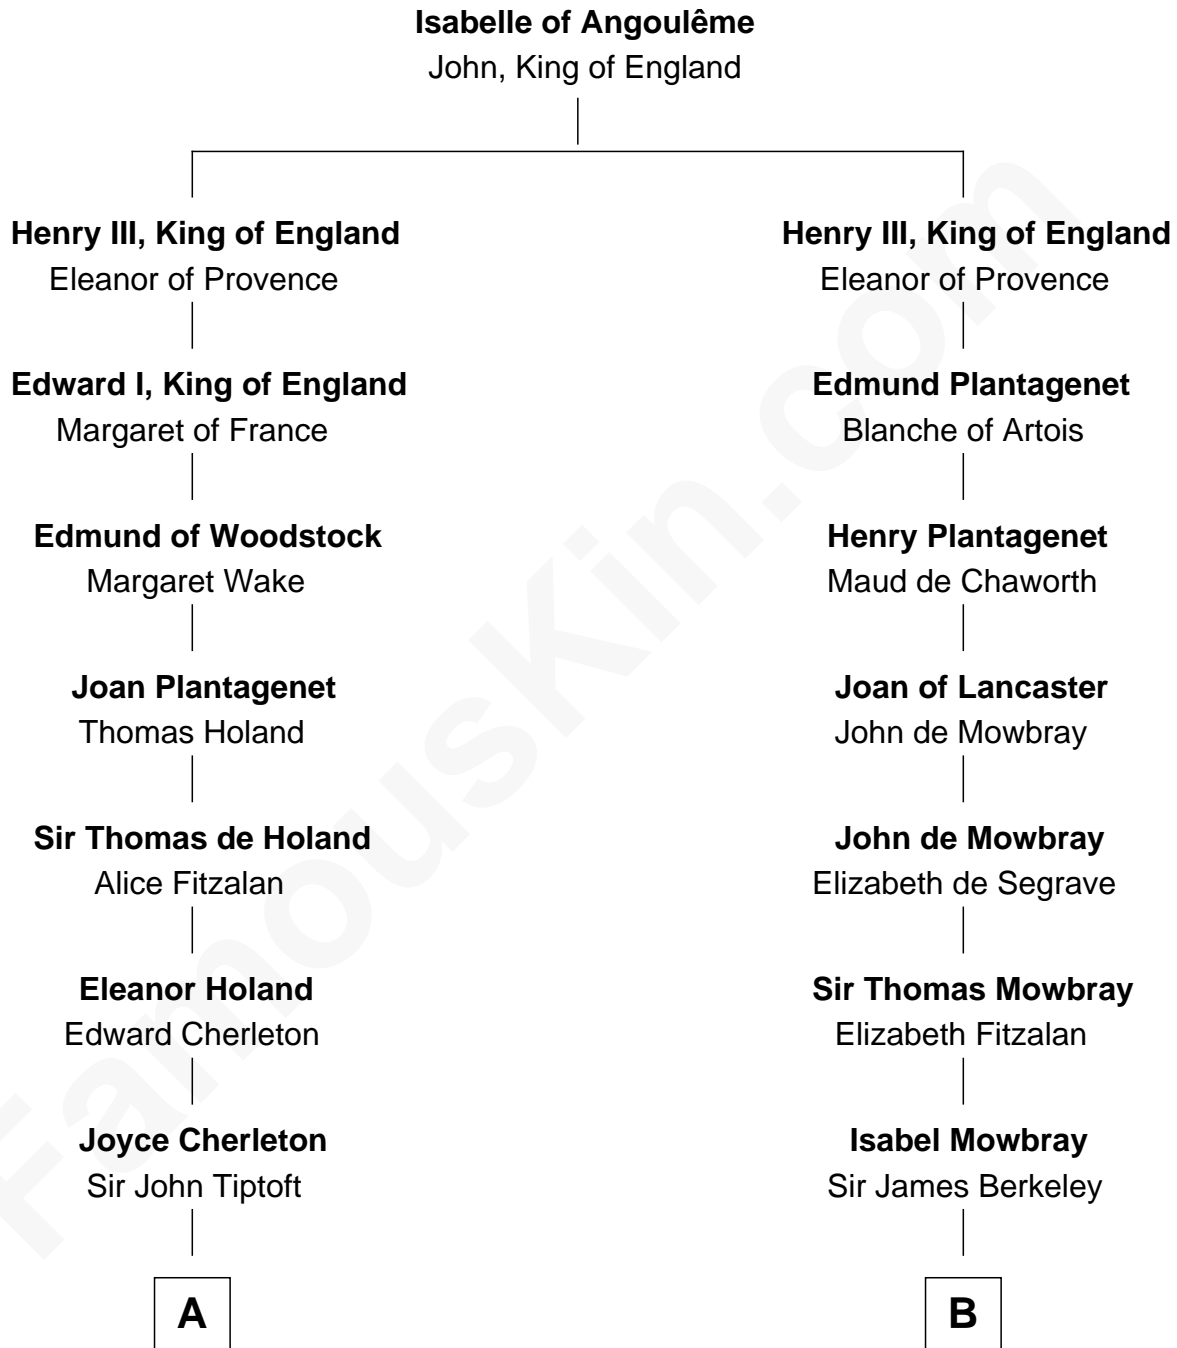

FamousKin.com Relationship Chart of

John Kerry

68th U.S. Secretary of State

21st cousin of

General Douglas MacArthur

U.S. Army - World War II

C

Robert Charles Winthrop
Elizabeth Cabot Blanchard

Robert Charles Winthrop
Elizabeth Mason

Margaret Tyndal Winthrop
James Grant Forbes

Rosemary Isabel Forbes
Richard John Kerry

John Kerry
68th U.S. Secretary of State

D

Benjamin Belcher
Sarah Barney

Benjamin Barney Belcher
Olive - - - - -